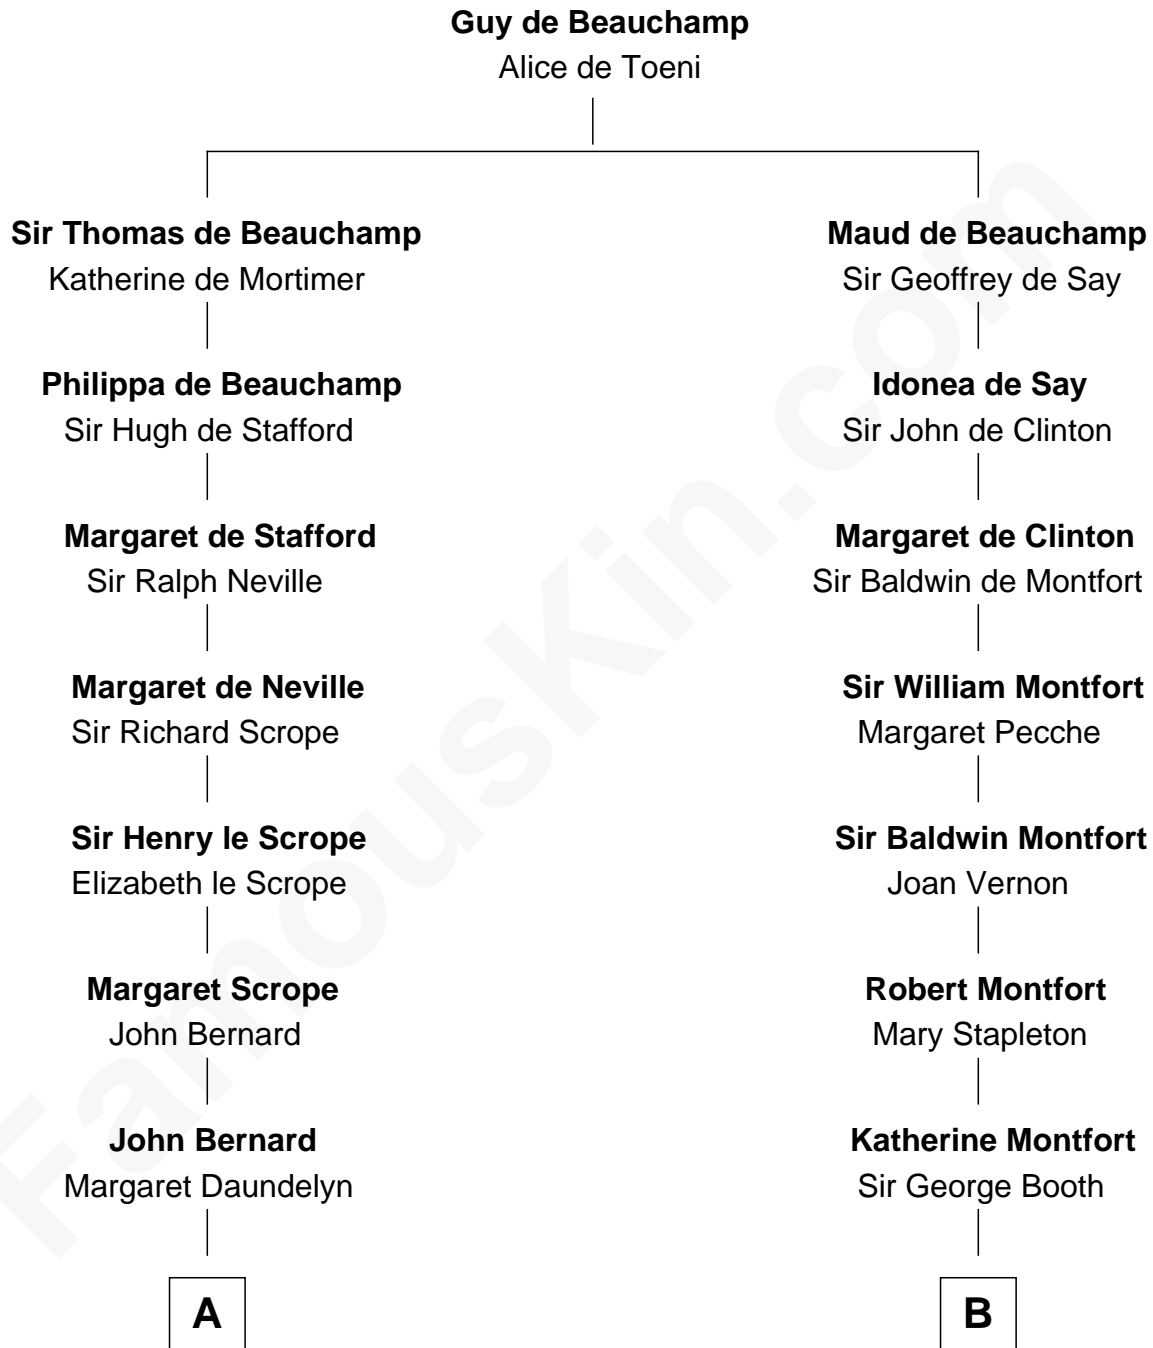

**FamousKin.com**  
**Relationship Chart of**  
**Admiral Richard Byrd**  
*Polar Explorer*

18th cousin 3 times removed of

**Christian Herter**  
*59th Governor of Massachusetts*

**C**

**Richard Evelyn Byrd**  
Eleanor Bolling Flood

**Admiral Richard Byrd**  
*Polar Explorer*

**D**

**Sarah Fiske**  
Erastus Miles

**Archibald Miles**  
Mary Treese

**Mary Miles**  
Christian Herter

**Albert Herter**  
Adele McGinnis

**Christian Herter**  
*59th Governor of Massachusetts*