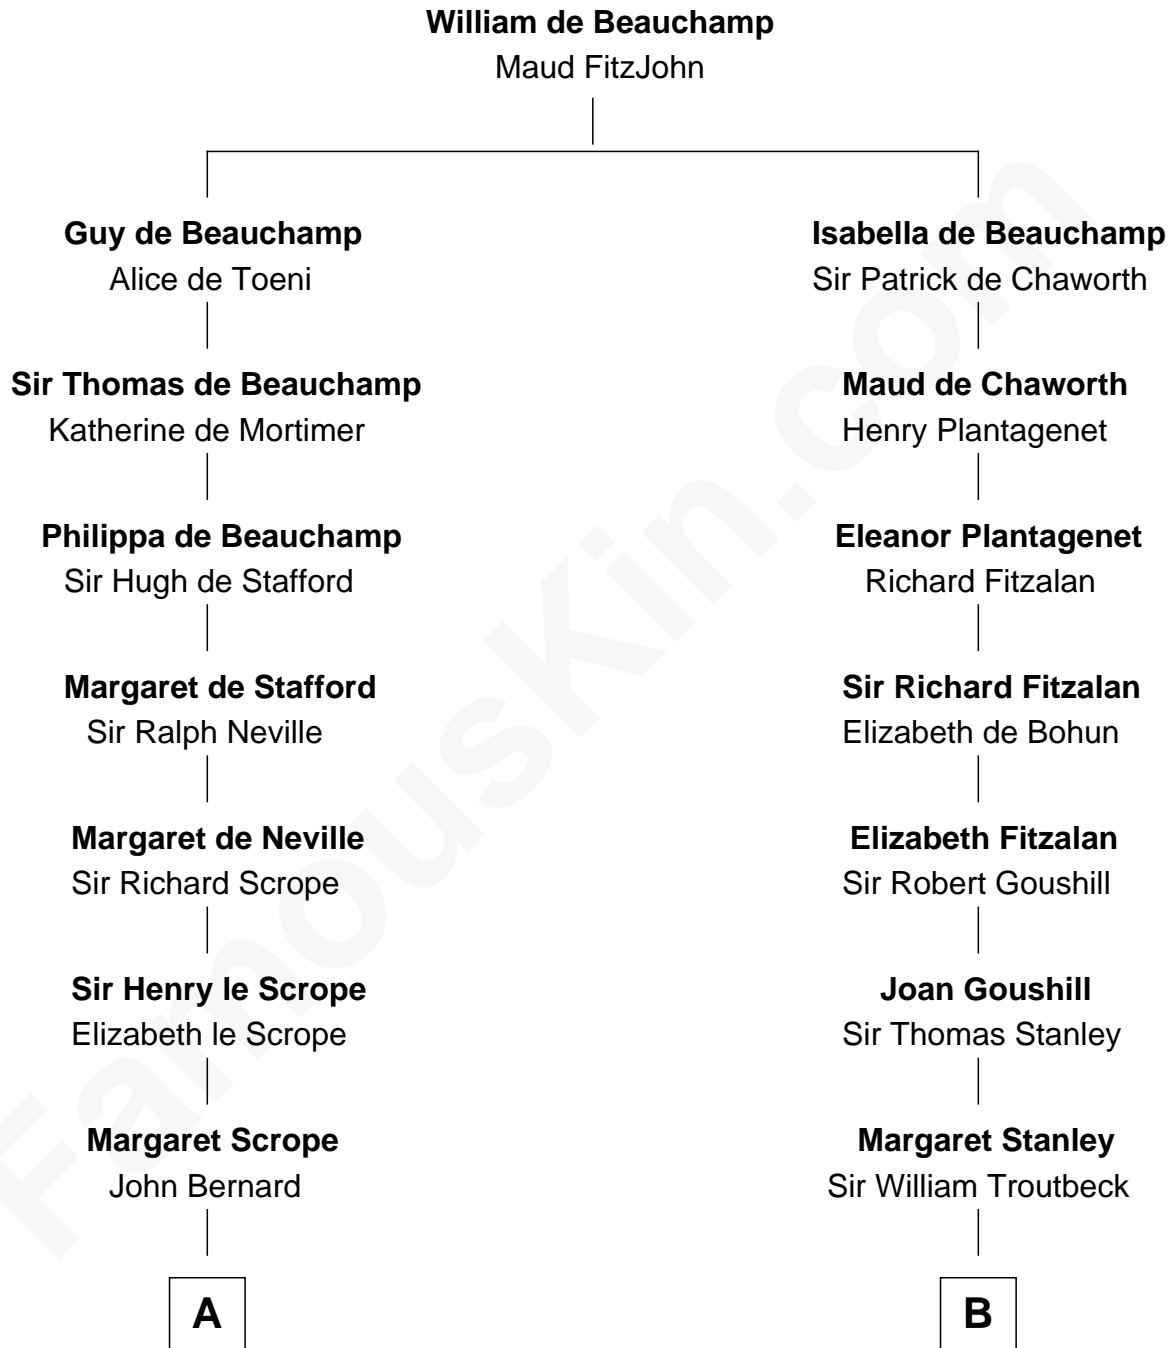

FamousKin.com
Relationship Chart of
Admiral Richard Byrd
Polar Explorer

18th cousin 1 time removed of
John Quincy Adams
6th U.S. President

C

Col. William Byrd
Jane Meriwether Rivers

Richard Evelyn Byrd
Eleanor Bolling Flood

Admiral Richard Byrd
Polar Explorer

D

Abigail Quincy Smith
John Adams

John Quincy Adams
6th U.S. President

FamousKin.com