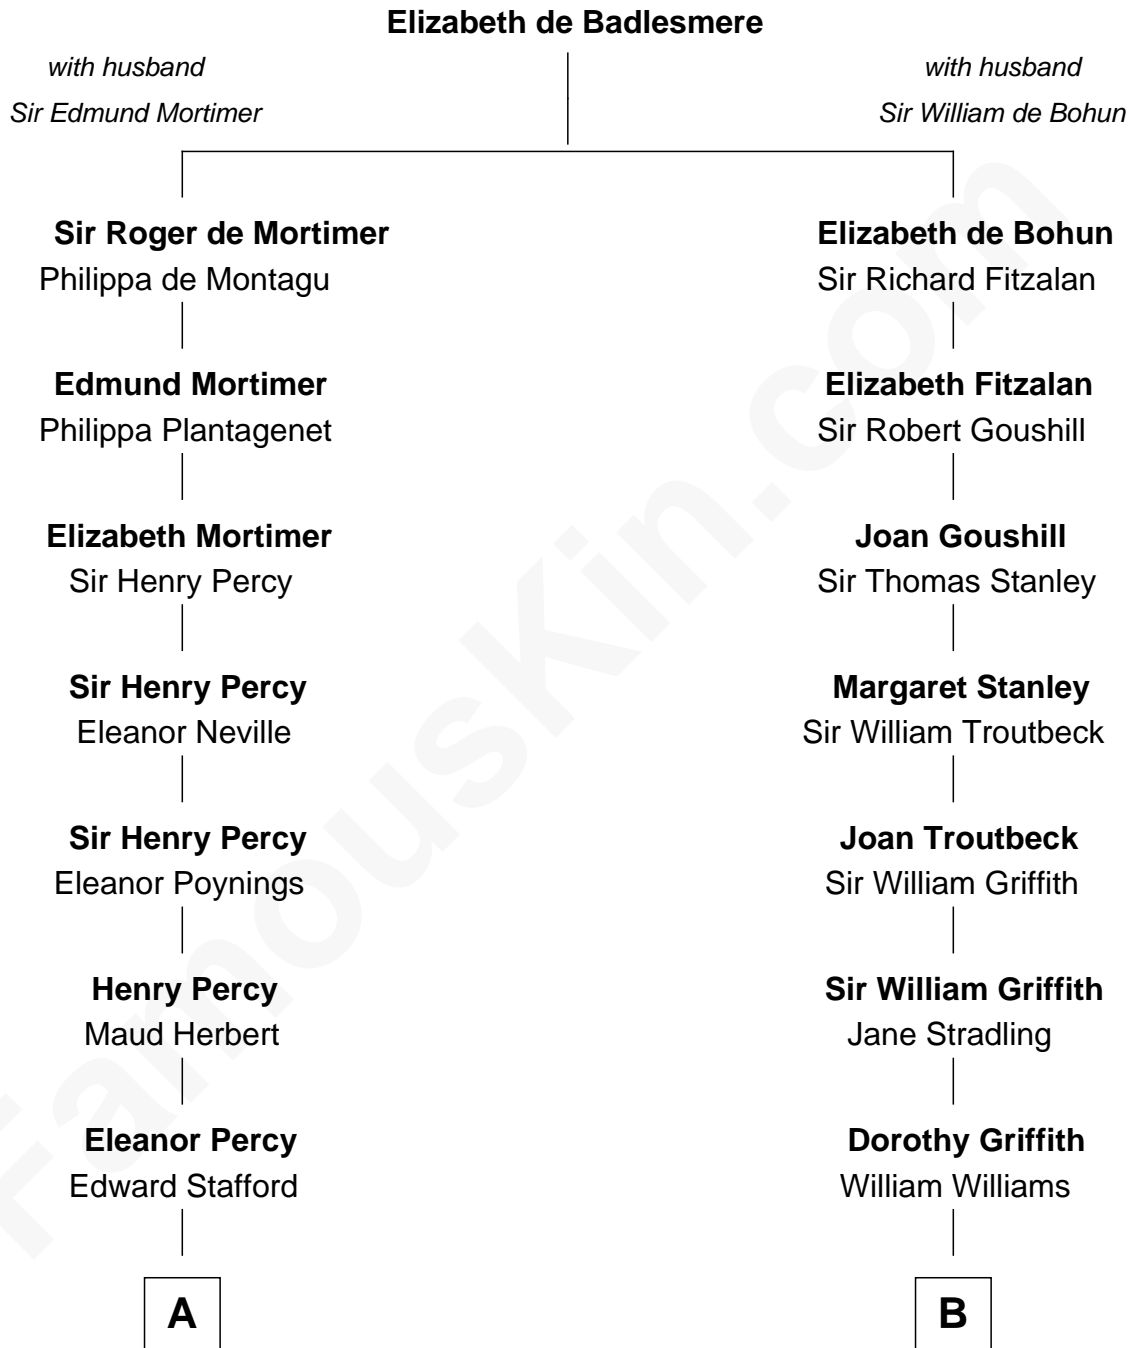

FamousKin.com
Relationship Chart of
Admiral Richard Byrd
Polar Explorer

15th cousin 5 times removed of
John Quincy Adams
6th U.S. President

C

Richard Evelyn Byrd

Anne Harrison

Col. William Byrd

Jane Meriwether Rivers

Richard Evelyn Byrd

Eleanor Bolling Flood

Admiral Richard Byrd

Polar Explorer

FamousKin.com