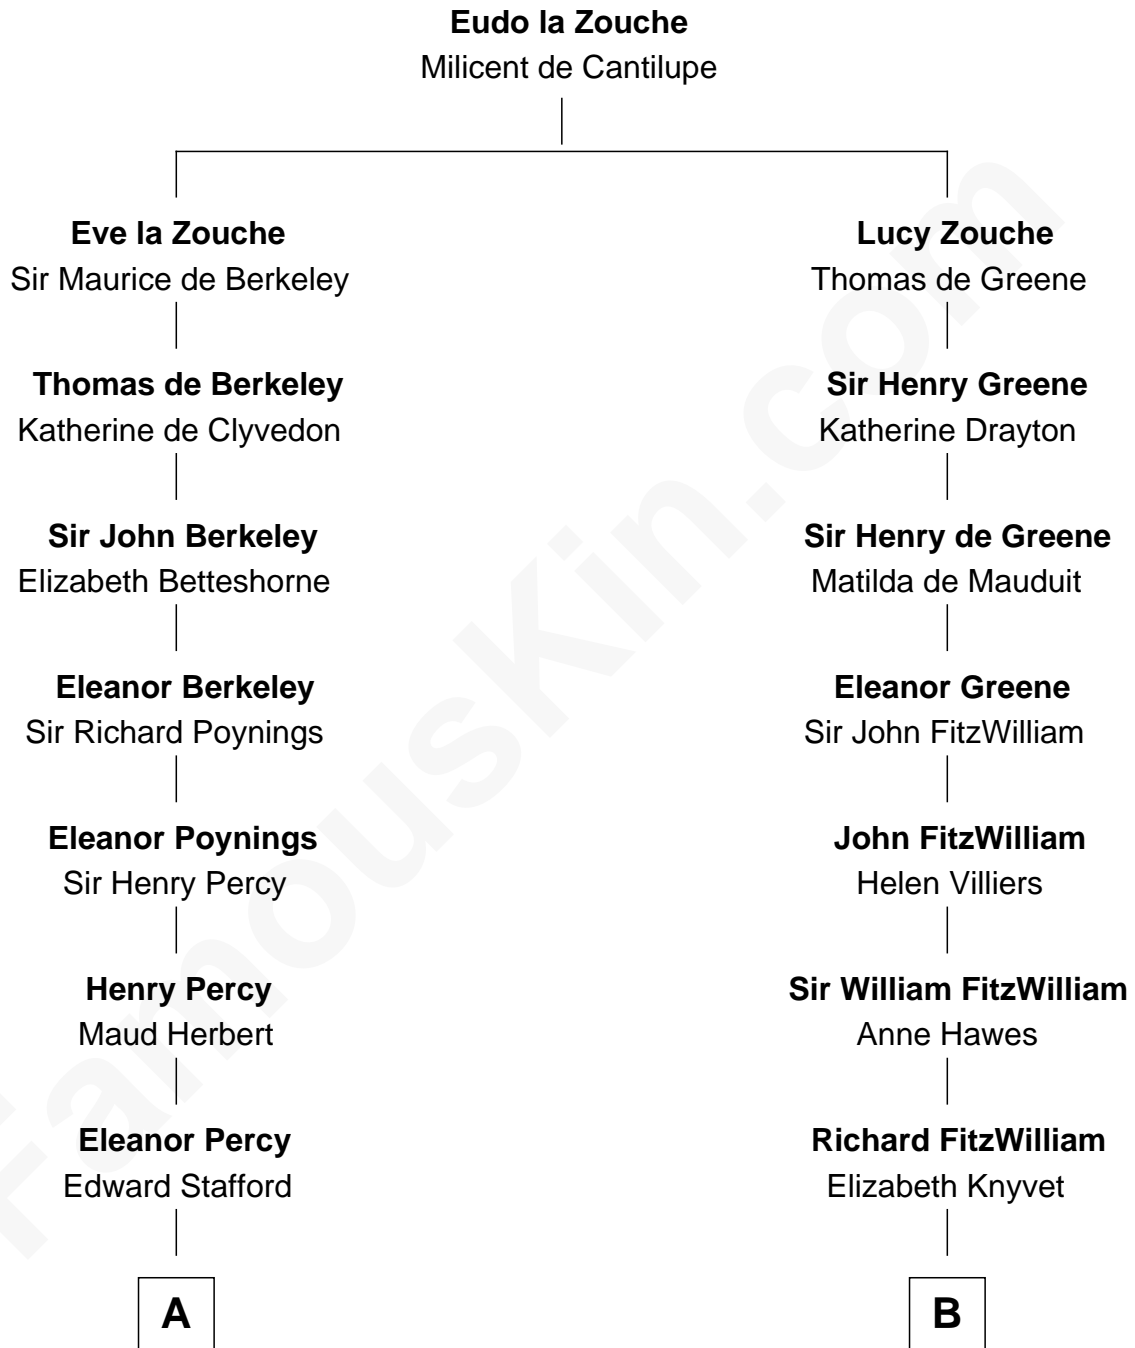

FamousKin.com
Relationship Chart of
Admiral Richard Byrd
Polar Explorer

15th cousin 5 times removed of
John Quincy Adams
6th U.S. President

C

Richard Evelyn Byrd

Anne Harrison

Col. William Byrd
Jane Meriwether Rivers

Richard Evelyn Byrd
Eleanor Bolling Flood

Admiral Richard Byrd

Polar Explorer

FamousKin.com