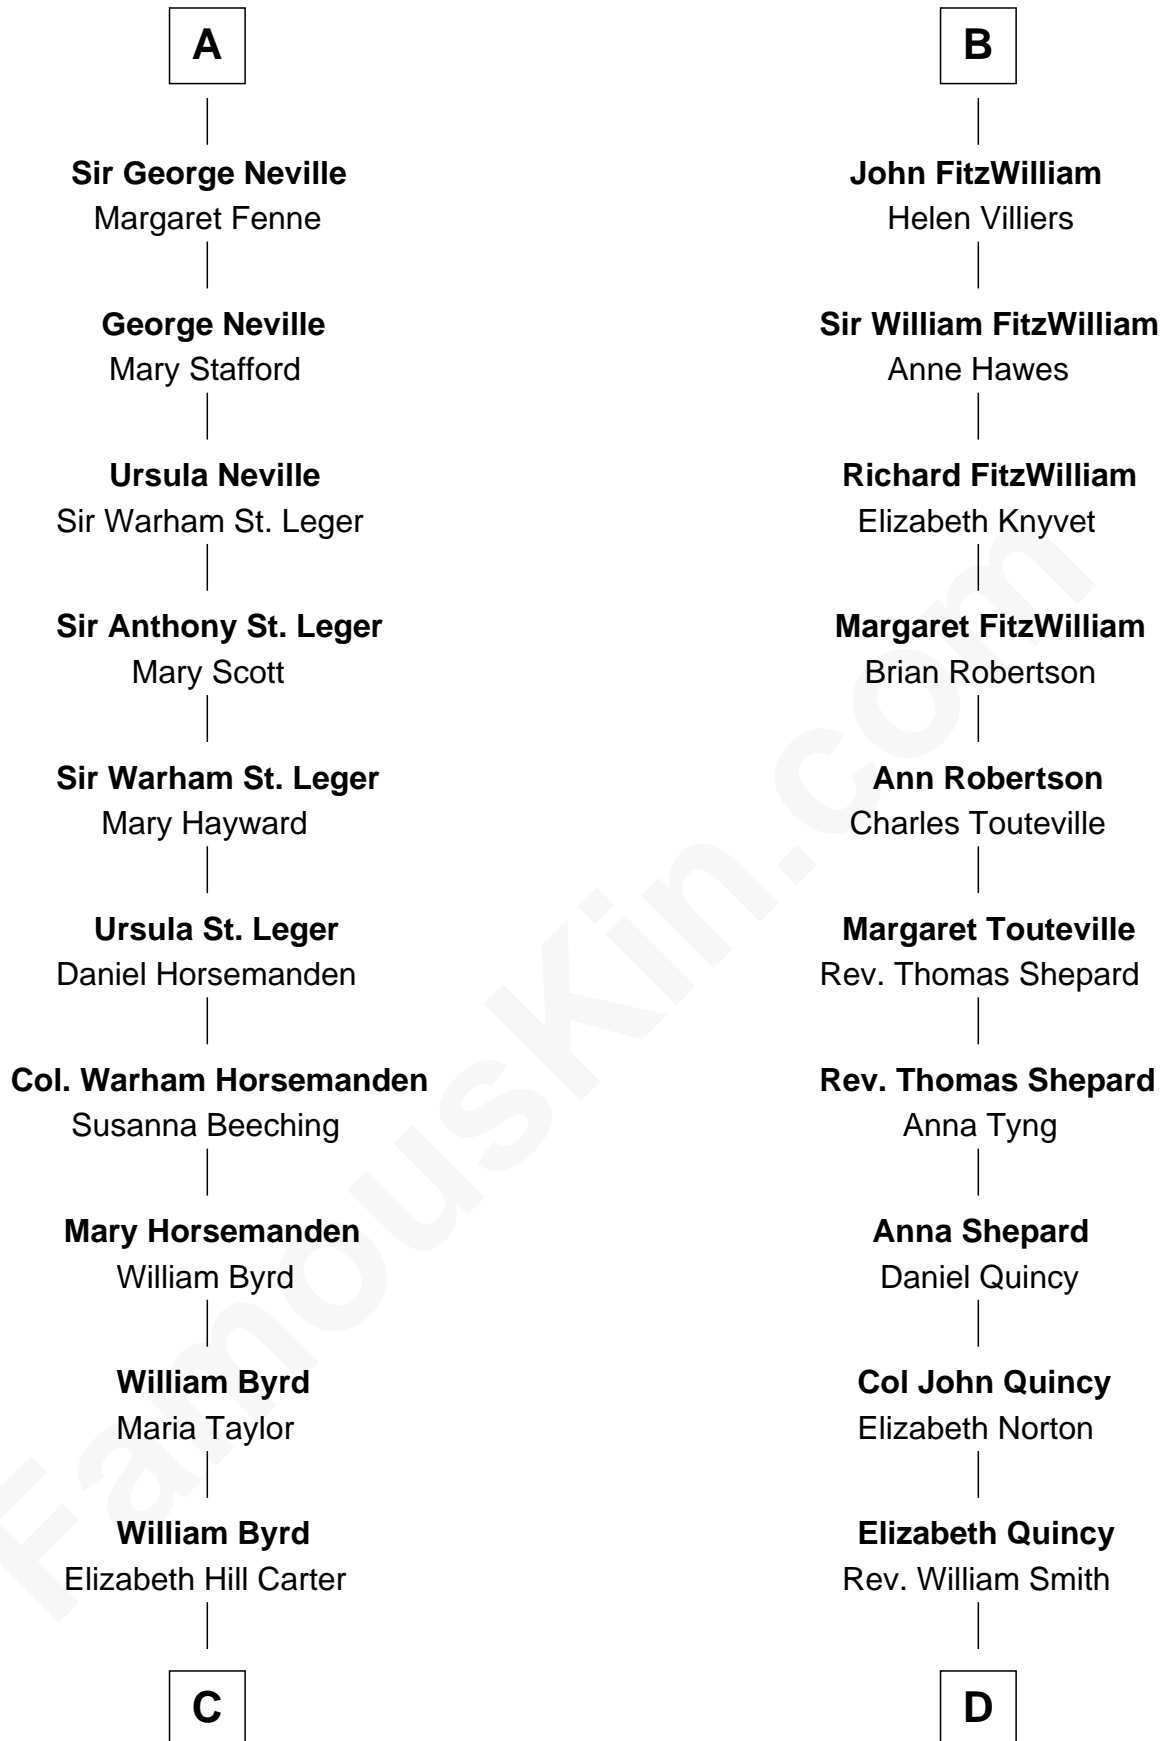

**FamousKin.com**  
**Relationship Chart of**  
**Admiral Richard Byrd**  
*Polar Explorer*

18th cousin 3 times removed of  
**John Quincy Adams**  
*6th U.S. President*

**Sir William Longespee**  
 Ela of Salisbury

**C**

**Thomas Taylor Byrd**  
Mary Armistead

**Richard Evelyn Byrd**  
Anne Harrison

**Col. William Byrd**  
Jane Meriwether Rivers

**Richard Evelyn Byrd**  
Eleanor Bolling Flood

**Admiral Richard Byrd**  
*Polar Explorer*

**D**

**Abigail Quincy Smith**  
John Adams

**John Quincy Adams**  
*6th U.S. President*

FamousKin.com