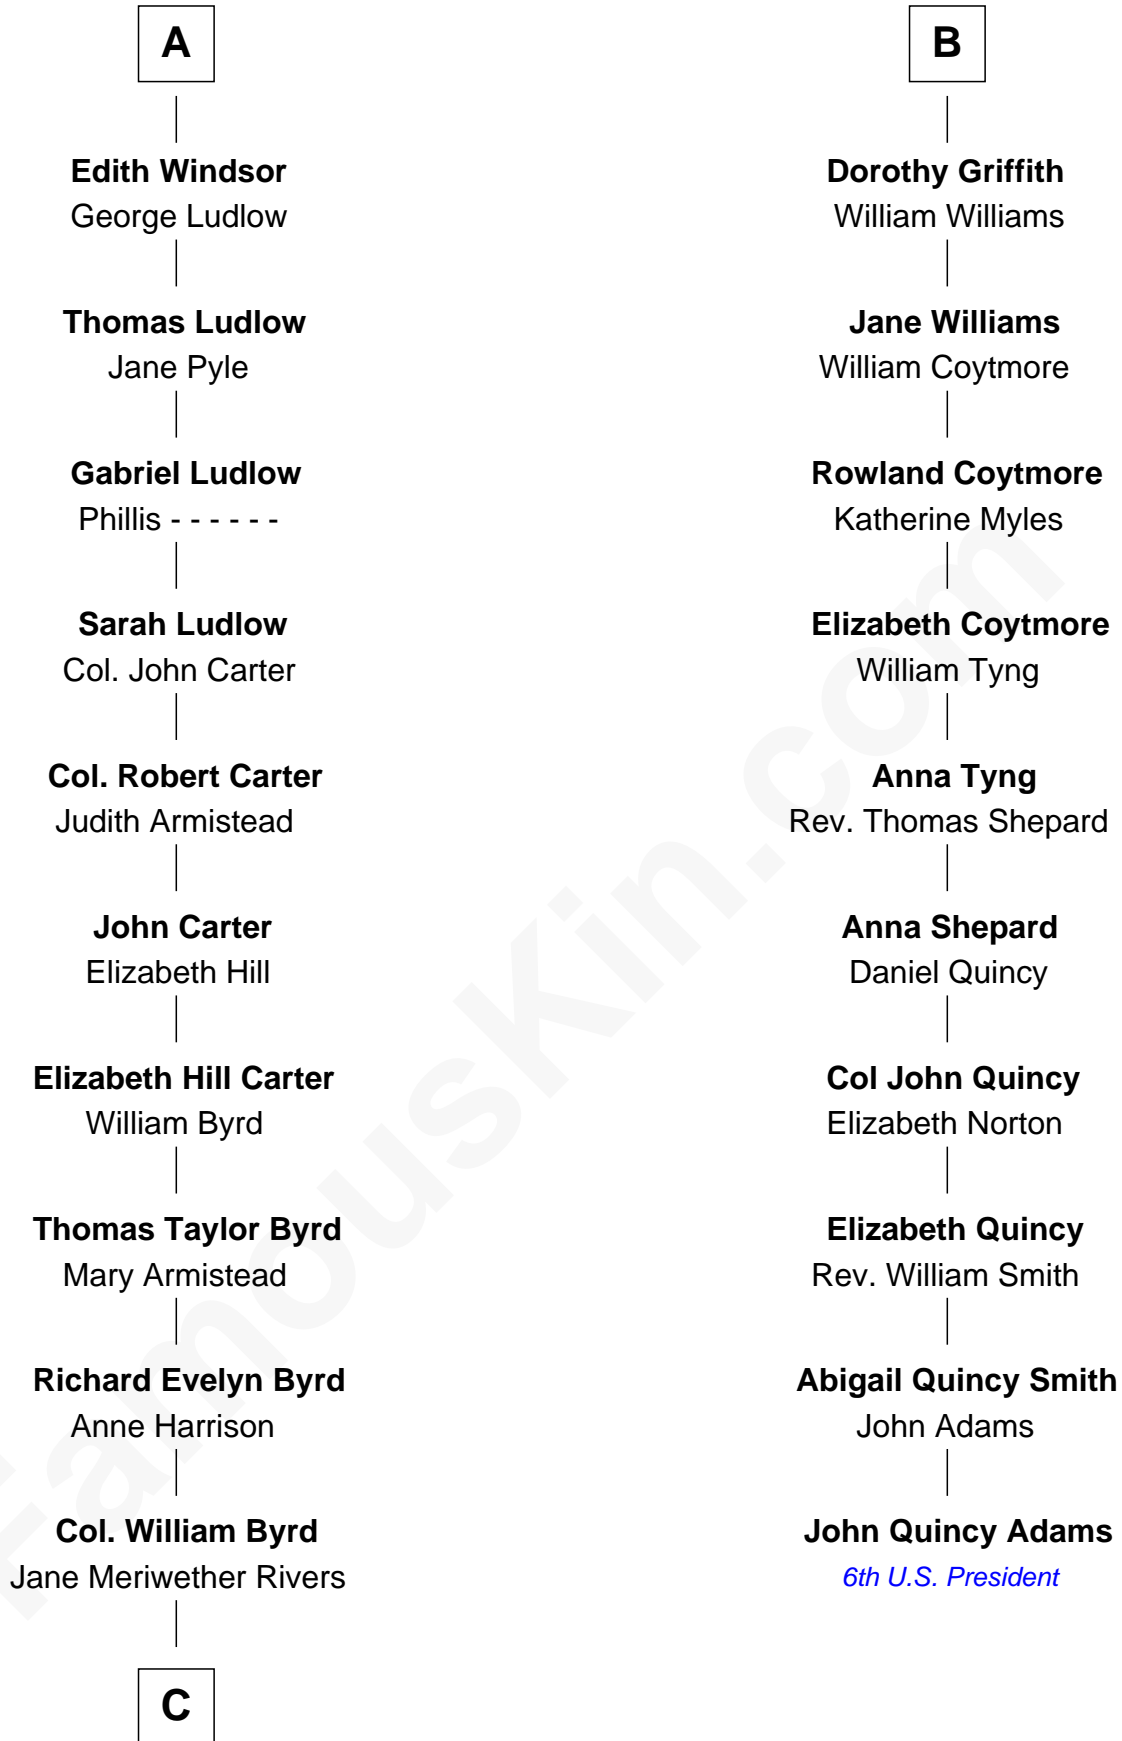

**FamousKin.com**  
**Relationship Chart of**  
**Admiral Richard Byrd**  
*Polar Explorer*

16th cousin 2 times removed of  
**John Quincy Adams**  
*6th U.S. President*

**C**

**Richard Evelyn Byrd**  
Eleanor Bolling Flood

**Admiral Richard Byrd**  
*Polar Explorer*

FamousKin.com