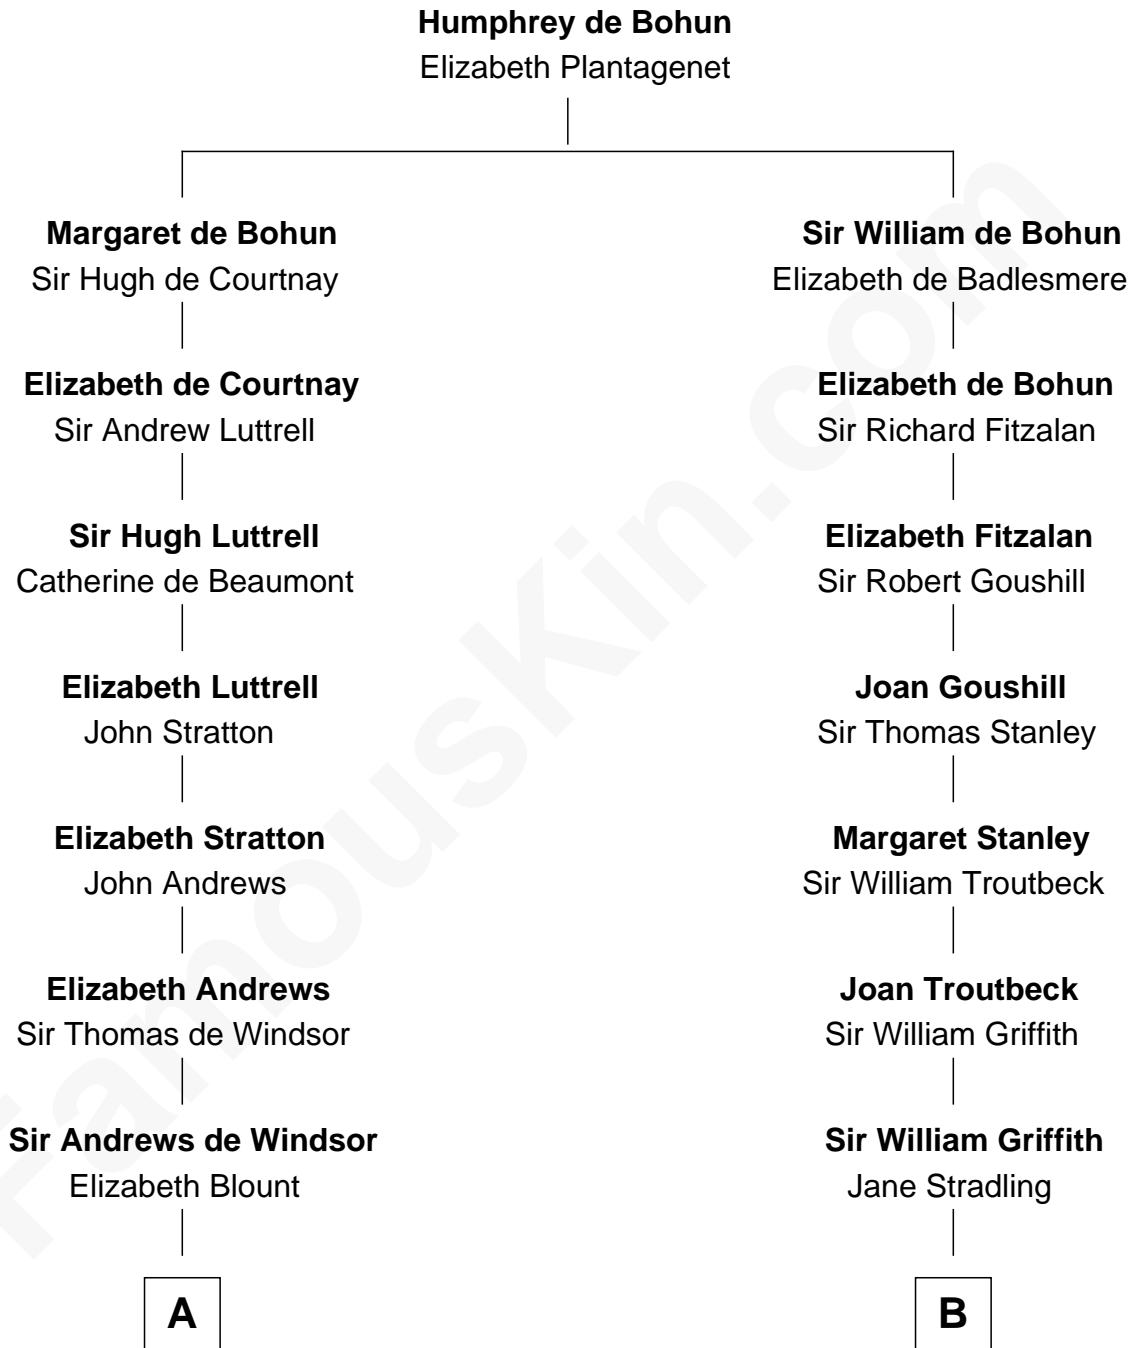

**FamousKin.com**  
**Relationship Chart of**  
**Admiral Richard Byrd**  
*Polar Explorer*

16th cousin 2 times removed of  
**John Quincy Adams**  
*6th U.S. President*

**C**

**Richard Evelyn Byrd**  
Eleanor Bolling Flood

**Admiral Richard Byrd**  
*Polar Explorer*

FamousKin.com