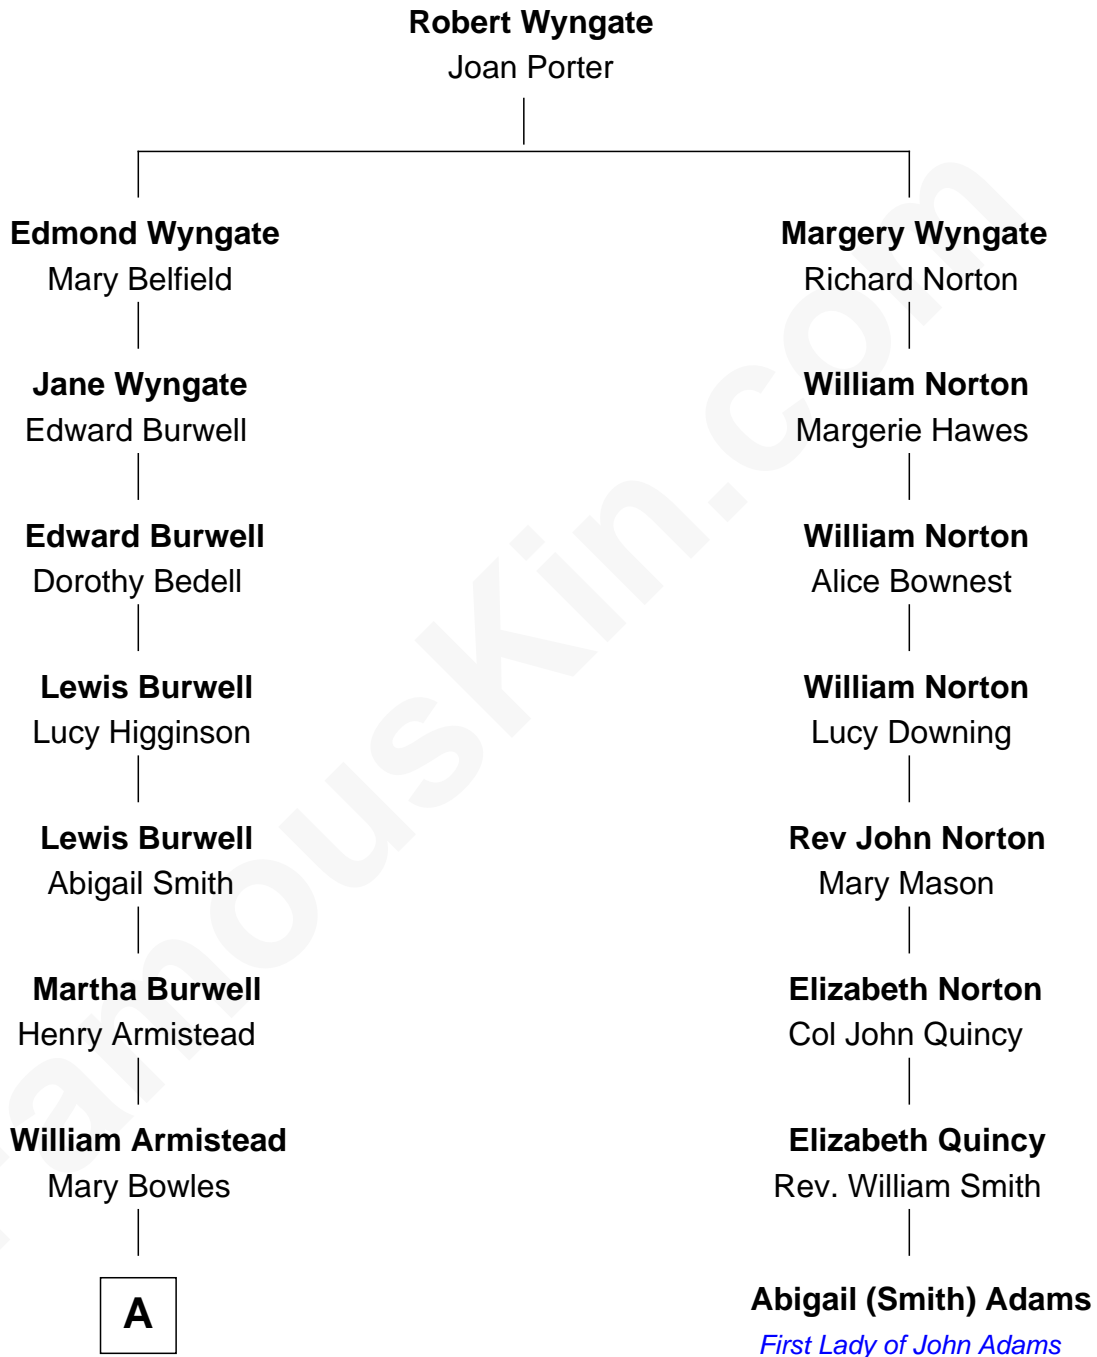

FamousKin.com
Relationship Chart of
Admiral Richard Byrd
Polar Explorer

7th cousin 4 times removed of

Abigail (Smith) Adams
First Lady of President John Adams

A

—
Mary Armistead
Thomas Taylor Byrd

—
Richard Evelyn Byrd
Anne Harrison

—
Col. William Byrd
Jane Meriwether Rivers

—
Richard Evelyn Byrd
Eleanor Bolling Flood

—
Admiral Richard Byrd
Polar Explorer

FamousKin.com