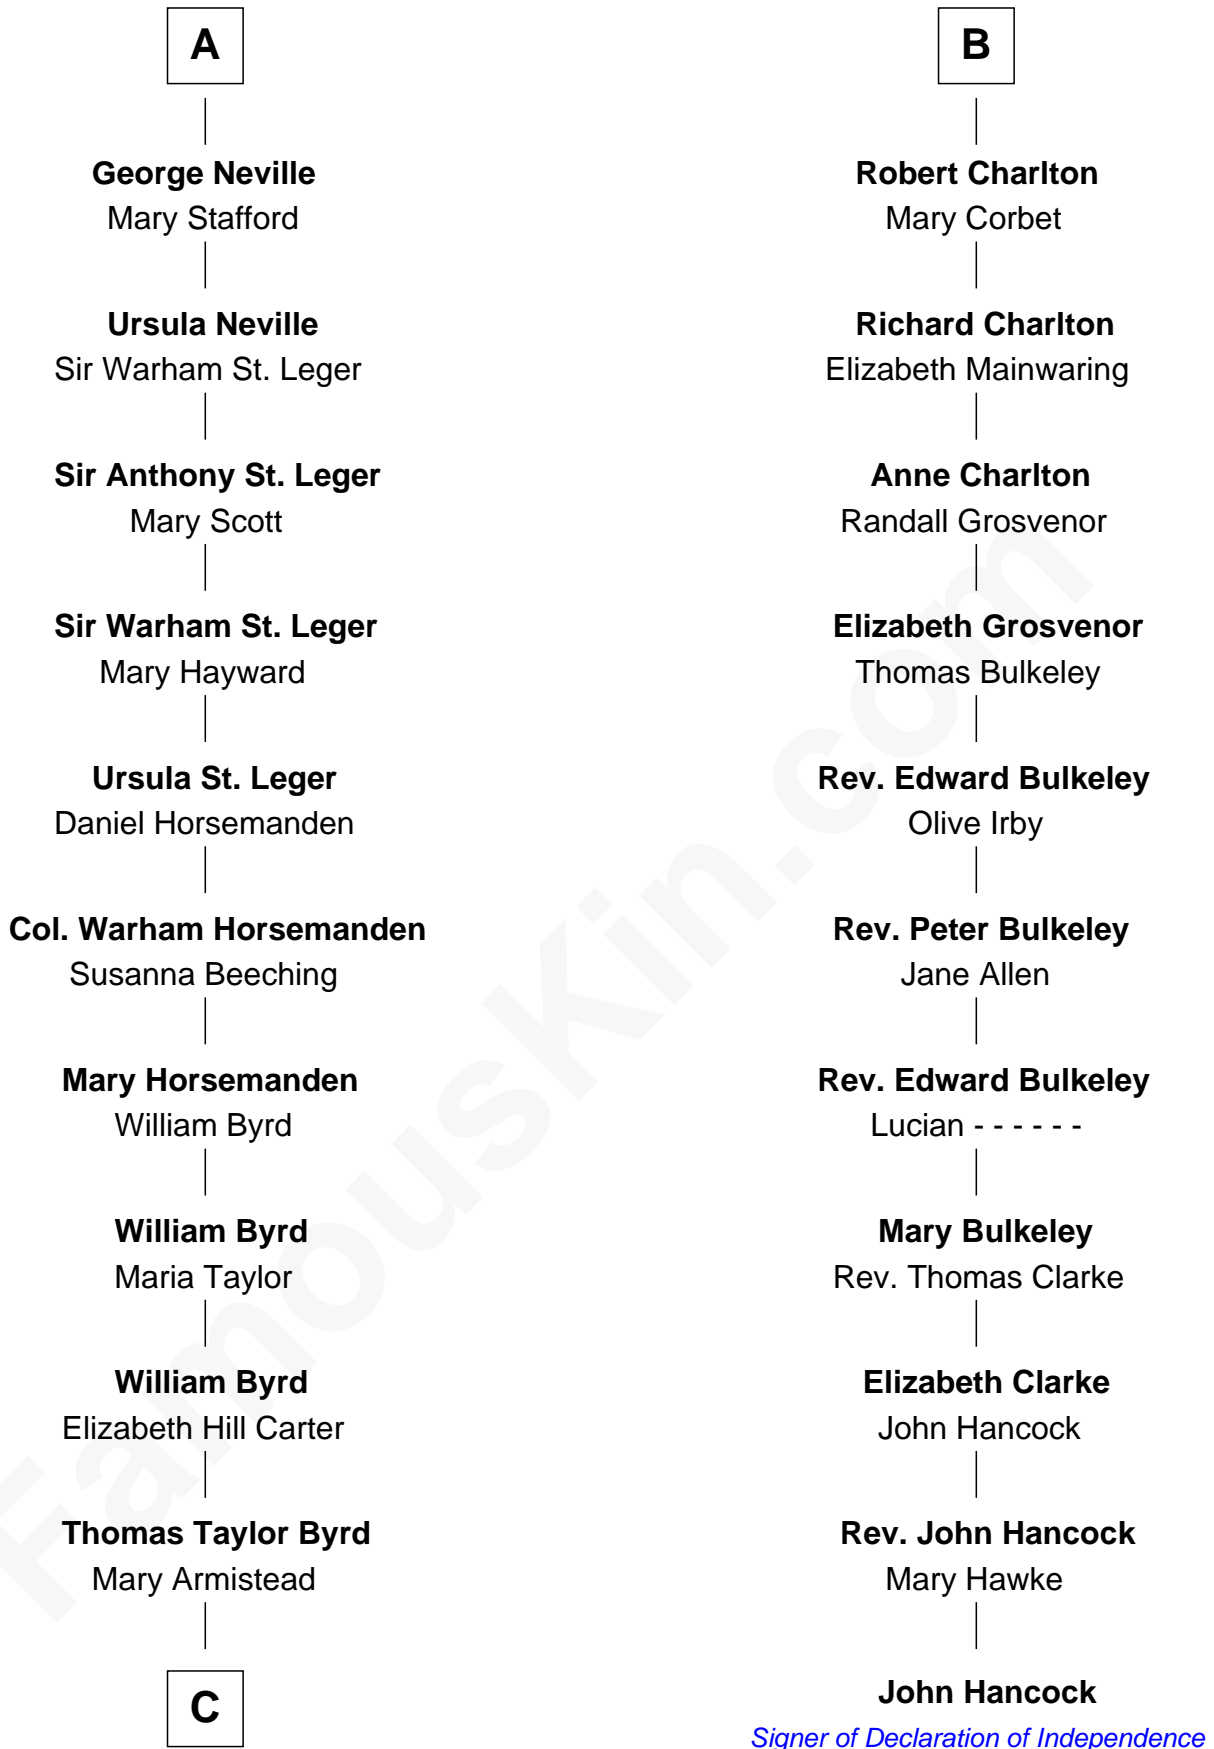

**FamousKin.com**  
**Relationship Chart of**  
**Admiral Richard Byrd**  
*Polar Explorer*

17th cousin 3 times removed of

**John Hancock**  
*Signer of the Declaration of Independence*

**C**

Richard Evelyn Byrd  
Anne Harrison

Col. William Byrd  
Jane Meriwether Rivers

Richard Evelyn Byrd  
Eleanor Bolling Flood

Admiral Richard Byrd  
*Polar Explorer*

FamousKin.com