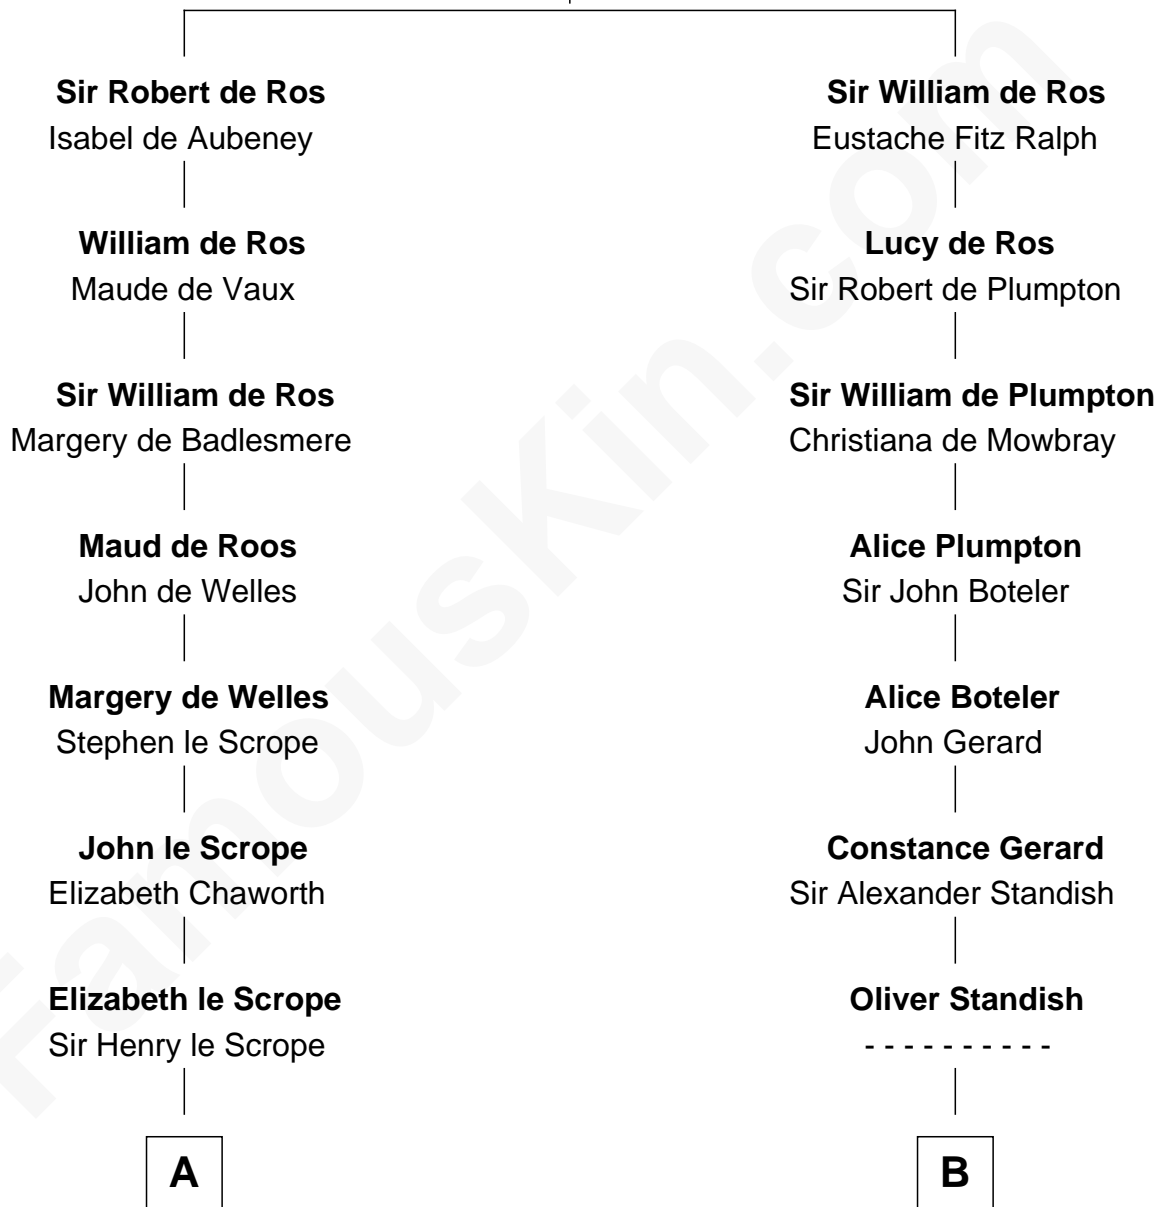

## Relationship Chart of

### Admiral Richard Byrd

*Polar Explorer*

16th cousin 4 times removed of

### John Hancock

*Signer of the Declaration of Independence*

**Sir William de Ros**

Lucy FitzPiers

**C**

—  
**Anne Harrison**

Richard Evelyn Byrd

—  
**Col. William Byrd**

Jane Meriwether Rivers

—  
**Richard Evelyn Byrd**

Eleanor Bolling Flood

—  
**Admiral Richard Byrd**

*Polar Explorer*

FamousKin.com