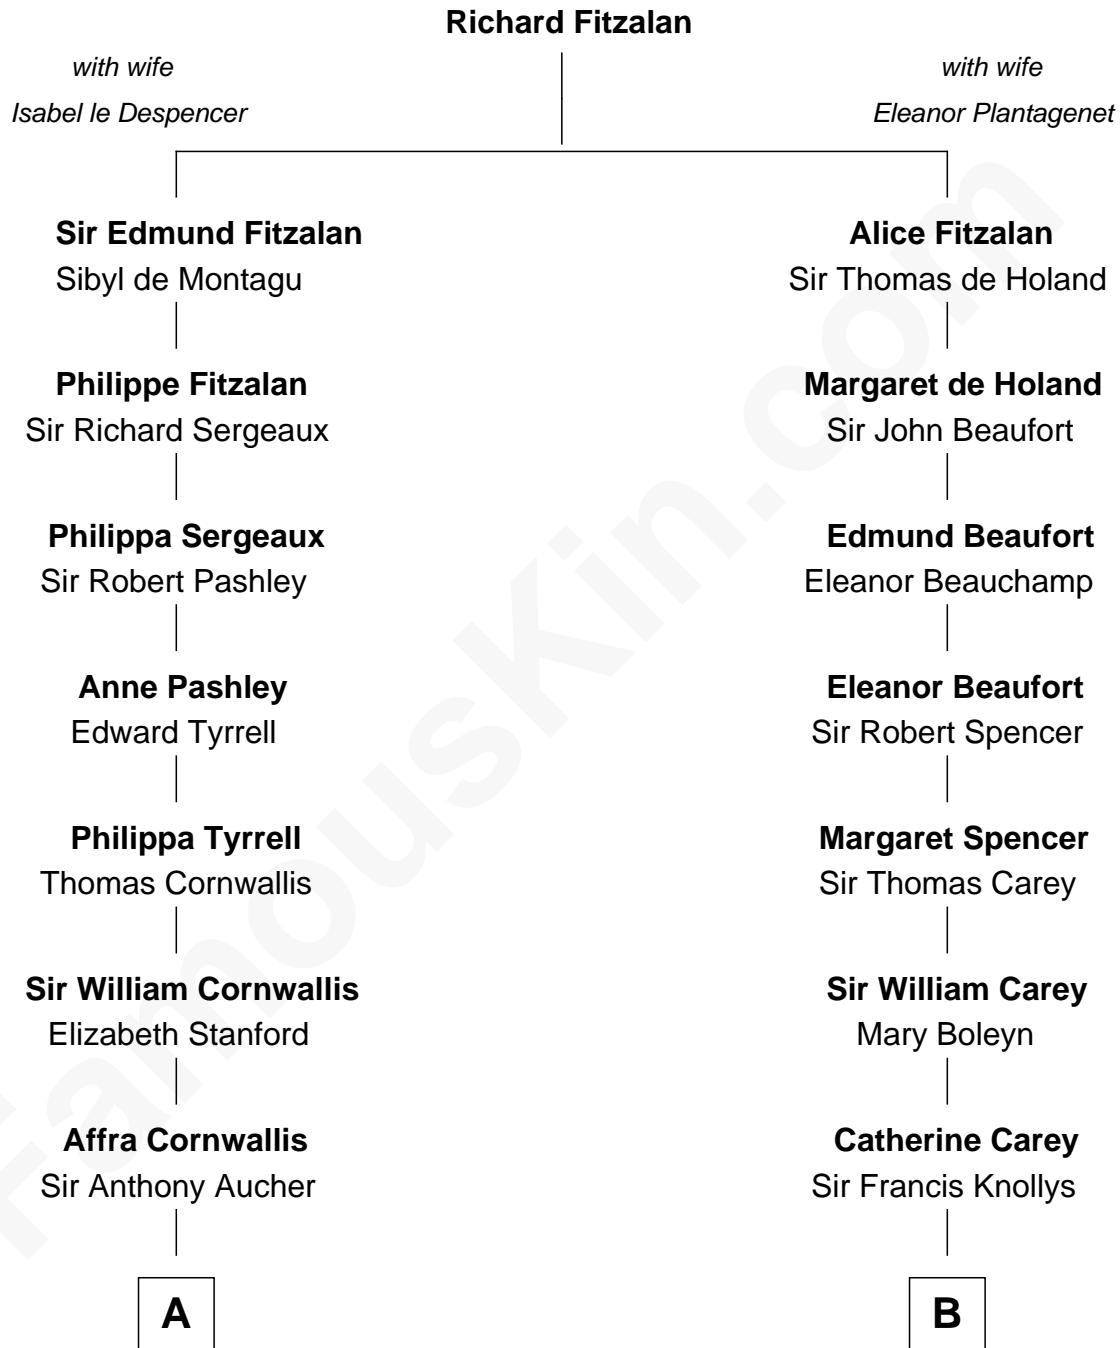

**FamousKin.com**  
**Relationship Chart of**  
**Admiral Richard Byrd**  
*Polar Explorer*

15th cousin 6 times removed of

**Charles Darwin**  
*Theory of Evolution*

**C**

**Eliza Bolling West**  
Dr. Joel Walker Flood

**Col. Henry De La Warr Flood**  
Mary Elizabeth Trent

**Joel Walker Flood**  
Ella Faulkner

**Eleanor Bolling Flood**  
Richard Evelyn Byrd

**Admiral Richard Byrd**  
*Polar Explorer*

FamousKin.com