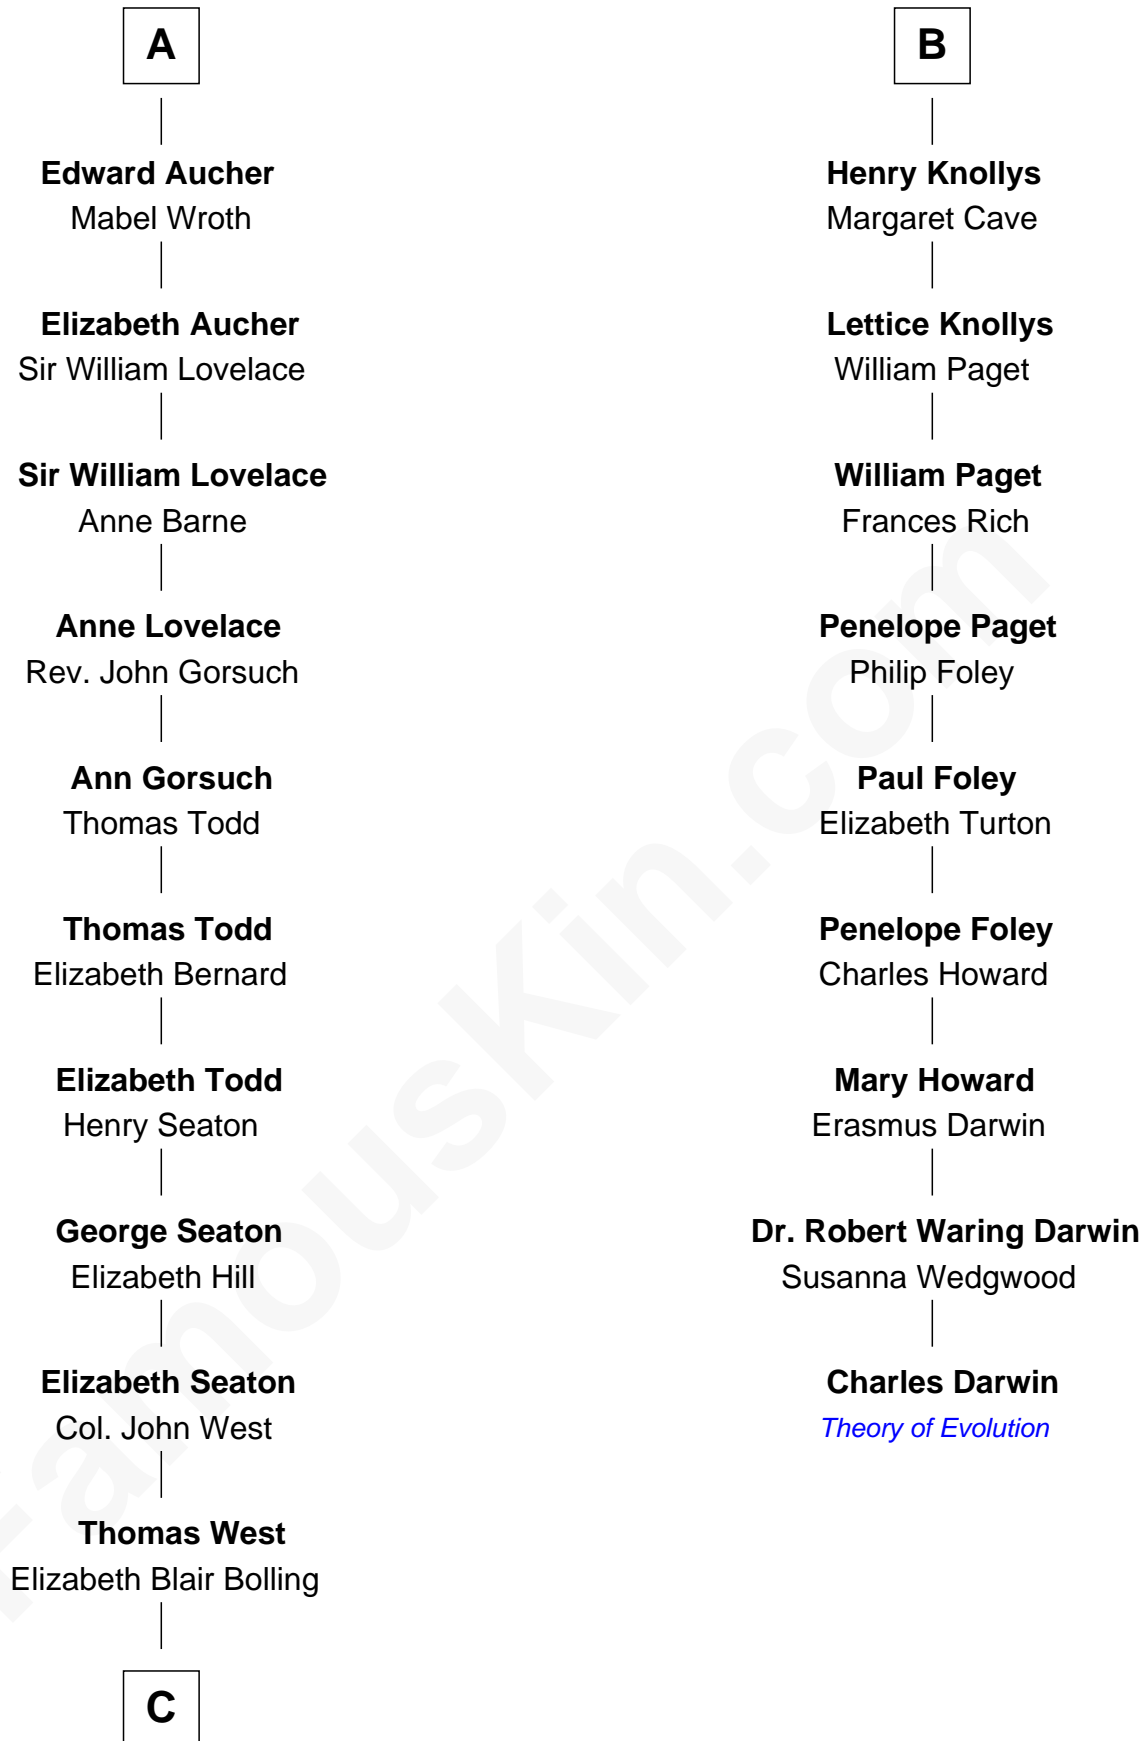

**FamousKin.com**  
**Relationship Chart of**  
**Admiral Richard Byrd**  
*Polar Explorer*

15th cousin 6 times removed of

**Charles Darwin**  
*Theory of Evolution*

**C**

**Eliza Bolling West**  
Dr. Joel Walker Flood

**Col. Henry De La Warr Flood**  
Mary Elizabeth Trent

**Joel Walker Flood**  
Ella Faulkner

**Eleanor Bolling Flood**  
Richard Evelyn Byrd

**Admiral Richard Byrd**  
*Polar Explorer*

FamousKin.com