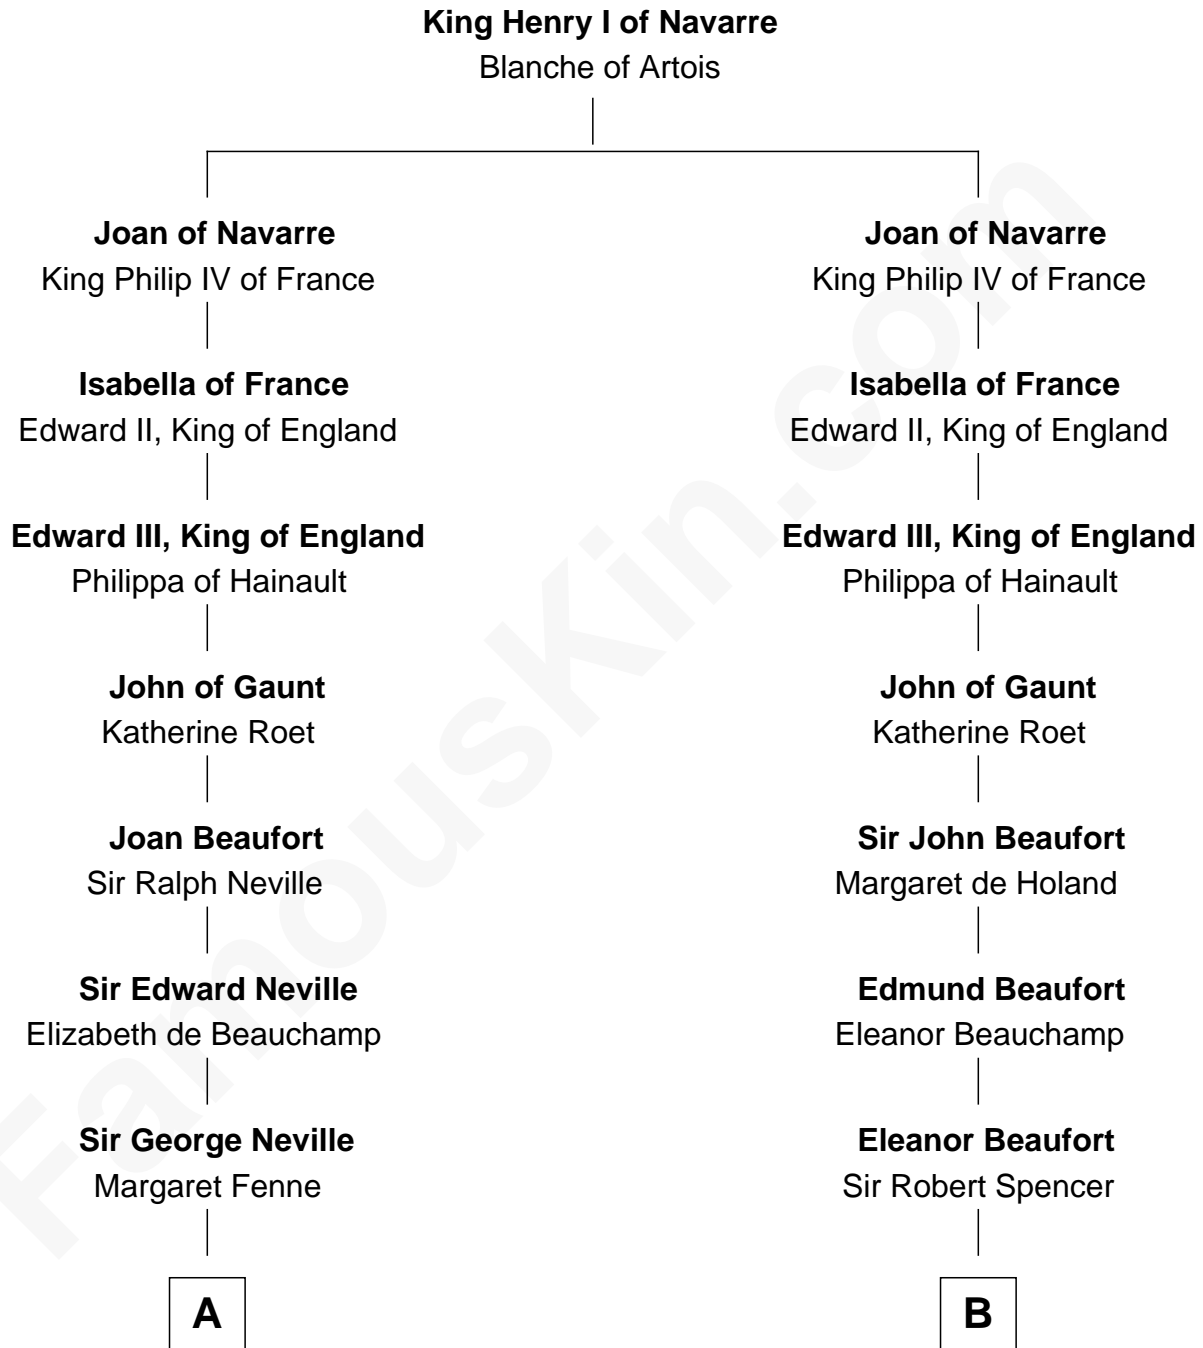

FamousKin.com

Relationship Chart of

Admiral Richard Byrd

Polar Explorer

18th cousin 2 times removed of

Charles Darwin

Theory of Evolution

C

Richard Evelyn Byrd
Anne Harrison

Col. William Byrd
Jane Meriwether Rivers

Richard Evelyn Byrd
Eleanor Bolling Flood

Admiral Richard Byrd
Polar Explorer

D

Dr. Robert Waring Darwin
Susanna Wedgwood

Charles Darwin
Theory of Evolution