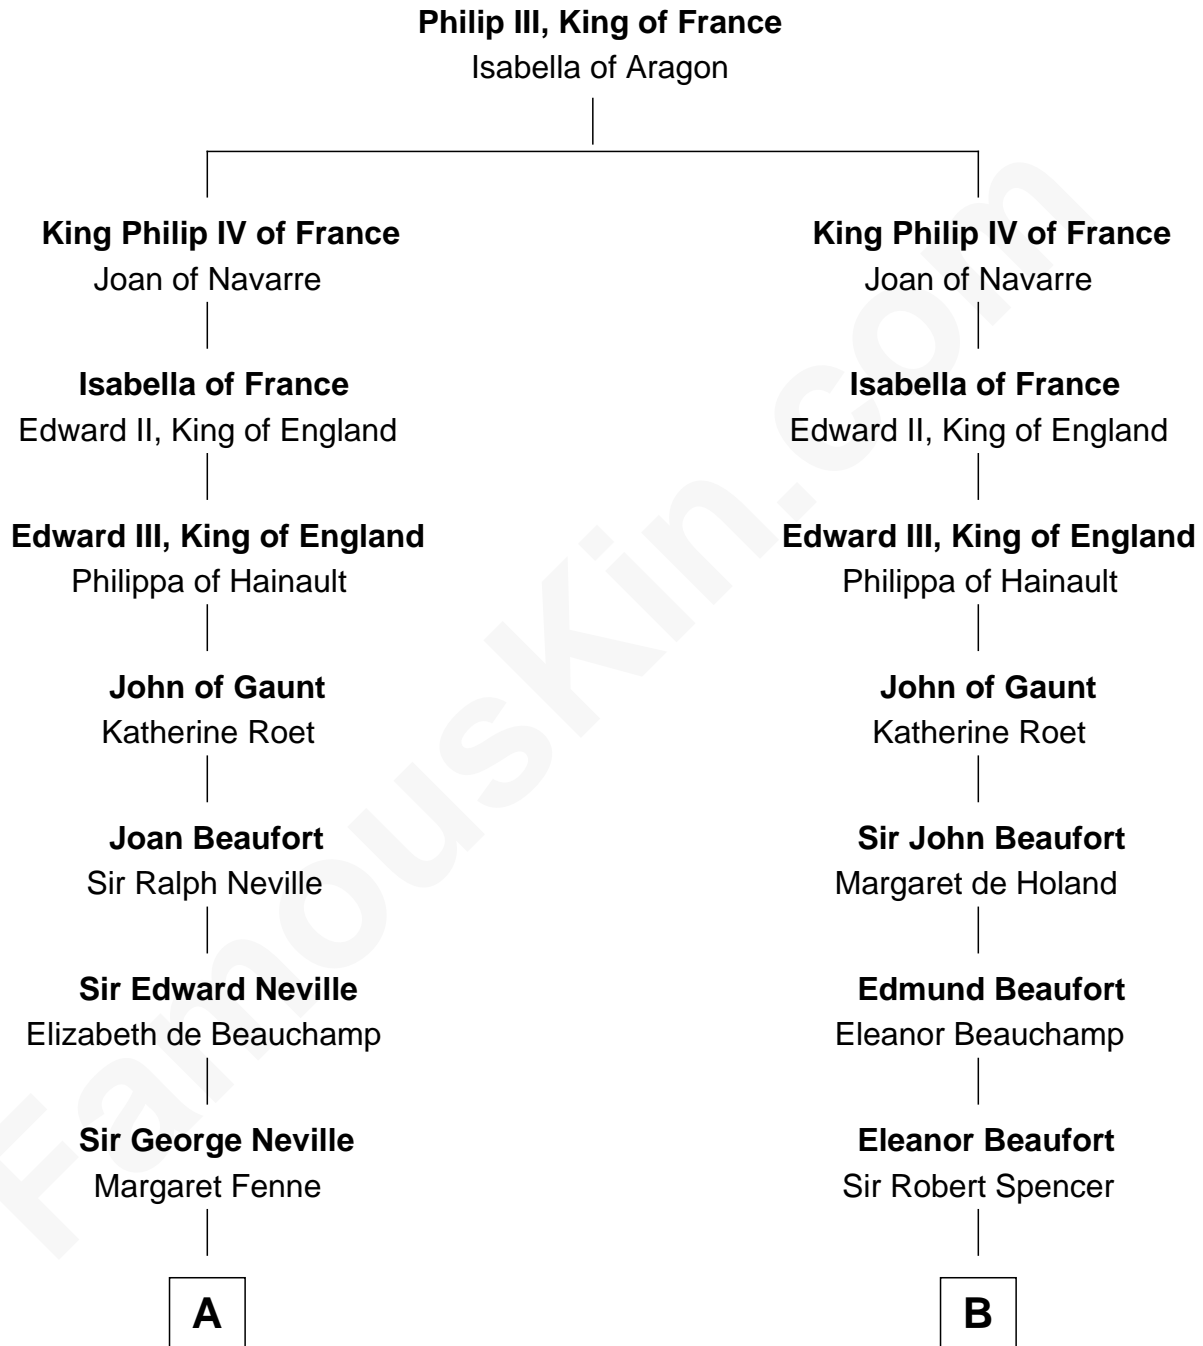

## Relationship Chart of

### Admiral Richard Byrd

*Polar Explorer*

18th cousin 2 times removed of

**Charles Darwin**

*Theory of Evolution*

**C**

**Richard Evelyn Byrd**  
Anne Harrison

**Col. William Byrd**  
Jane Meriwether Rivers

**Richard Evelyn Byrd**  
Eleanor Bolling Flood

**Admiral Richard Byrd**  
*Polar Explorer*

**D**

**Dr. Robert Waring Darwin**  
Susanna Wedgwood

**Charles Darwin**  
*Theory of Evolution*

FamousKin.com