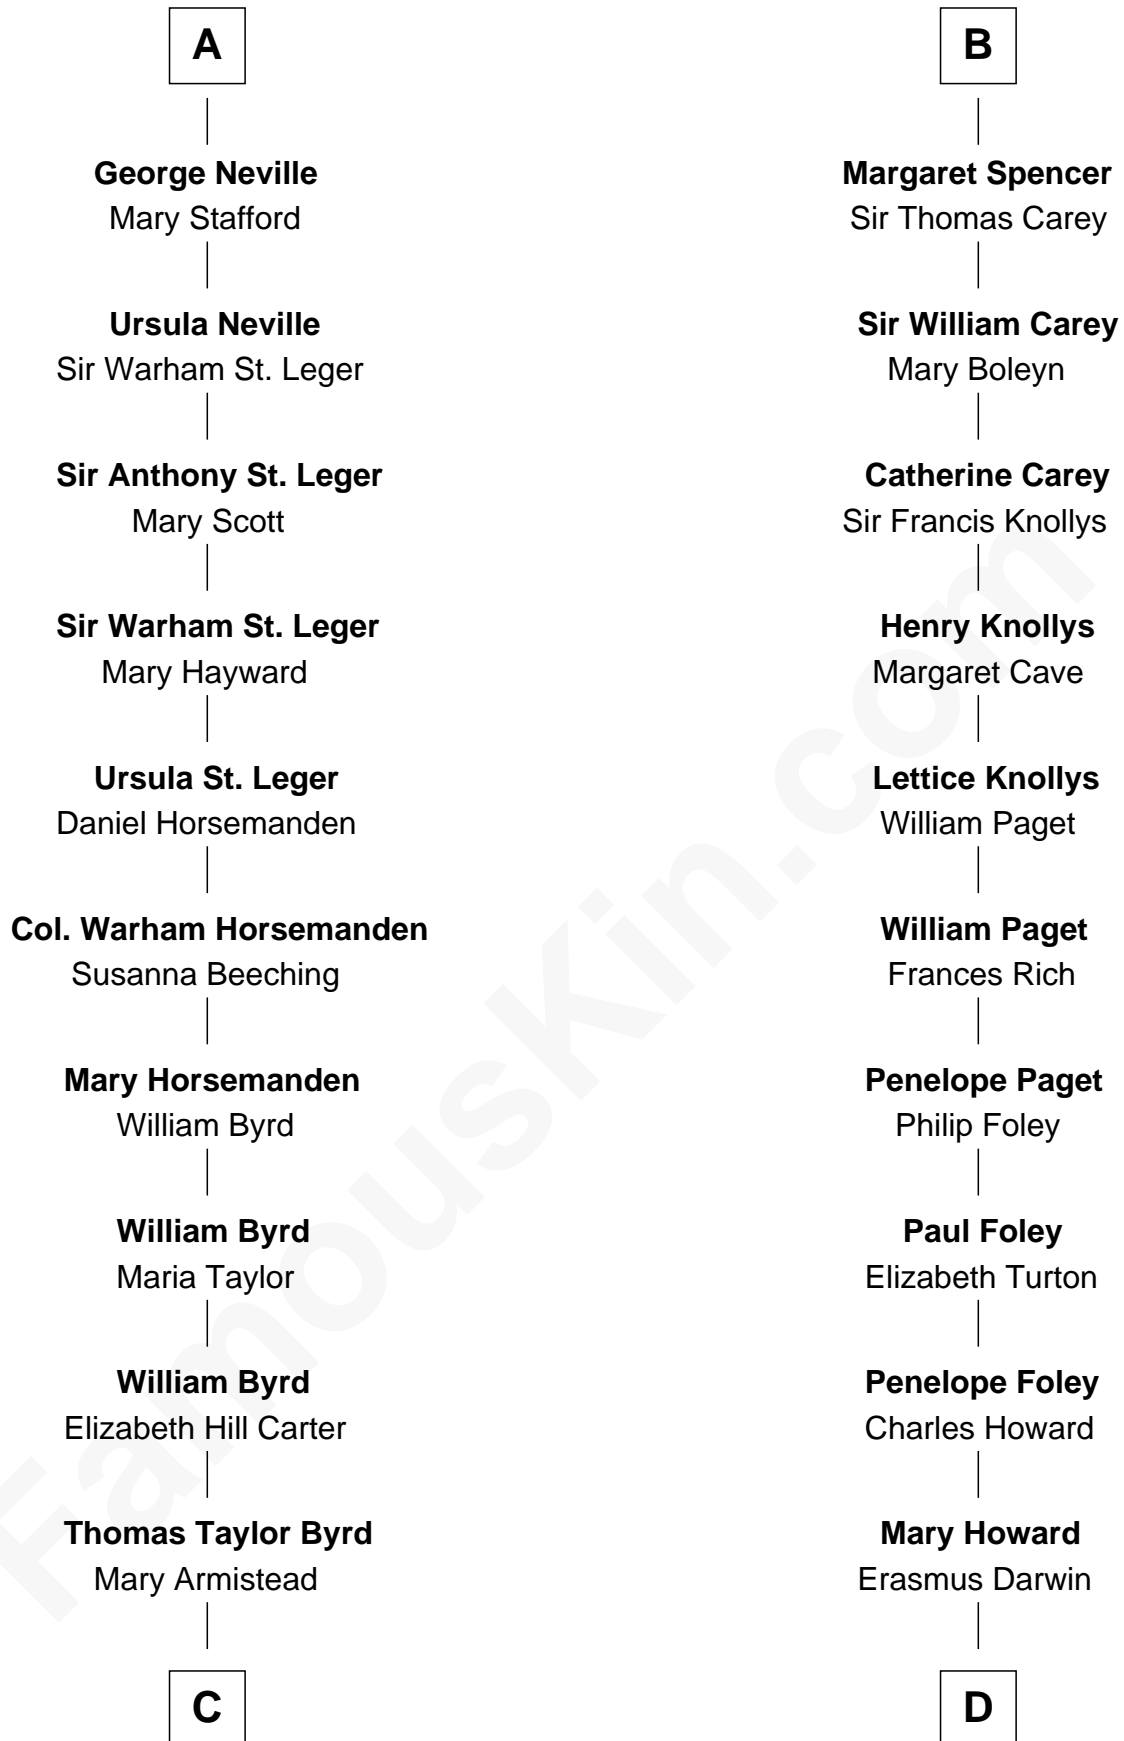

## Relationship Chart of

### Admiral Richard Byrd

*Polar Explorer*

18th cousin 2 times removed of

**Charles Darwin**

*Theory of Evolution*

**C**

**Richard Evelyn Byrd**  
Anne Harrison

**Col. William Byrd**  
Jane Meriwether Rivers

**Richard Evelyn Byrd**  
Eleanor Bolling Flood

**Admiral Richard Byrd**  
*Polar Explorer*

**D**

**Dr. Robert Waring Darwin**  
Susanna Wedgwood

**Charles Darwin**  
*Theory of Evolution*

FamousKin.com