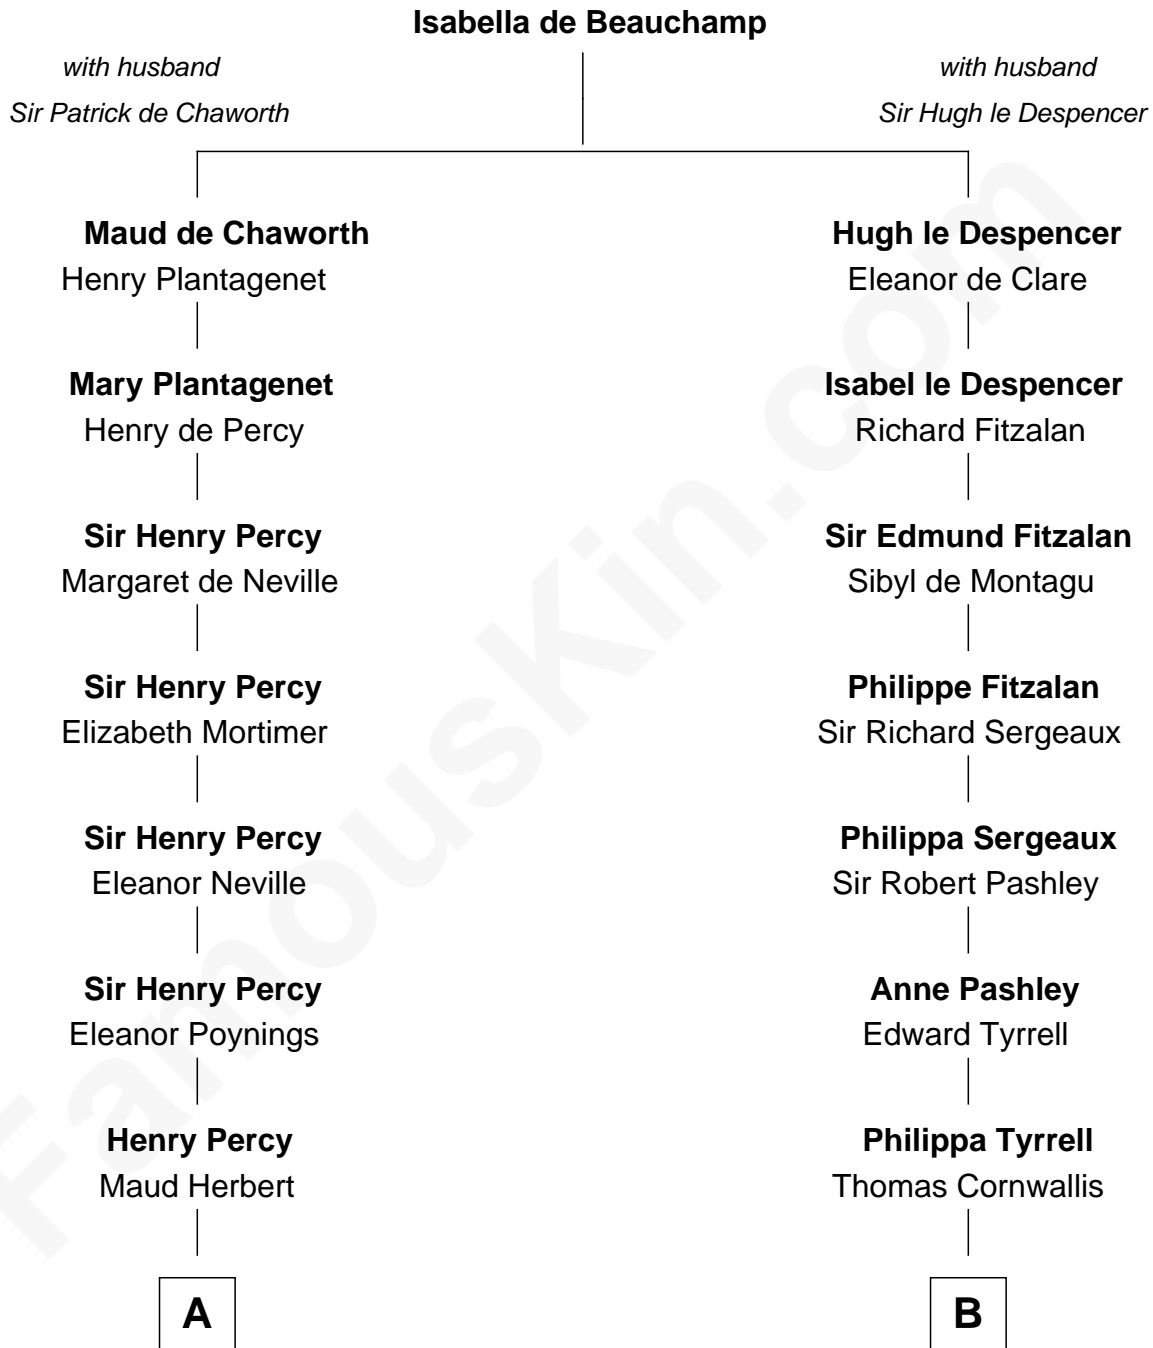

FamousKin.com
Relationship Chart of
Admiral Richard Byrd
Polar Explorer

19th cousin 2 times removed of
General James Longstreet
Confederate Army - U.S. Civil War

C

Thomas Taylor Byrd

Mary Armistead

Richard Evelyn Byrd

Anne Harrison

Col. William Byrd

Jane Meriwether Rivers

Richard Evelyn Byrd

Eleanor Bolling Flood

Admiral Richard Byrd

Polar Explorer

D