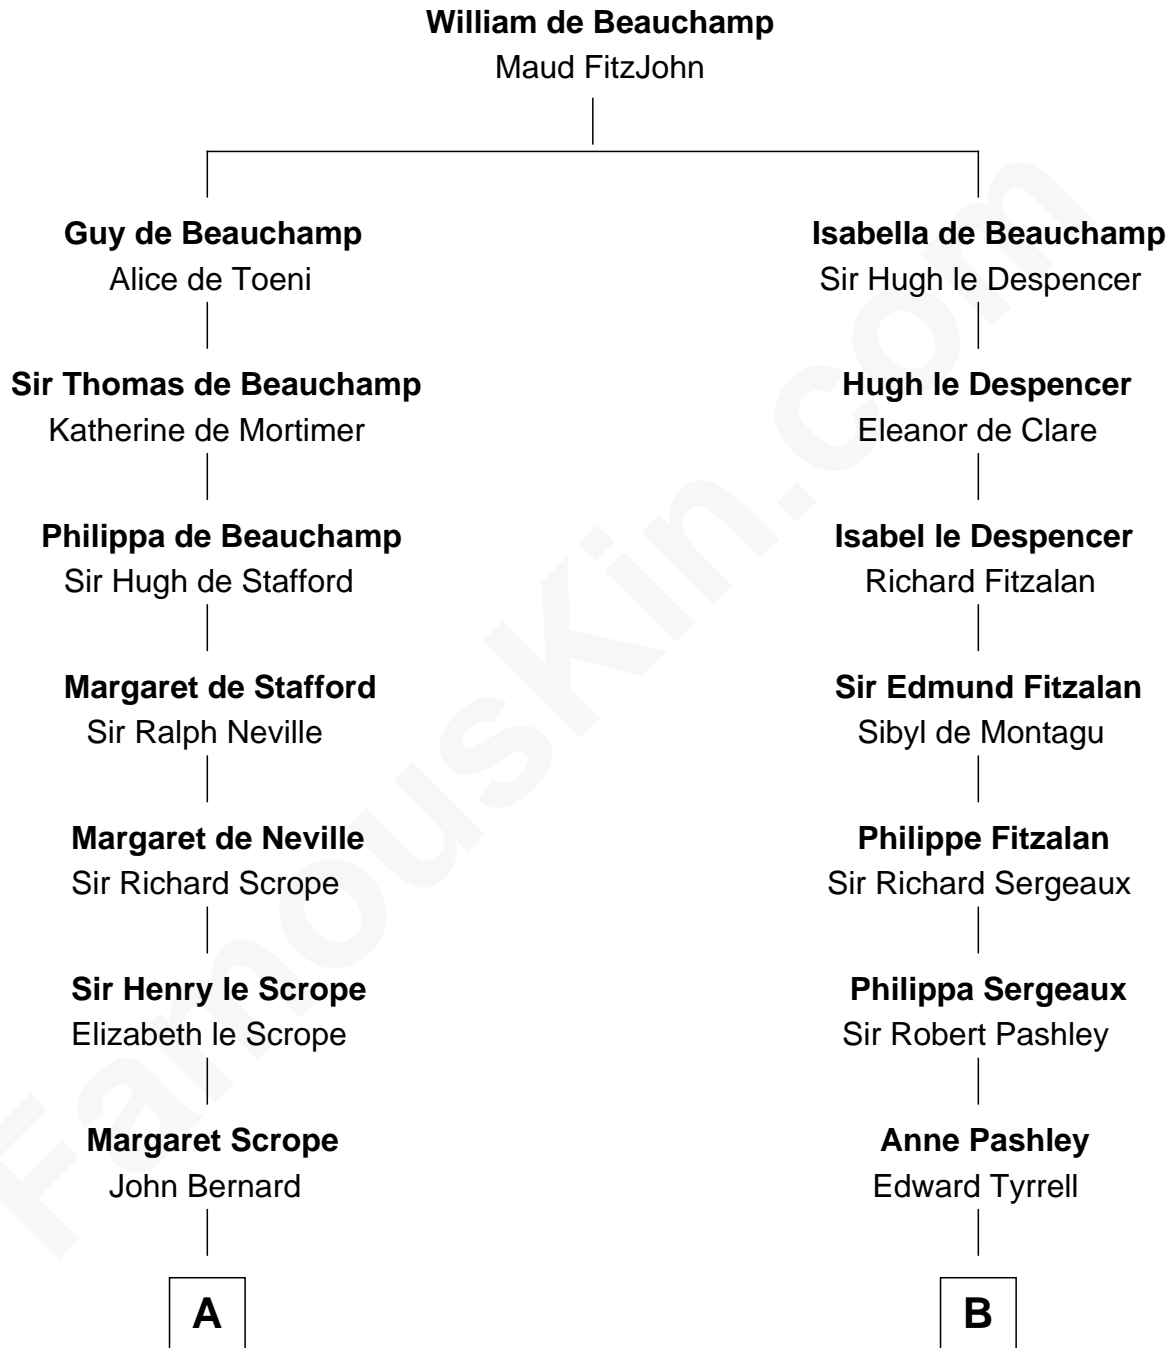

FamousKin.com
Relationship Chart of
Admiral Richard Byrd
Polar Explorer

19th cousin 1 time removed of
General James Longstreet
Confederate Army - U.S. Civil War

C

Col. William Byrd
Jane Meriwether Rivers

Richard Evelyn Byrd
Eleanor Bolling Flood

Admiral Richard Byrd
Polar Explorer

D

Deliverance Coward
James FitzRandolph

Hannah FitzRandolph
William Longstreet

James Longstreet
Mary Anna Dent

General James Longstreet
Confederate Army - U.S. Civil War