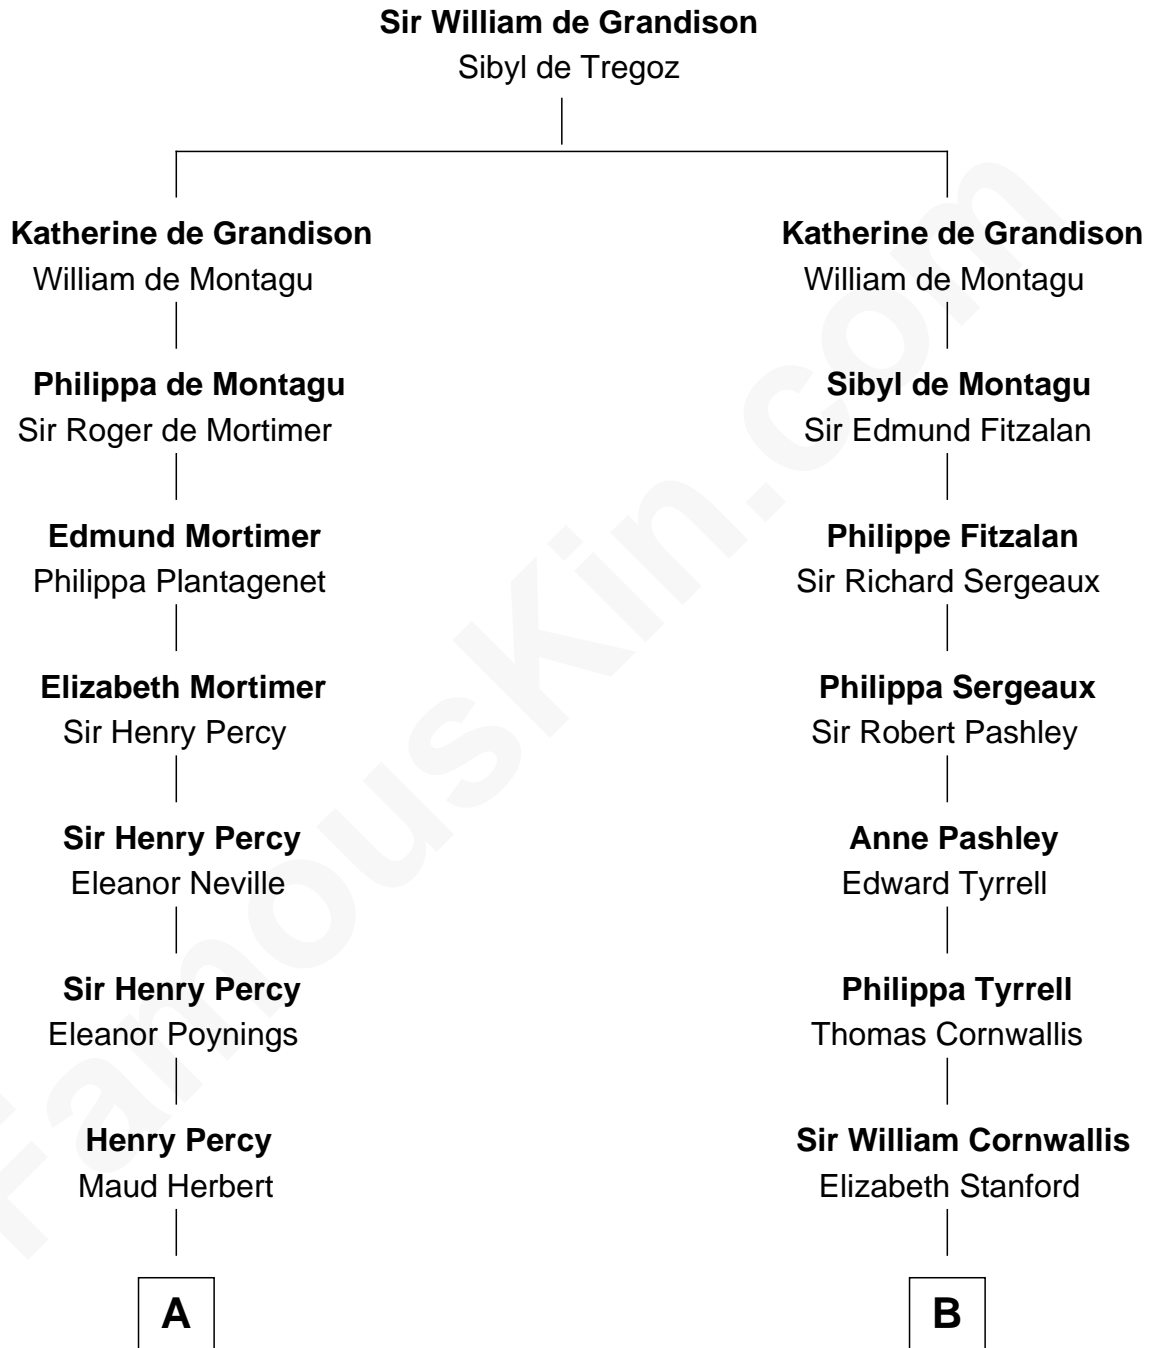

**FamousKin.com**  
**Relationship Chart of**  
**Admiral Richard Byrd**  
*Polar Explorer*

18th cousin 3 times removed of  
**General James Longstreet**  
*Confederate Army - U.S. Civil War*

**C**

**Thomas Taylor Byrd**  
Mary Armistead

**Richard Evelyn Byrd**  
Anne Harrison

**Col. William Byrd**  
Jane Meriwether Rivers

**Richard Evelyn Byrd**  
Eleanor Bolling Flood

**Admiral Richard Byrd**  
*Polar Explorer*

**D**

**James Longstreet**  
Mary Anna Dent