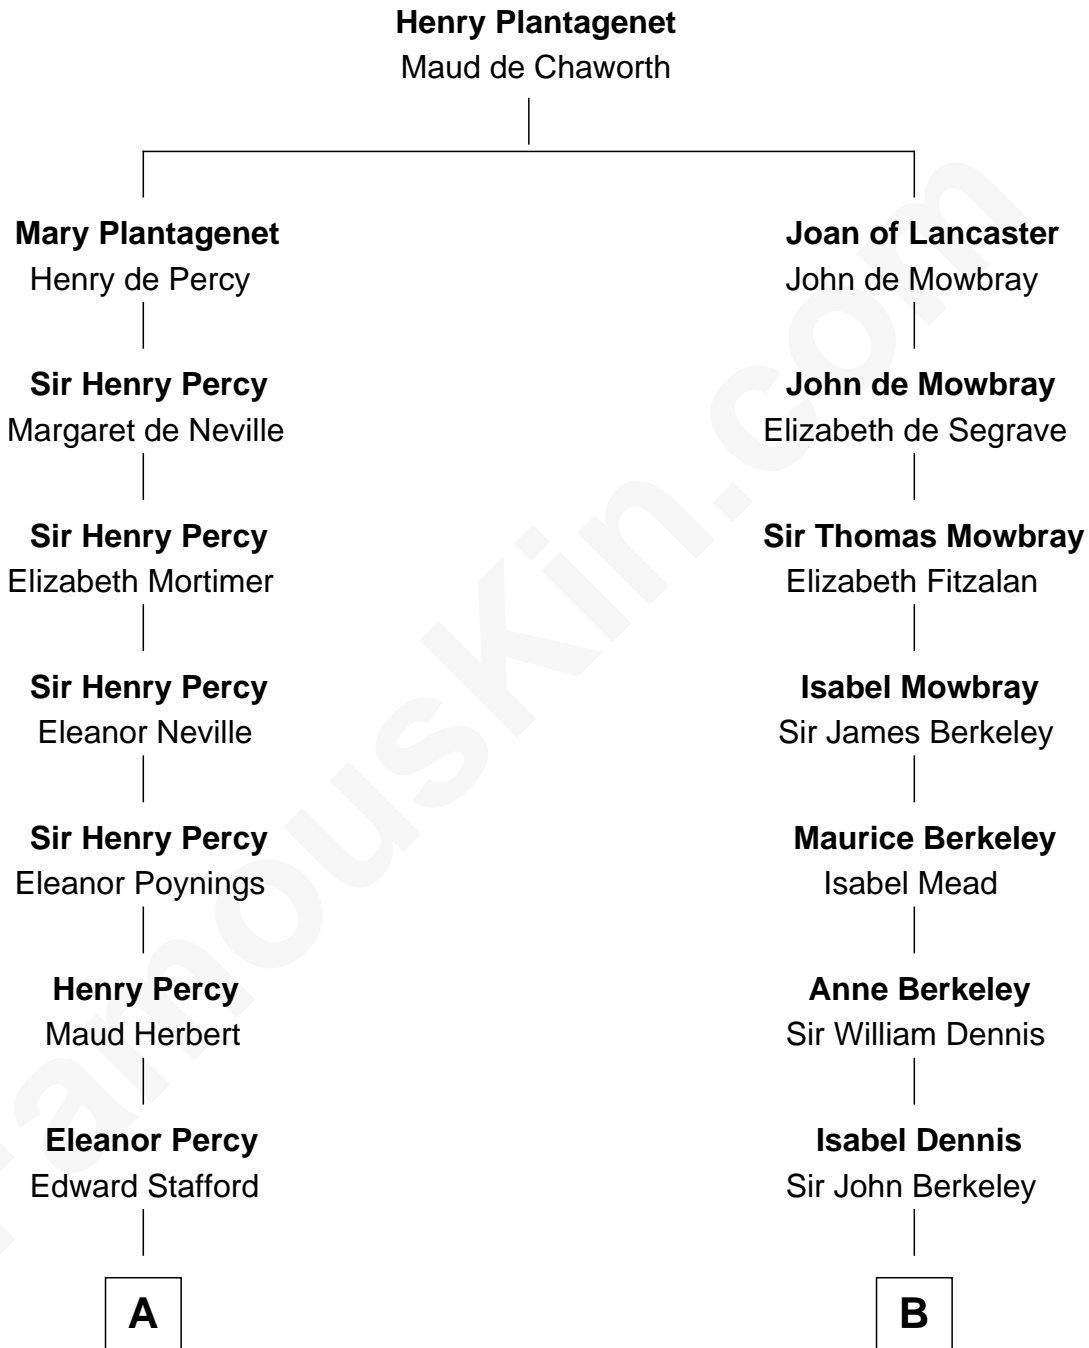

FamousKin.com
Relationship Chart of
Admiral Richard Byrd
Polar Explorer

18th cousin 2 times removed of
Jack London
Author of "The Call of the Wild"

C

Richard Evelyn Byrd

Anne Harrison

Col. William Byrd
Jane Meriwether Rivers

Richard Evelyn Byrd
Eleanor Bolling Flood

Admiral Richard Byrd
Polar Explorer

D

Flora Wellman

William Henry Chaney

Jack London
Author of "The Call of the Wild"

FamousKin.com