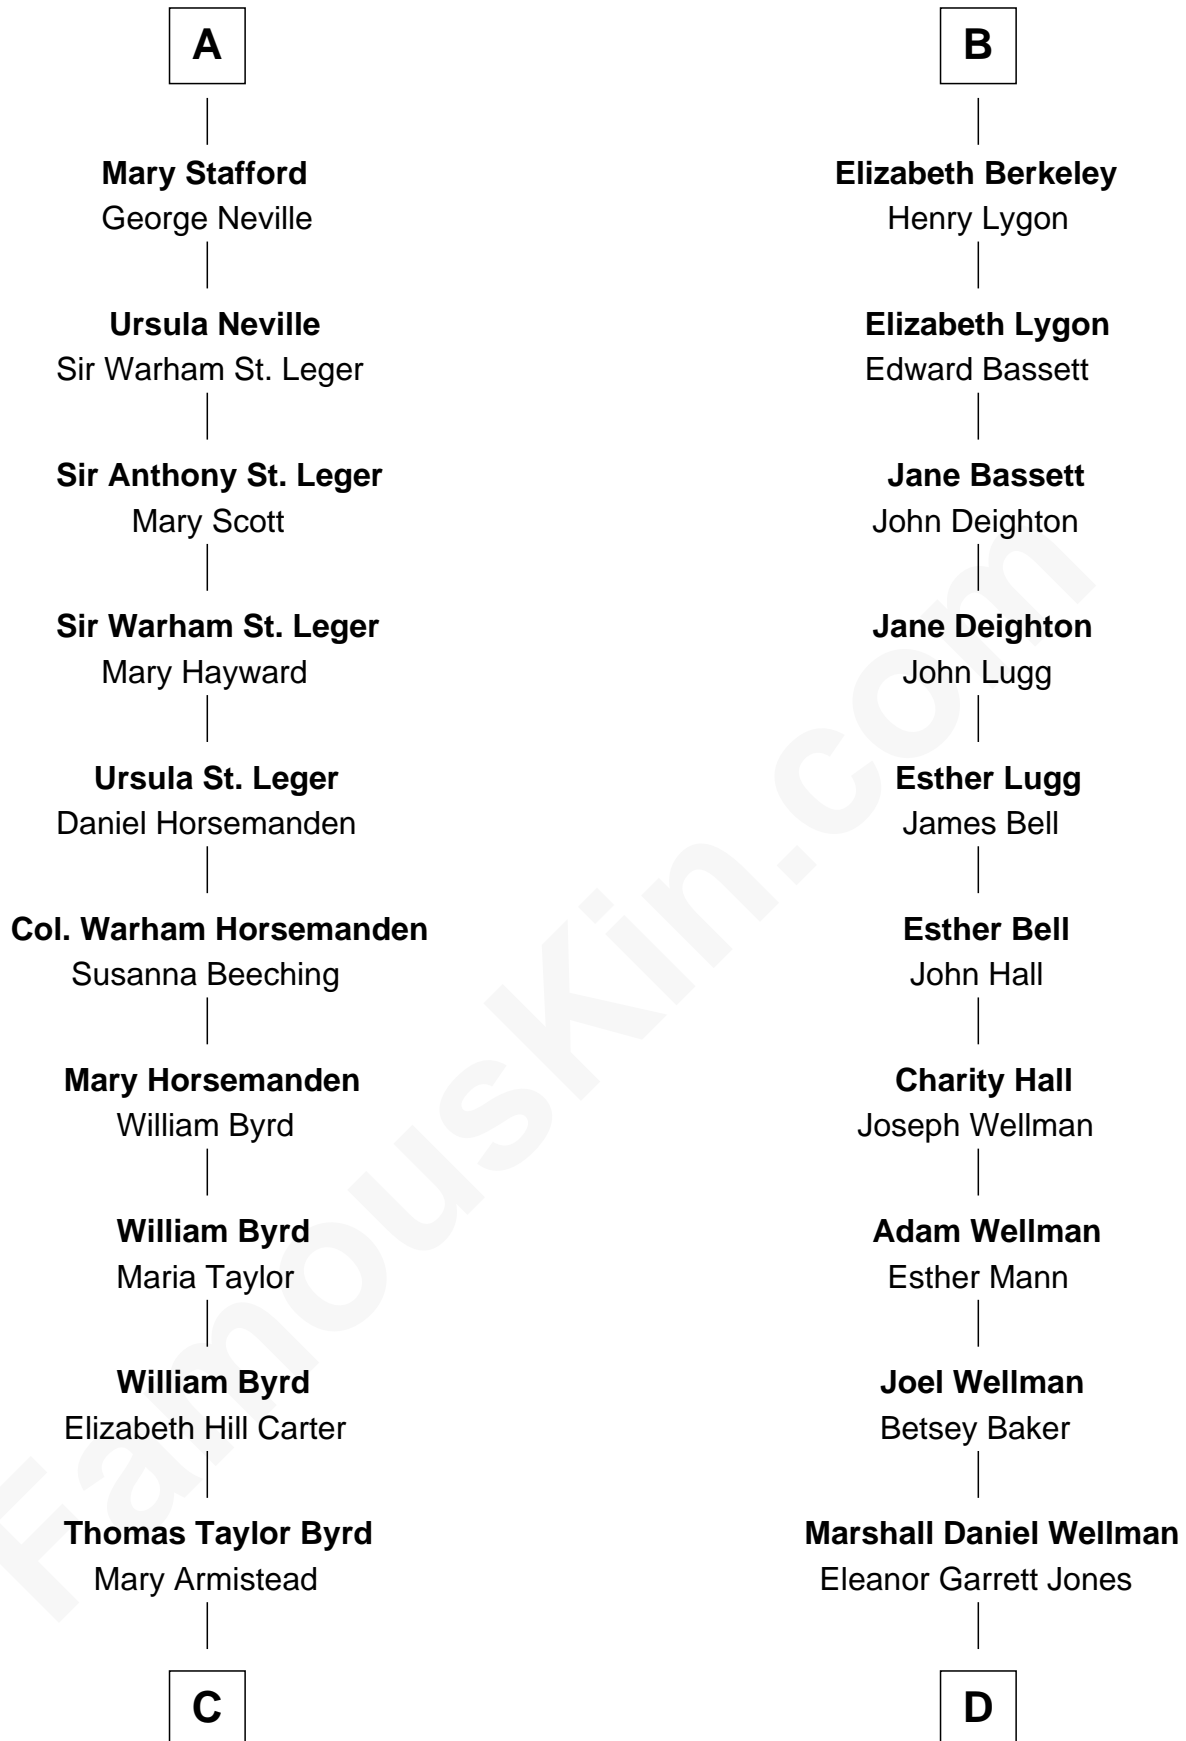

FamousKin.com
Relationship Chart of
Admiral Richard Byrd
Polar Explorer

18th cousin 2 times removed of
Jack London
Author of "The Call of the Wild"

C

Richard Evelyn Byrd

Anne Harrison

Col. William Byrd
Jane Meriwether Rivers

Richard Evelyn Byrd
Eleanor Bolling Flood

Admiral Richard Byrd
Polar Explorer

D

Flora Wellman

William Henry Chaney

Jack London
Author of "The Call of the Wild"

FamousKin.com