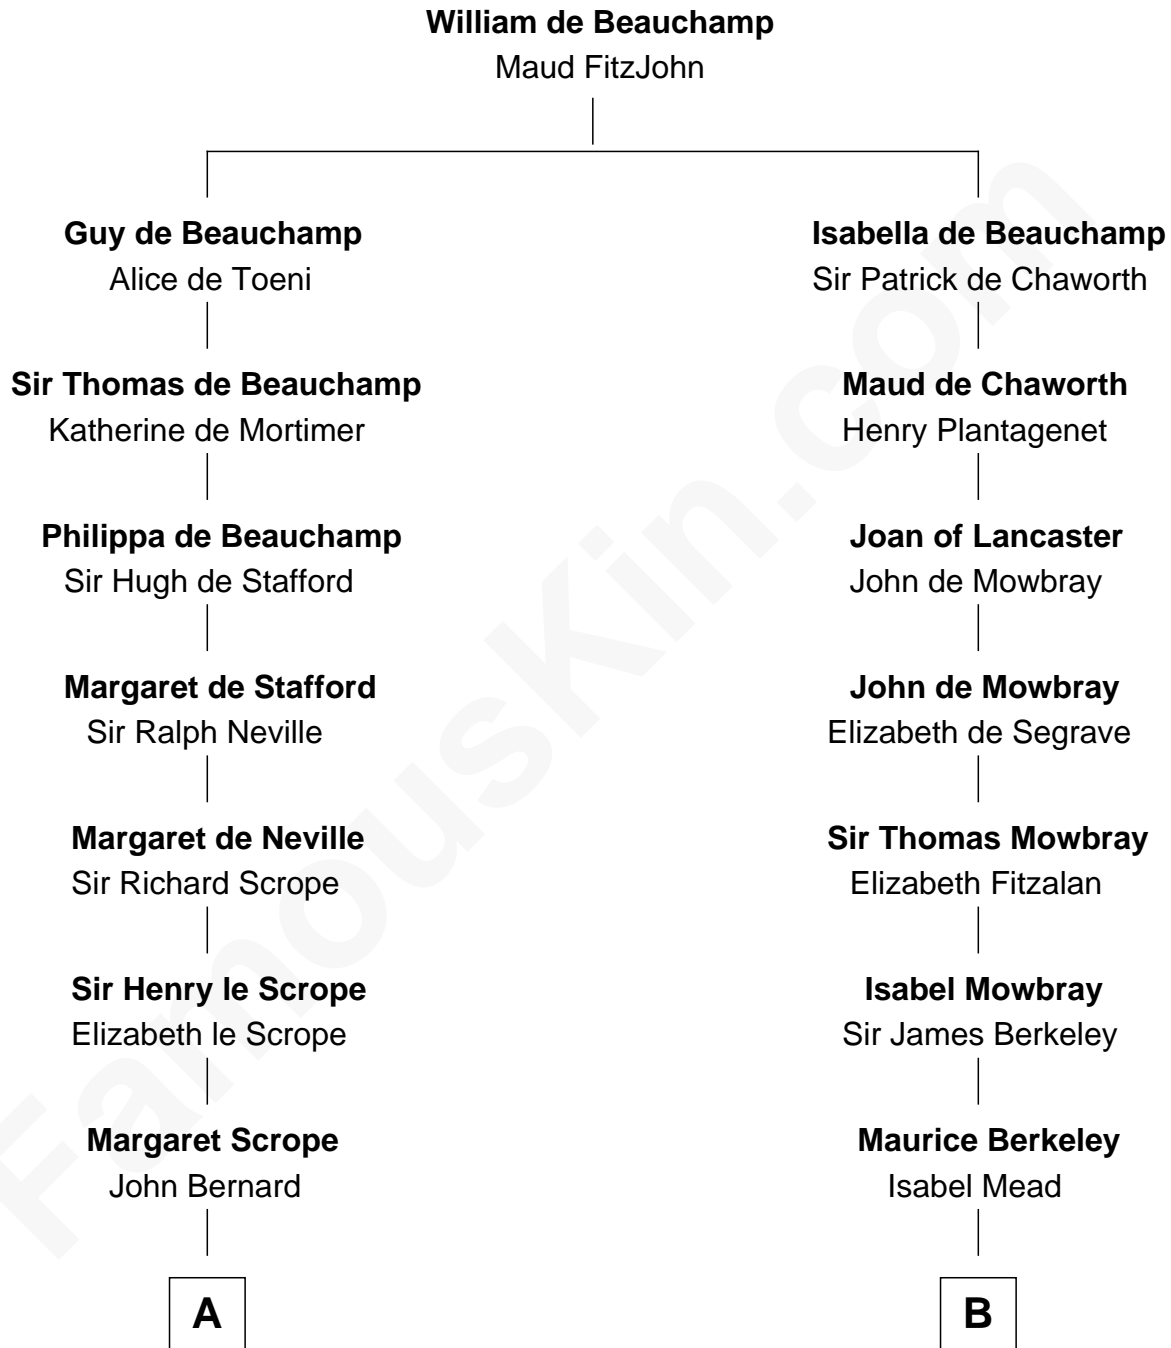

FamousKin.com
Relationship Chart of
Admiral Richard Byrd
Polar Explorer

19th cousin 1 time removed of
Jack London
Author of "The Call of the Wild"

C

Col. William Byrd
Jane Meriwether Rivers

Richard Evelyn Byrd
Eleanor Bolling Flood

Admiral Richard Byrd
Polar Explorer

D

Joel Wellman
Betsey Baker

Marshall Daniel Wellman
Eleanor Garrett Jones

Flora Wellman
William Henry Chaney

Jack London
Author of "The Call of the Wild"

FamousKin.com