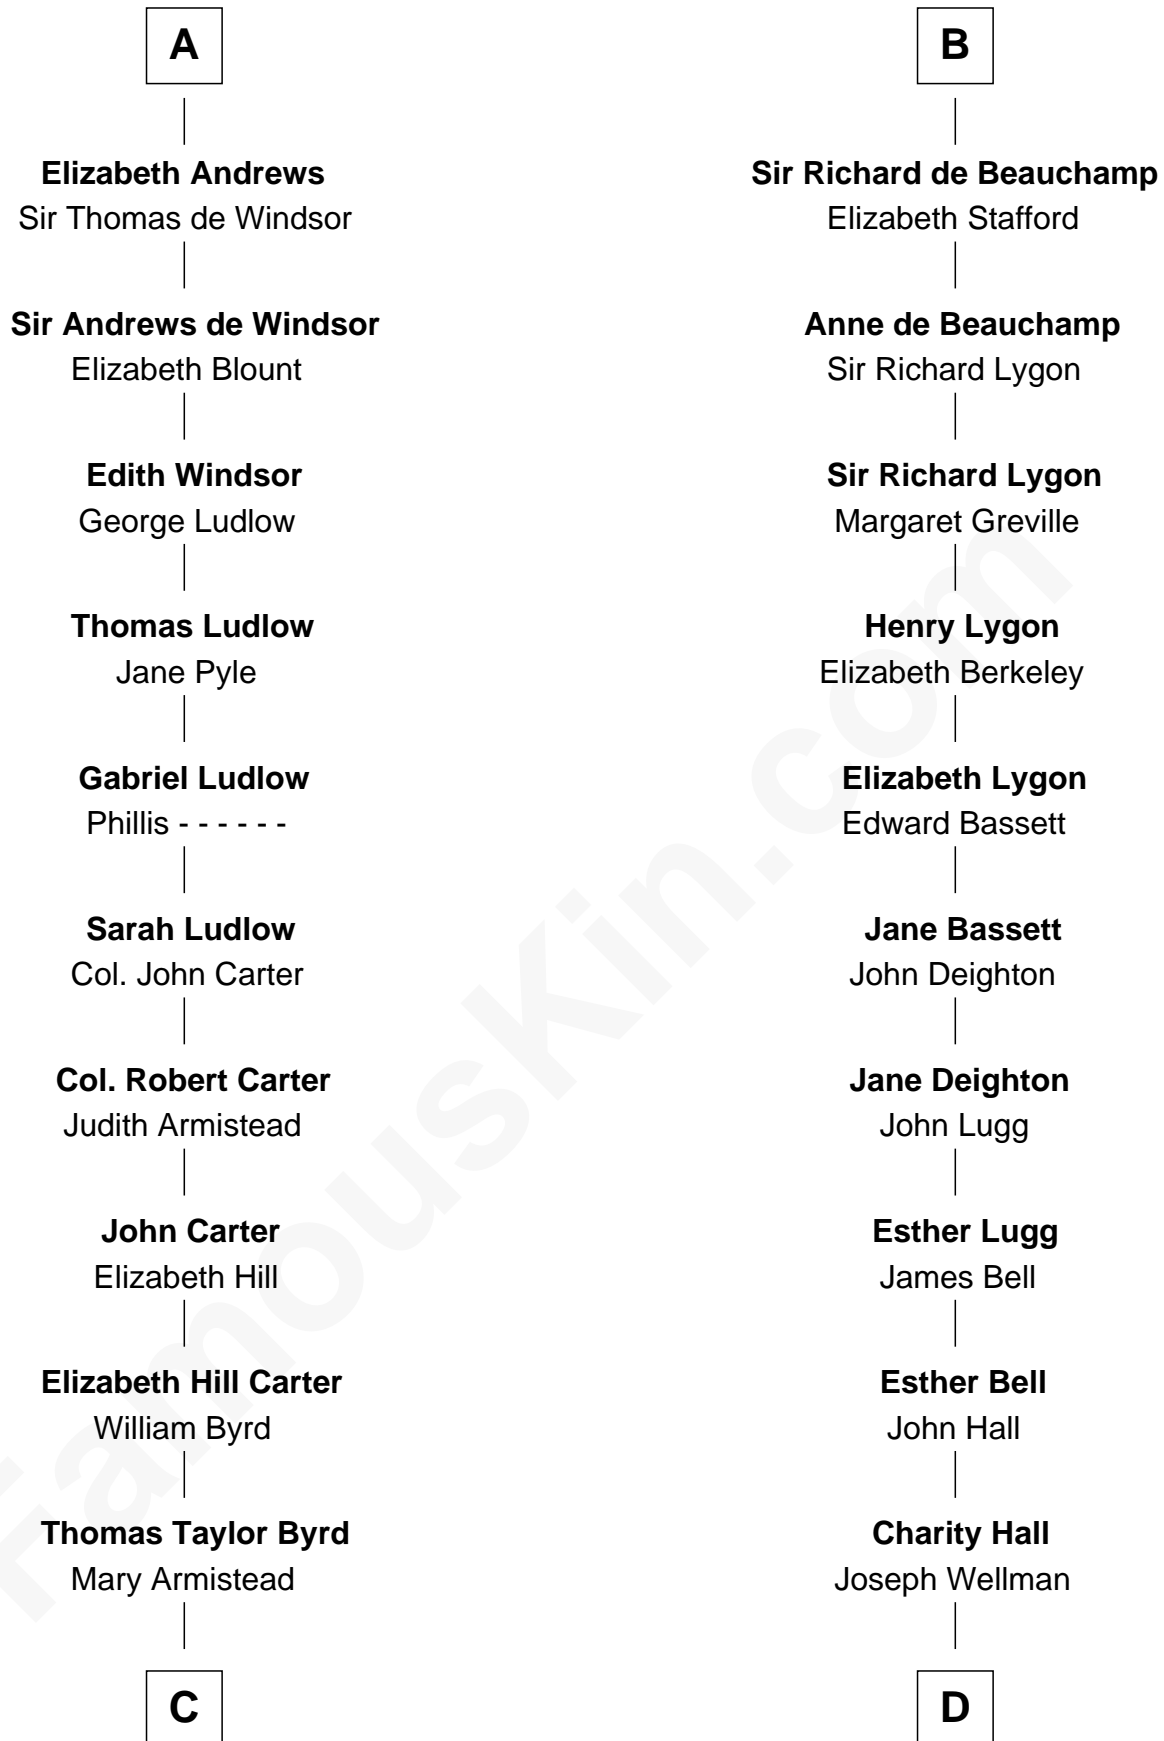

FamousKin.com
Relationship Chart of
Admiral Richard Byrd
Polar Explorer

20th cousin 1 time removed of
Jack London
Author of "The Call of the Wild"

Sir Hugh le Despencer
 Aveline Basset

Eleanor le Despencer
 Sir Hugh de Courtenay

A

Sir Hugh le Despencer
 Isabella de Beauchamp

Hugh le Despencer
 Eleanor de Clare

Sir Edward le Despencer
 Anne de Ferrers

Edward Despencer
 Elizabeth Burghersh

Margaret Despencer
 Robert de Ferrers

Sir Edmund Ferrers
 Ellen Roche

Margaret Ferrers
 John de Beauchamp

B

C

Richard Evelyn Byrd

Anne Harrison

Col. William Byrd
Jane Meriwether Rivers

Richard Evelyn Byrd
Eleanor Bolling Flood

Admiral Richard Byrd
Polar Explorer