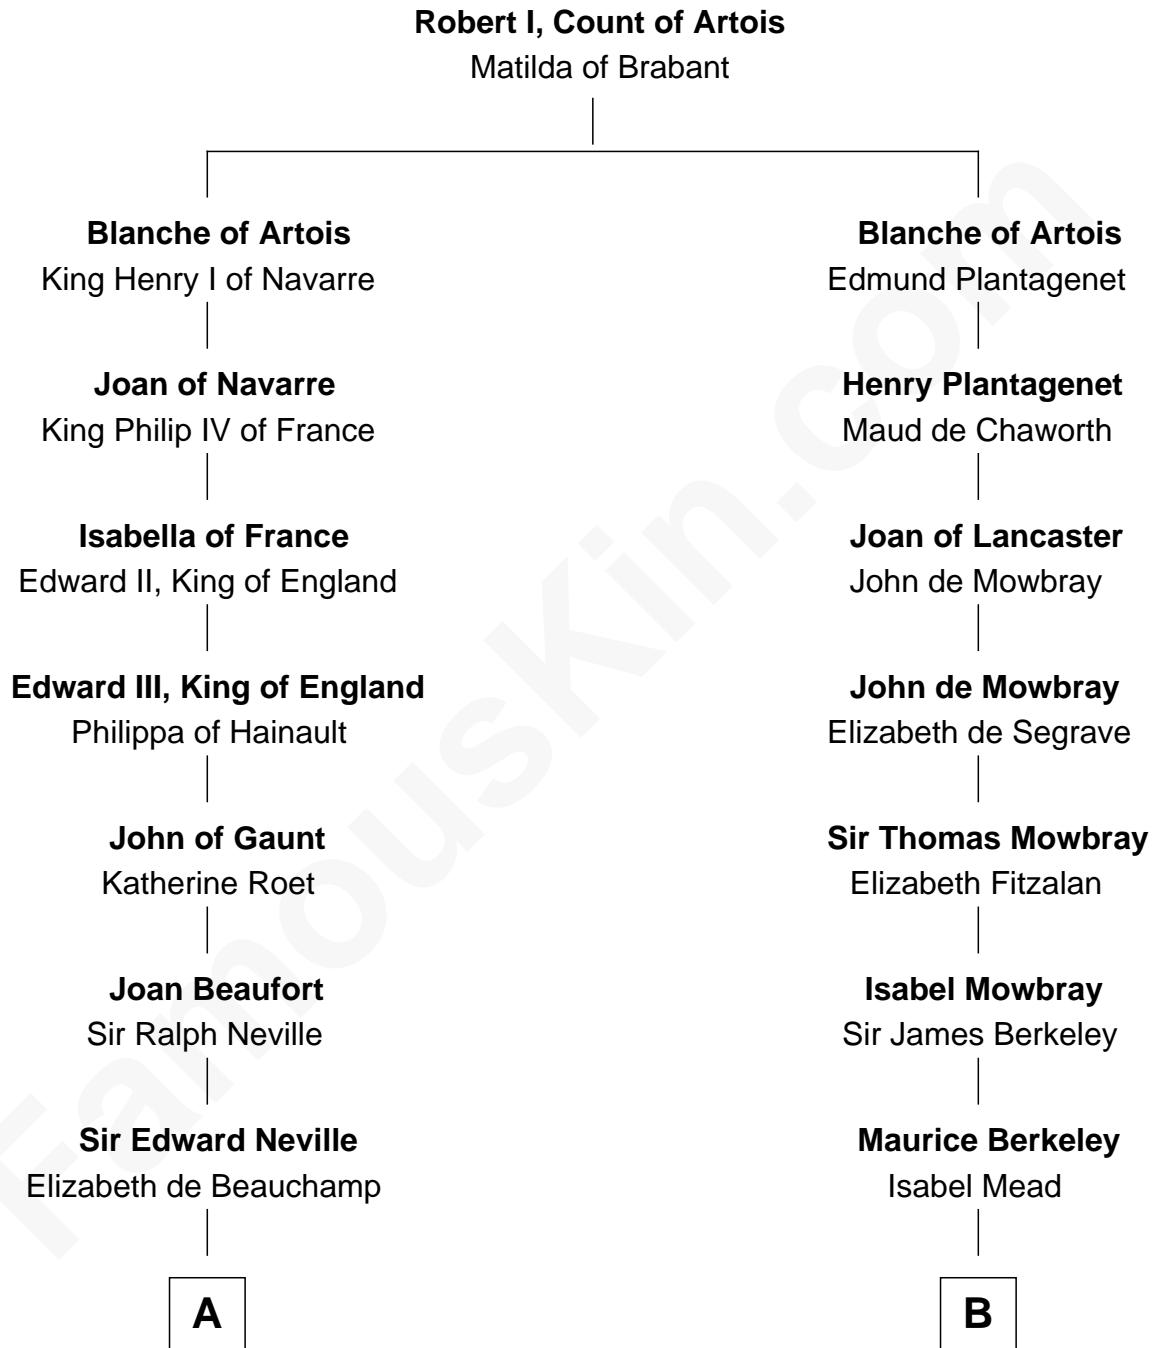

FamousKin.com
Relationship Chart of
Admiral Richard Byrd
Polar Explorer

20th cousin 1 time removed of
Jack London
Author of "The Call of the Wild"

C

Thomas Taylor Byrd

Mary Armistead

Richard Evelyn Byrd

Anne Harrison

Col. William Byrd

Jane Meriwether Rivers

Richard Evelyn Byrd

Eleanor Bolling Flood

Admiral Richard Byrd

Polar Explorer

D

Joel Wellman