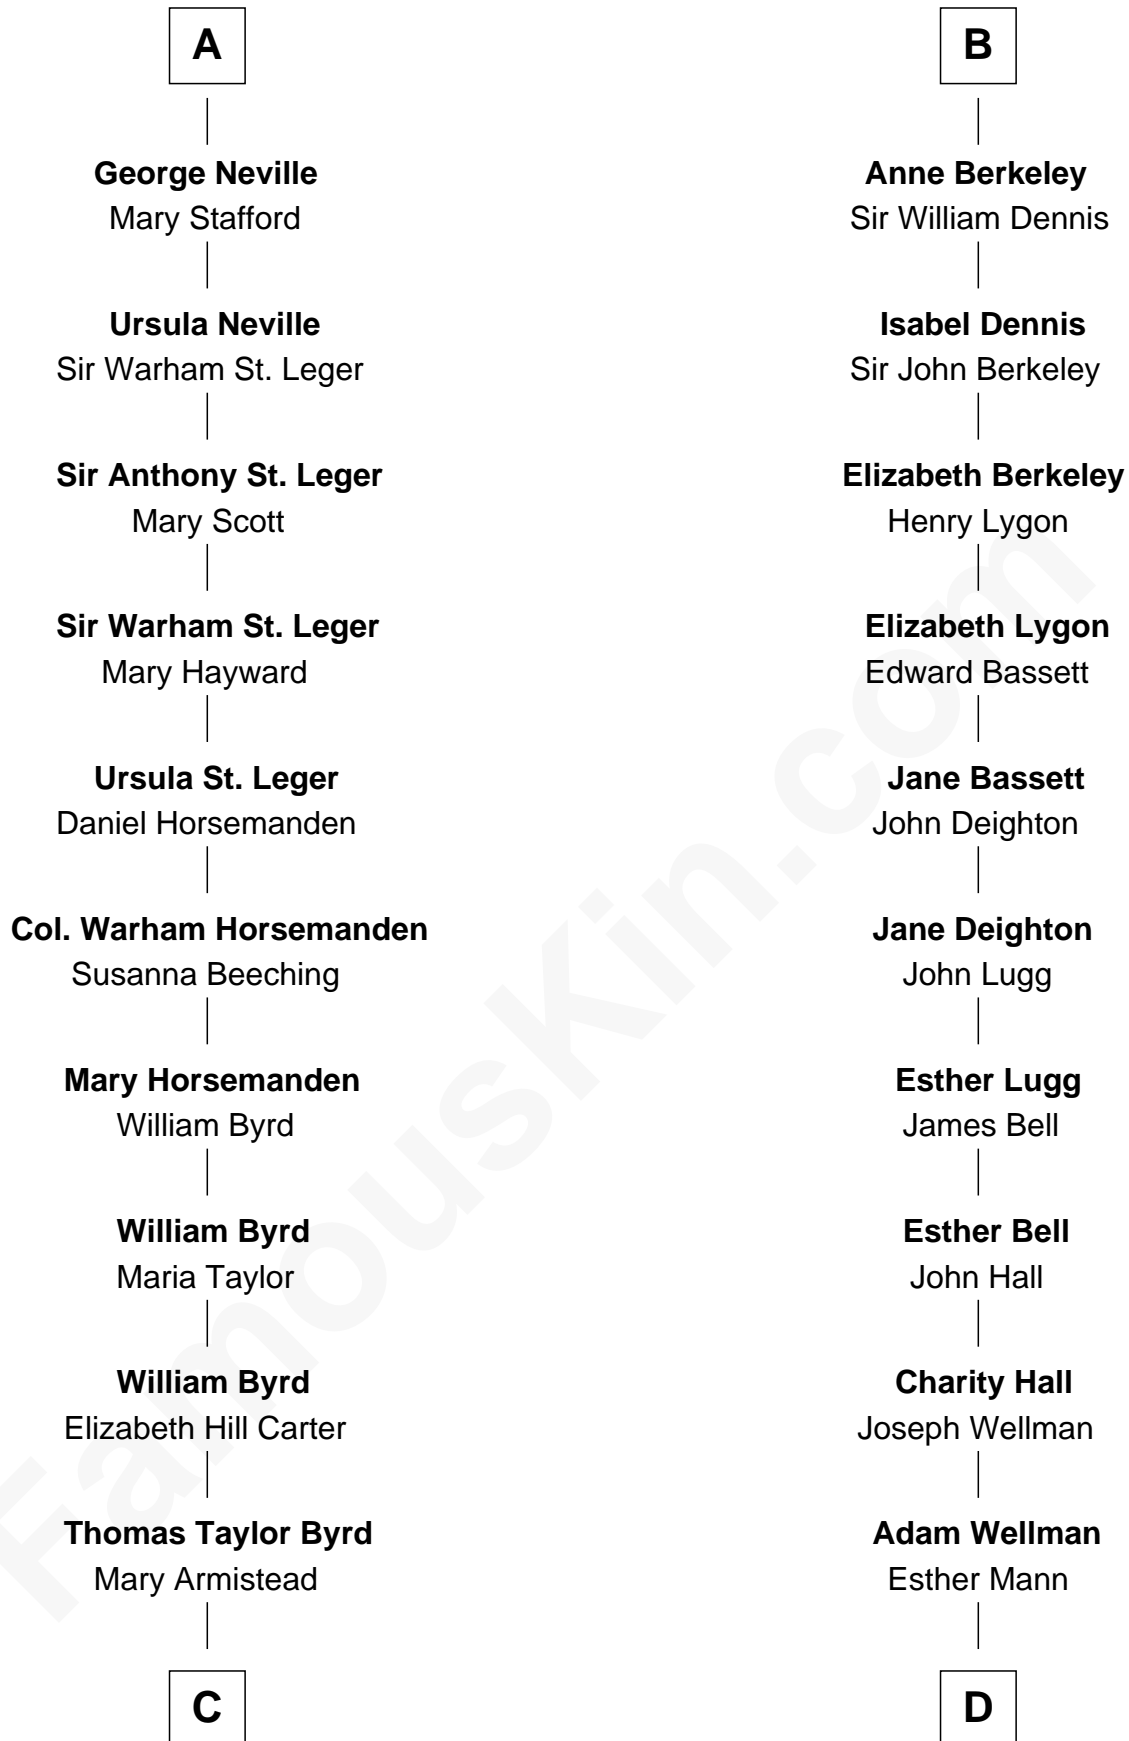

## Relationship Chart of

### Admiral Richard Byrd

*Polar Explorer*

20th cousin of

### Jack London

*Author of "The Call of the Wild"*

**C**

**Richard Evelyn Byrd**

Anne Harrison

**Col. William Byrd**  
Jane Meriwether Rivers

**Richard Evelyn Byrd**  
Eleanor Bolling Flood

**Admiral Richard Byrd**  
*Polar Explorer*