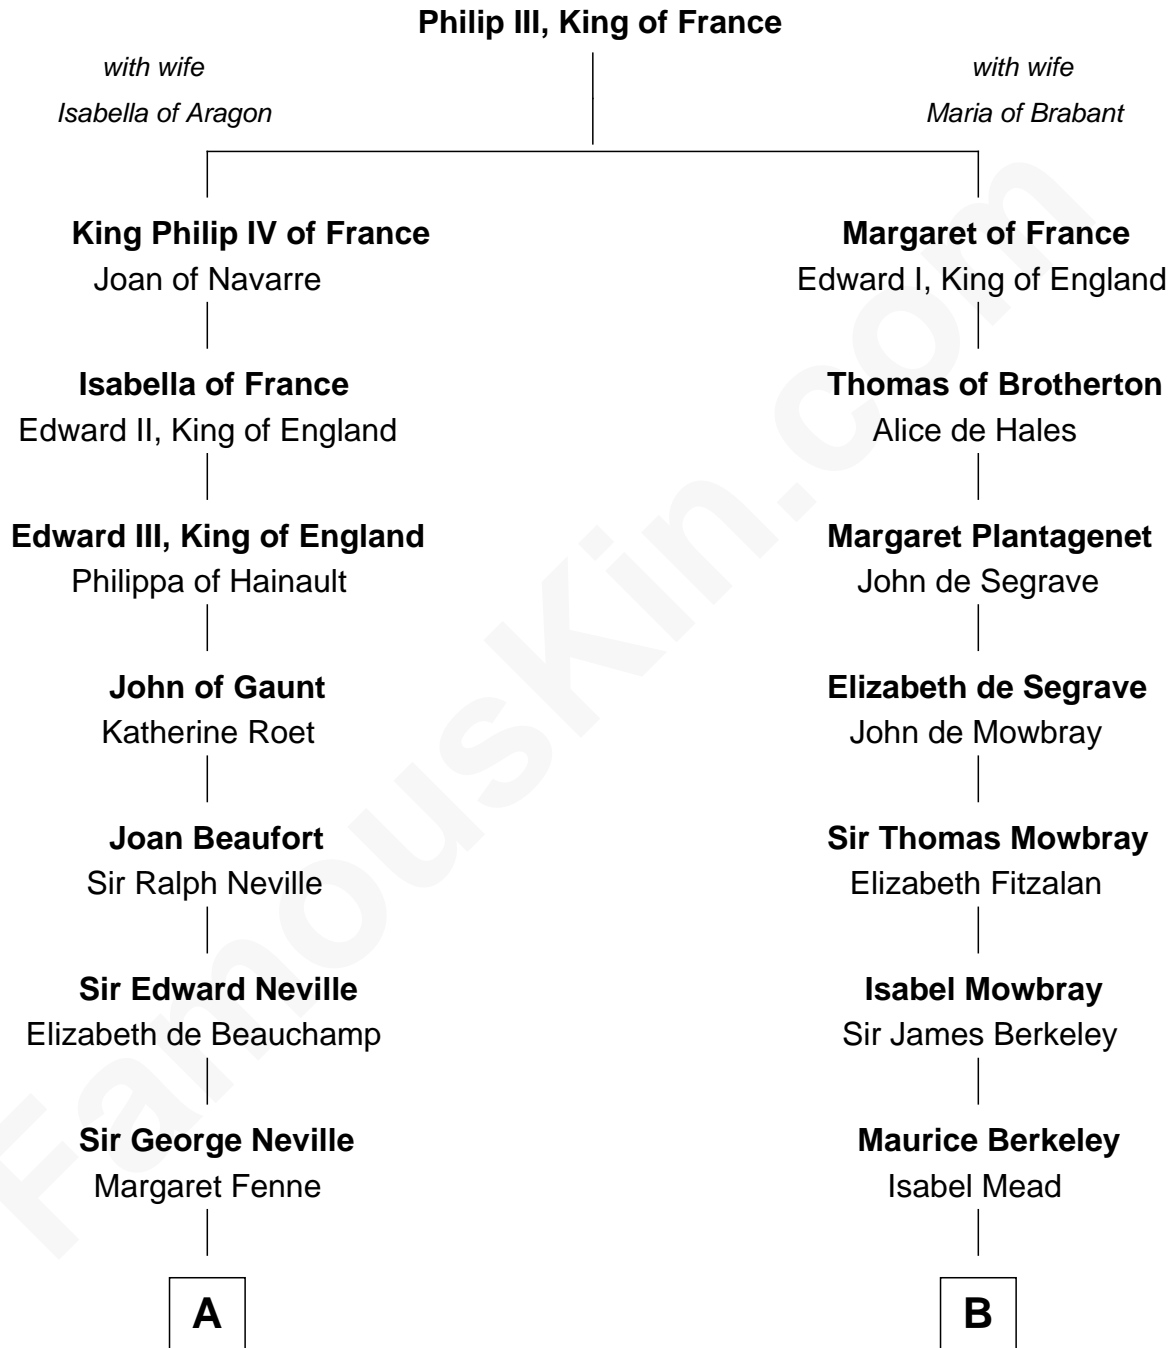

## Relationship Chart of

### Admiral Richard Byrd

*Polar Explorer*

20th cousin of

### Jack London

*Author of "The Call of the Wild"*

**C**

**Richard Evelyn Byrd**

Anne Harrison

**Col. William Byrd**  
Jane Meriwether Rivers

**Richard Evelyn Byrd**  
Eleanor Bolling Flood

**Admiral Richard Byrd**  
*Polar Explorer*