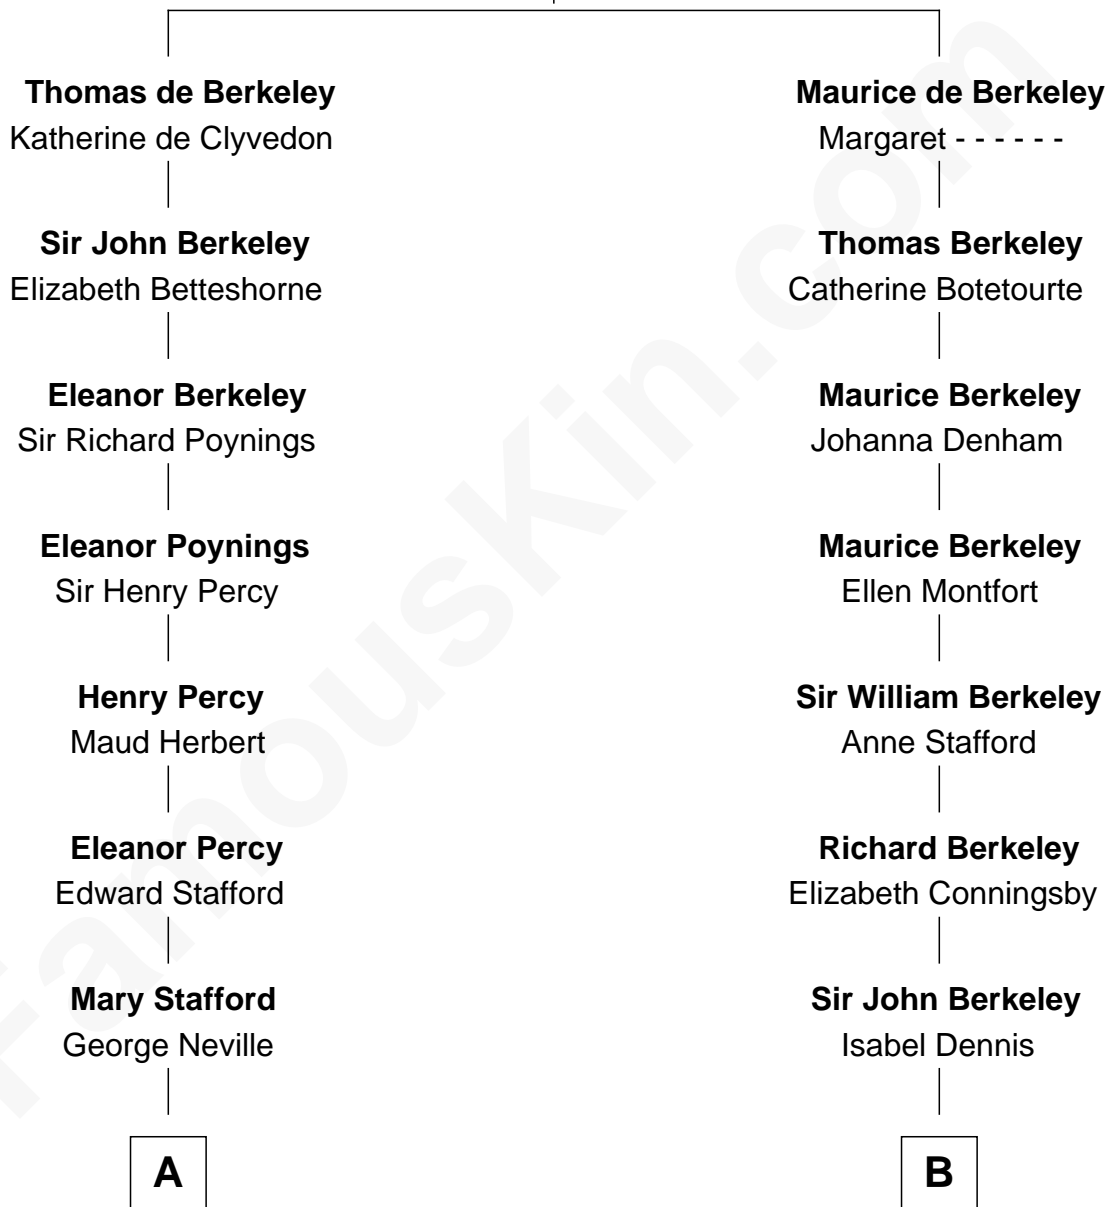

FamousKin.com
Relationship Chart of
Admiral Richard Byrd
Polar Explorer

18th cousin 1 time removed of
Jack London
Author of "The Call of the Wild"

Sir Maurice de Berkeley
 Eve la Zouche

C

Col. William Byrd
Jane Meriwether Rivers

Richard Evelyn Byrd
Eleanor Bolling Flood

Admiral Richard Byrd
Polar Explorer

D

Flora Wellman
William Henry Chaney

Jack London
Author of "The Call of the Wild"

FamousKin.com