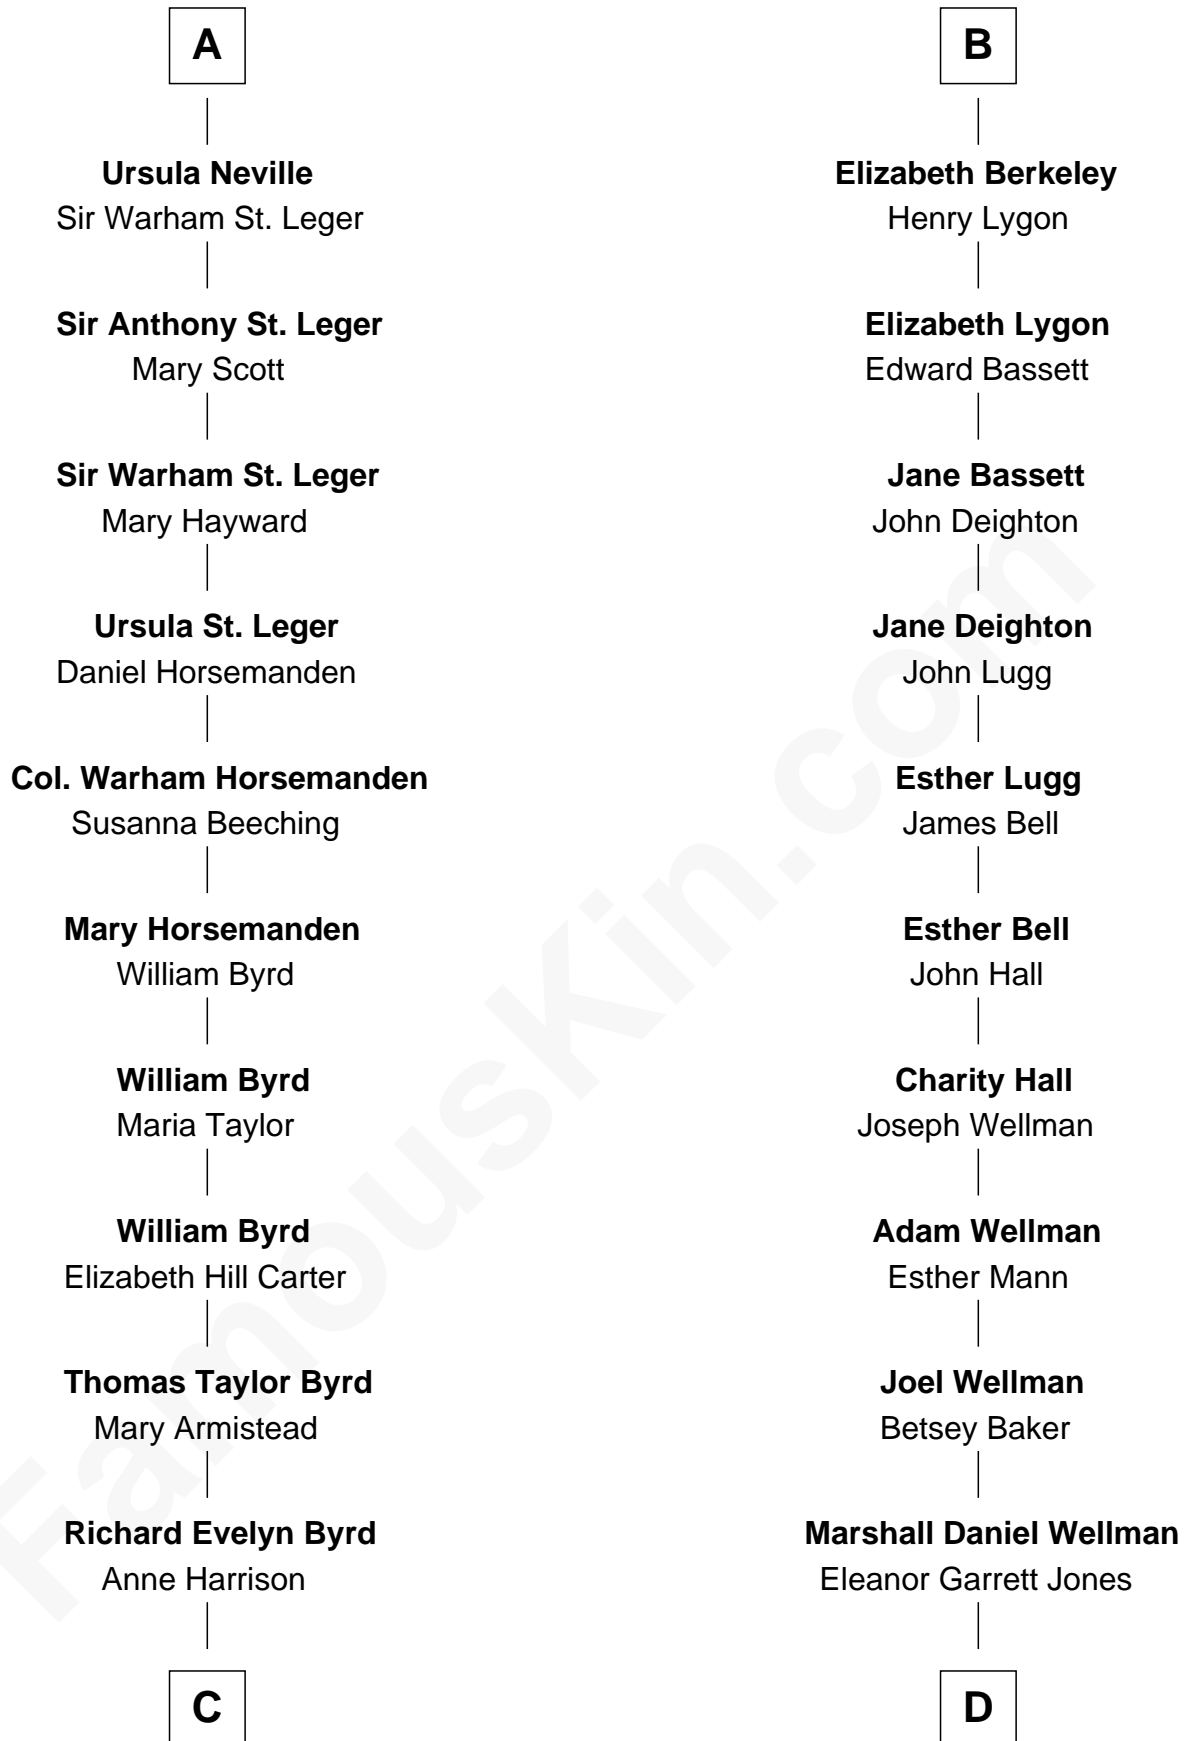

FamousKin.com
Relationship Chart of
Admiral Richard Byrd
Polar Explorer

18th cousin 1 time removed of
Jack London
Author of "The Call of the Wild"

Sir Maurice de Berkeley
 Eve la Zouche

C

Col. William Byrd
Jane Meriwether Rivers

Richard Evelyn Byrd
Eleanor Bolling Flood

Admiral Richard Byrd
Polar Explorer

D

Flora Wellman
William Henry Chaney

Jack London
Author of "The Call of the Wild"

FamousKin.com