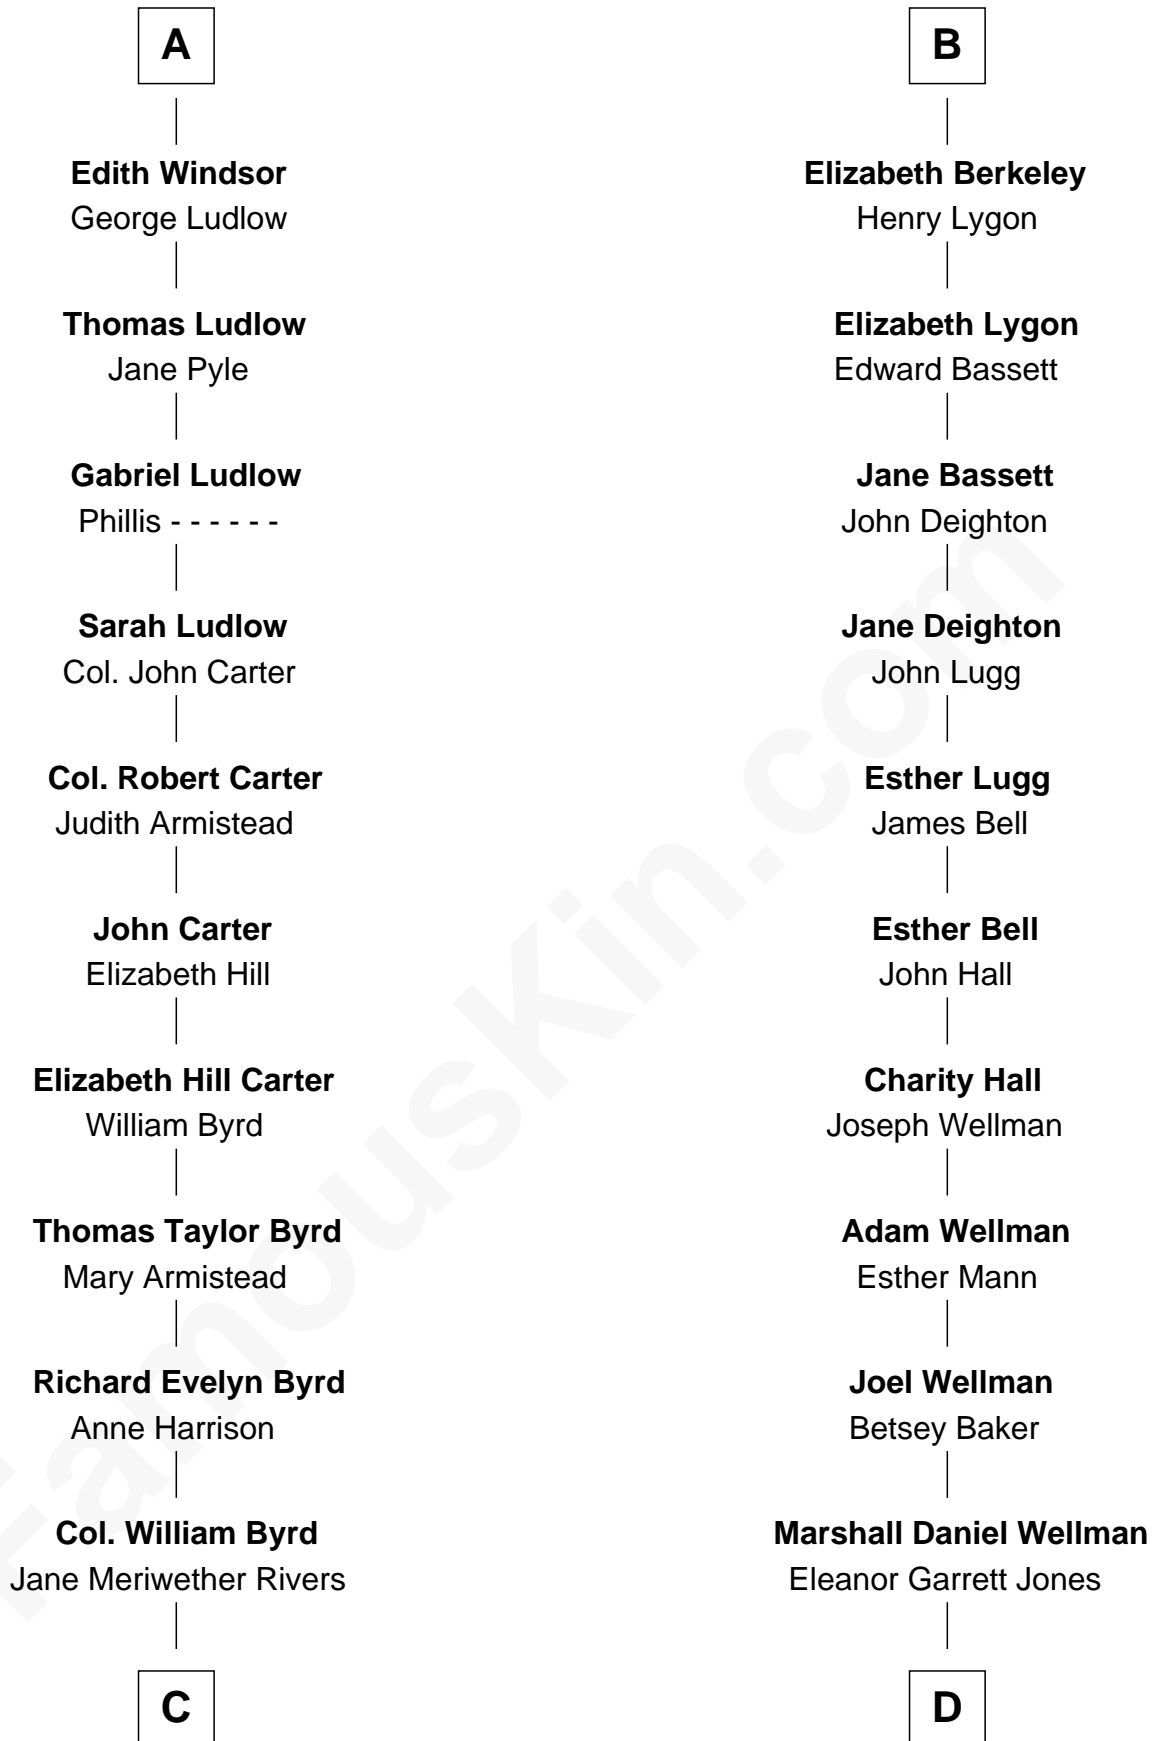

## Relationship Chart of

### Admiral Richard Byrd

*Polar Explorer*

18th cousin of

### Jack London

*Author of "The Call of the Wild"*

**Humphrey de Bohun**  
Elizabeth Plantagenet

**C**

**Richard Evelyn Byrd**

Eleanor Bolling Flood

**Admiral Richard Byrd**

*Polar Explorer*