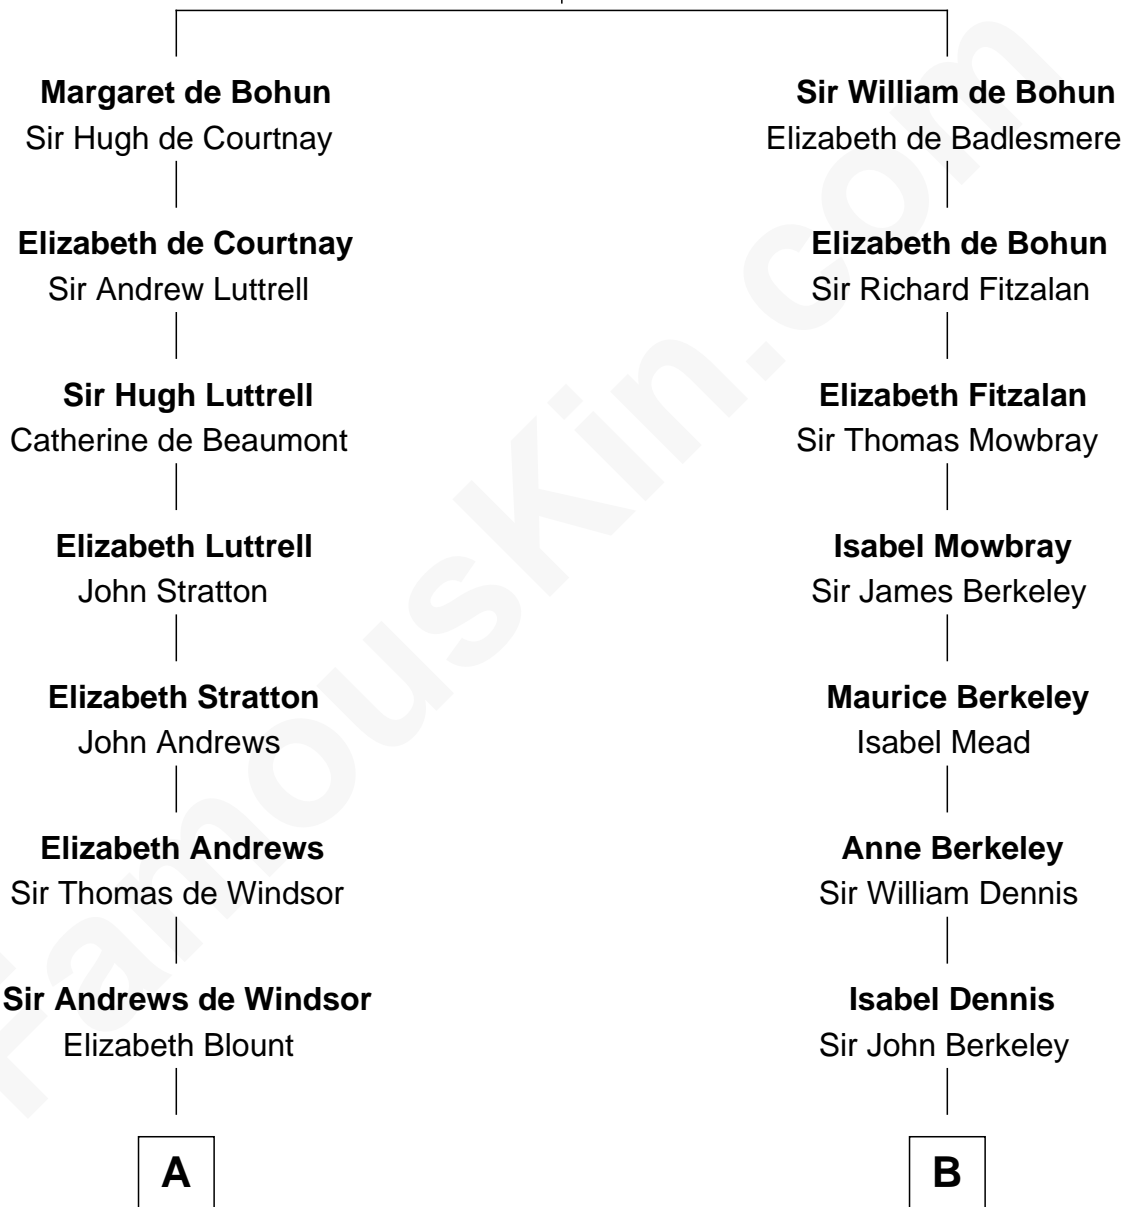

## Relationship Chart of

### Admiral Richard Byrd

*Polar Explorer*

18th cousin of

### Jack London

*Author of "The Call of the Wild"*

**Humphrey de Bohun**  
Elizabeth Plantagenet

**C**

**Richard Evelyn Byrd**

Eleanor Bolling Flood

**Admiral Richard Byrd**

*Polar Explorer*