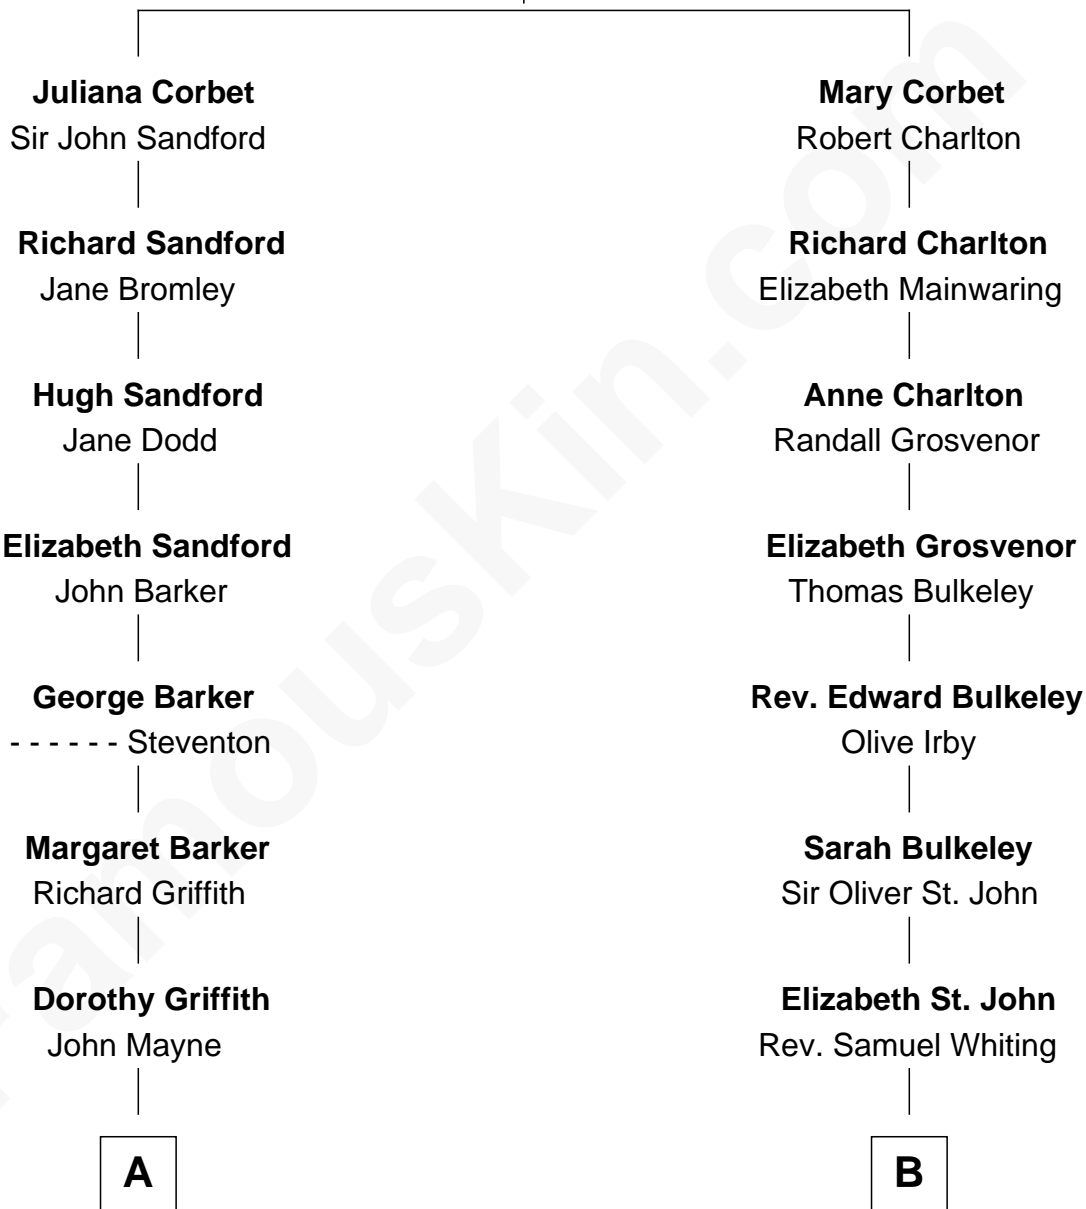

FamousKin.com
Relationship Chart of
Admiral Richard Byrd
Polar Explorer

15th cousin 1 time removed of
John Kerry
68th U.S. Secretary of State

Sir Robert Corbet
 Margaret - - - - -

A

Blanche Mayne
Charles Harrison

Anne Harrison
Thomas Willing

Charles Willing
Anne Shippen

Mary Willing
William Byrd

Evelyn Taylor Byrd
Benjamin Harrison

Anne Harrison
Richard Evelyn Byrd

Col. William Byrd
Jane Meriwether Rivers

Richard Evelyn Byrd
Eleanor Bolling Flood

Admiral Richard Byrd
Polar Explorer

B

Elizabeth Whiting
Jeremiah Hobart

Dorothy Hobart
Daniel Mason

Jeremiah Mason
Mary Clark

Jeremiah Mason
Elizabeth Fitch

Jeremiah Mason
Mary Means

Robert Means Mason
Sarah Ellen Francis