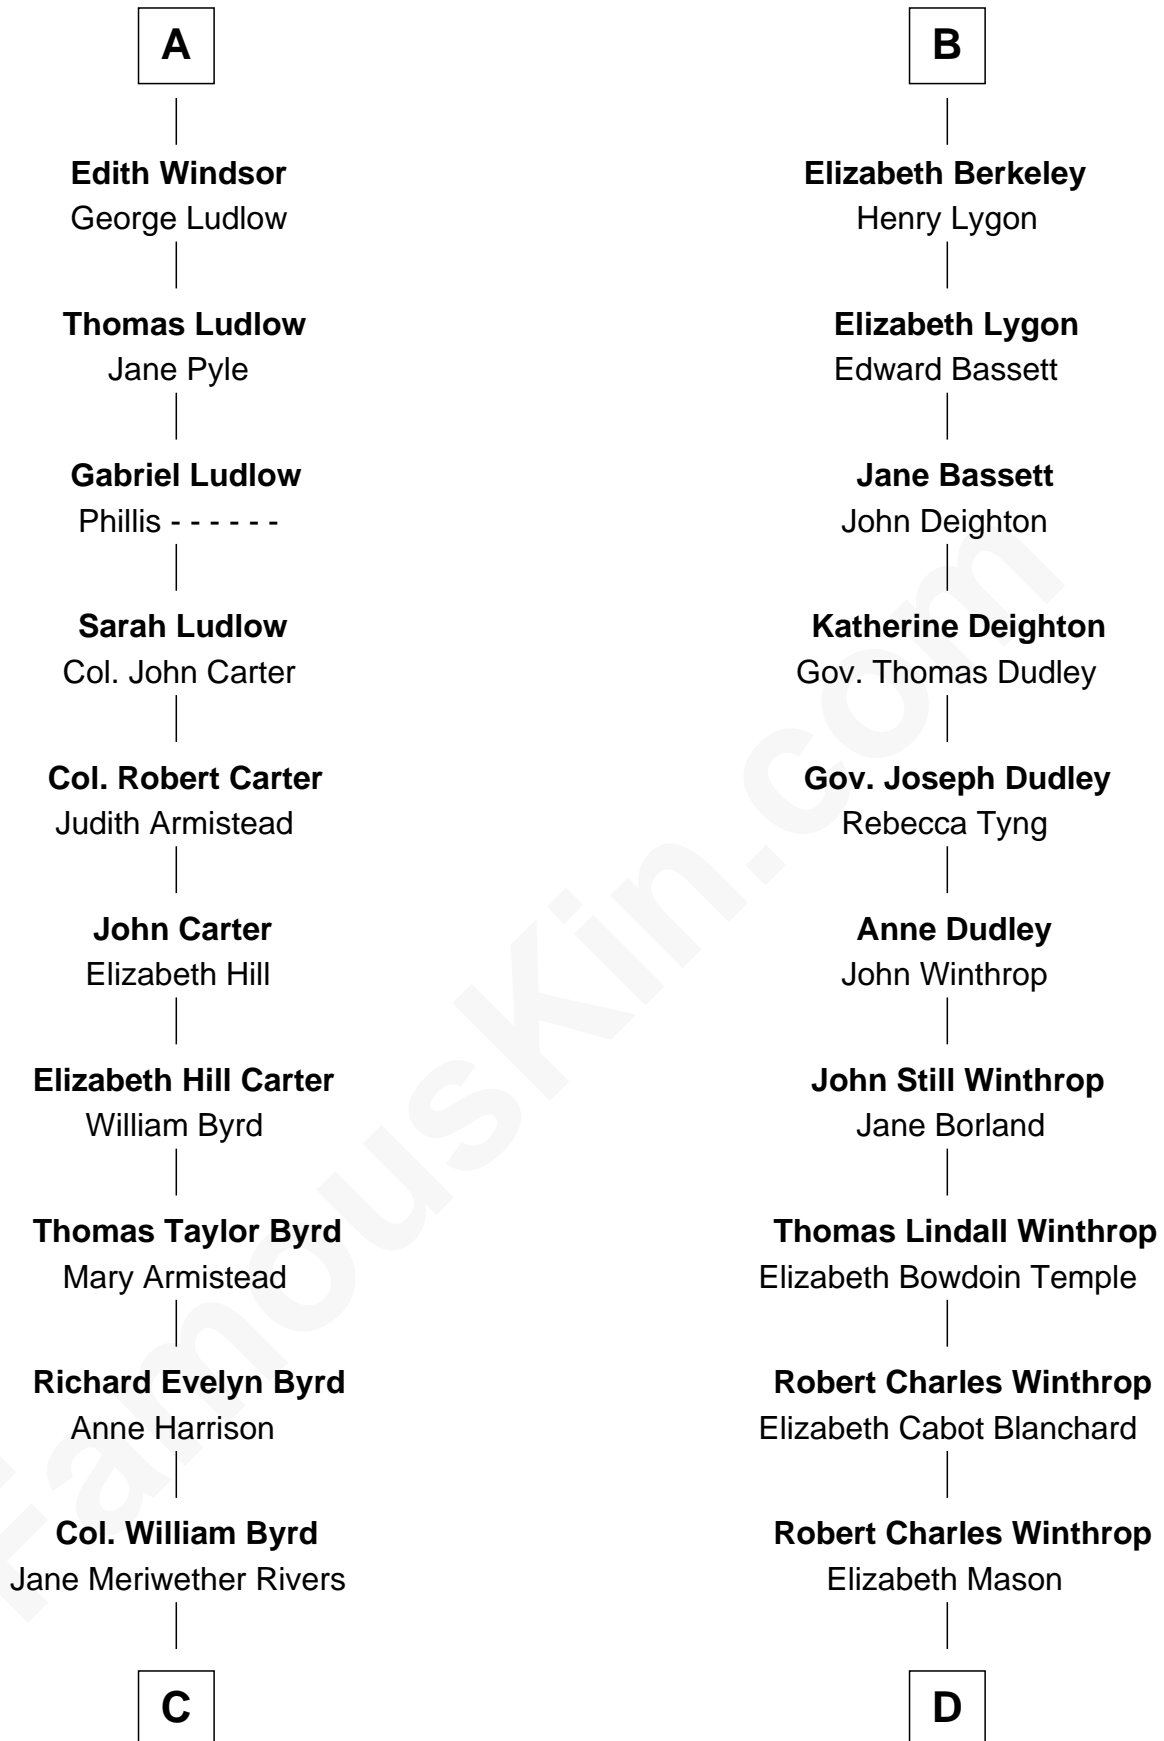

FamousKin.com

Relationship Chart of

Admiral Richard Byrd

Polar Explorer

18th cousin 1 time removed of

John Kerry

68th U.S. Secretary of State

Humphrey de Bohun
Elizabeth Plantagenet

C

Richard Evelyn Byrd
Eleanor Bolling Flood

Admiral Richard Byrd
Polar Explorer

D

Margaret Tyndal Winthrop
James Grant Forbes

Rosemary Isabel Forbes
Richard John Kerry

John Kerry
68th U.S. Secretary of State