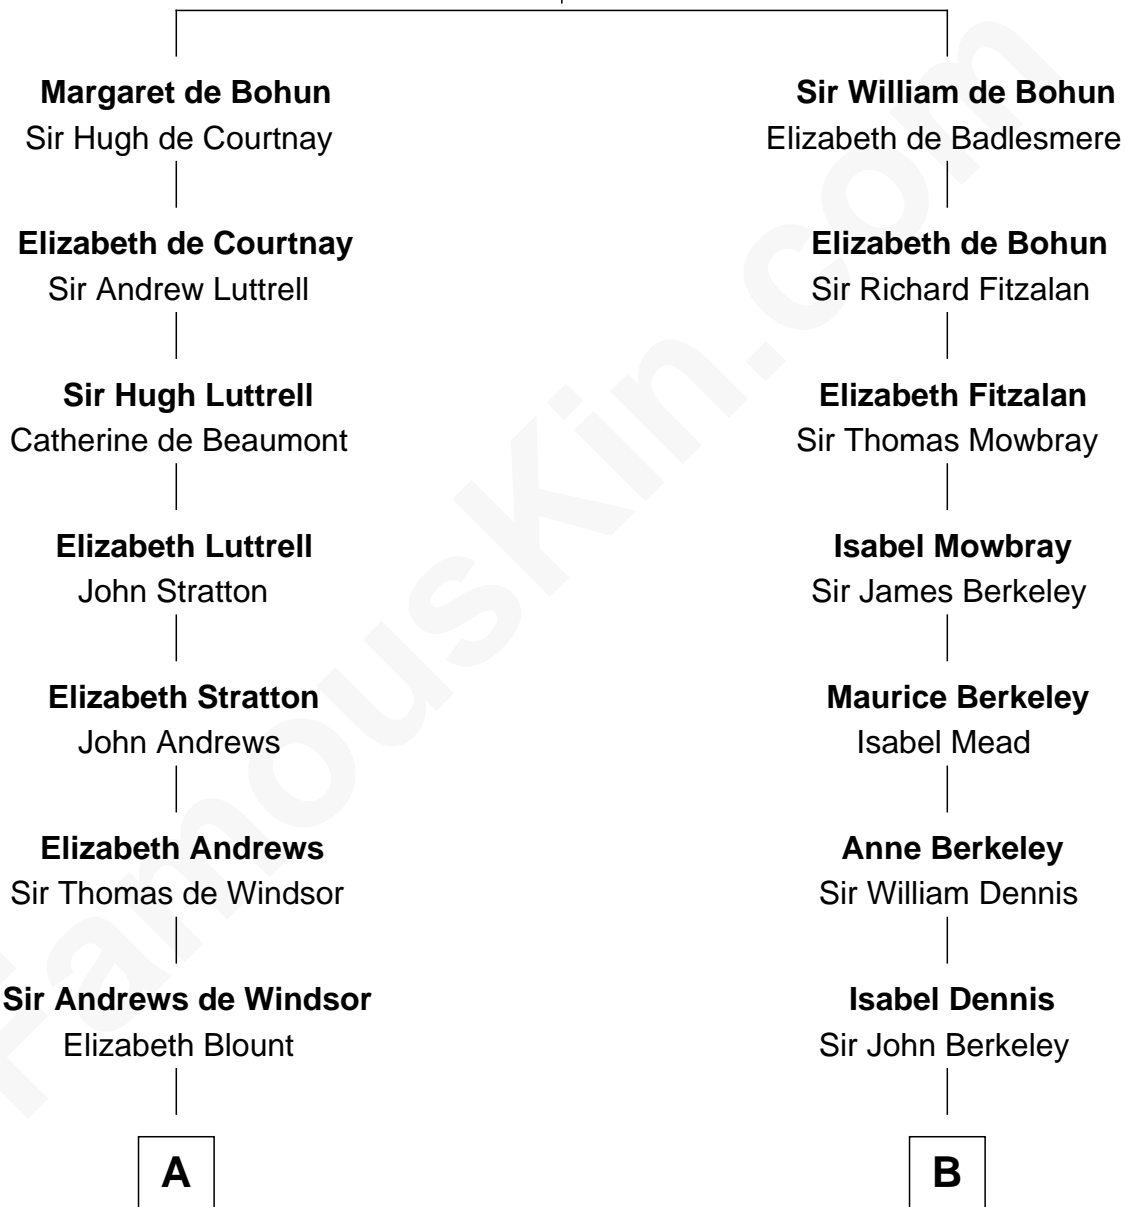

FamousKin.com

Relationship Chart of

Admiral Richard Byrd

Polar Explorer

18th cousin 1 time removed of

John Kerry

68th U.S. Secretary of State

Humphrey de Bohun
Elizabeth Plantagenet

C

Richard Evelyn Byrd
Eleanor Bolling Flood

Admiral Richard Byrd
Polar Explorer

D

Margaret Tyndal Winthrop
James Grant Forbes

Rosemary Isabel Forbes
Richard John Kerry

John Kerry
68th U.S. Secretary of State