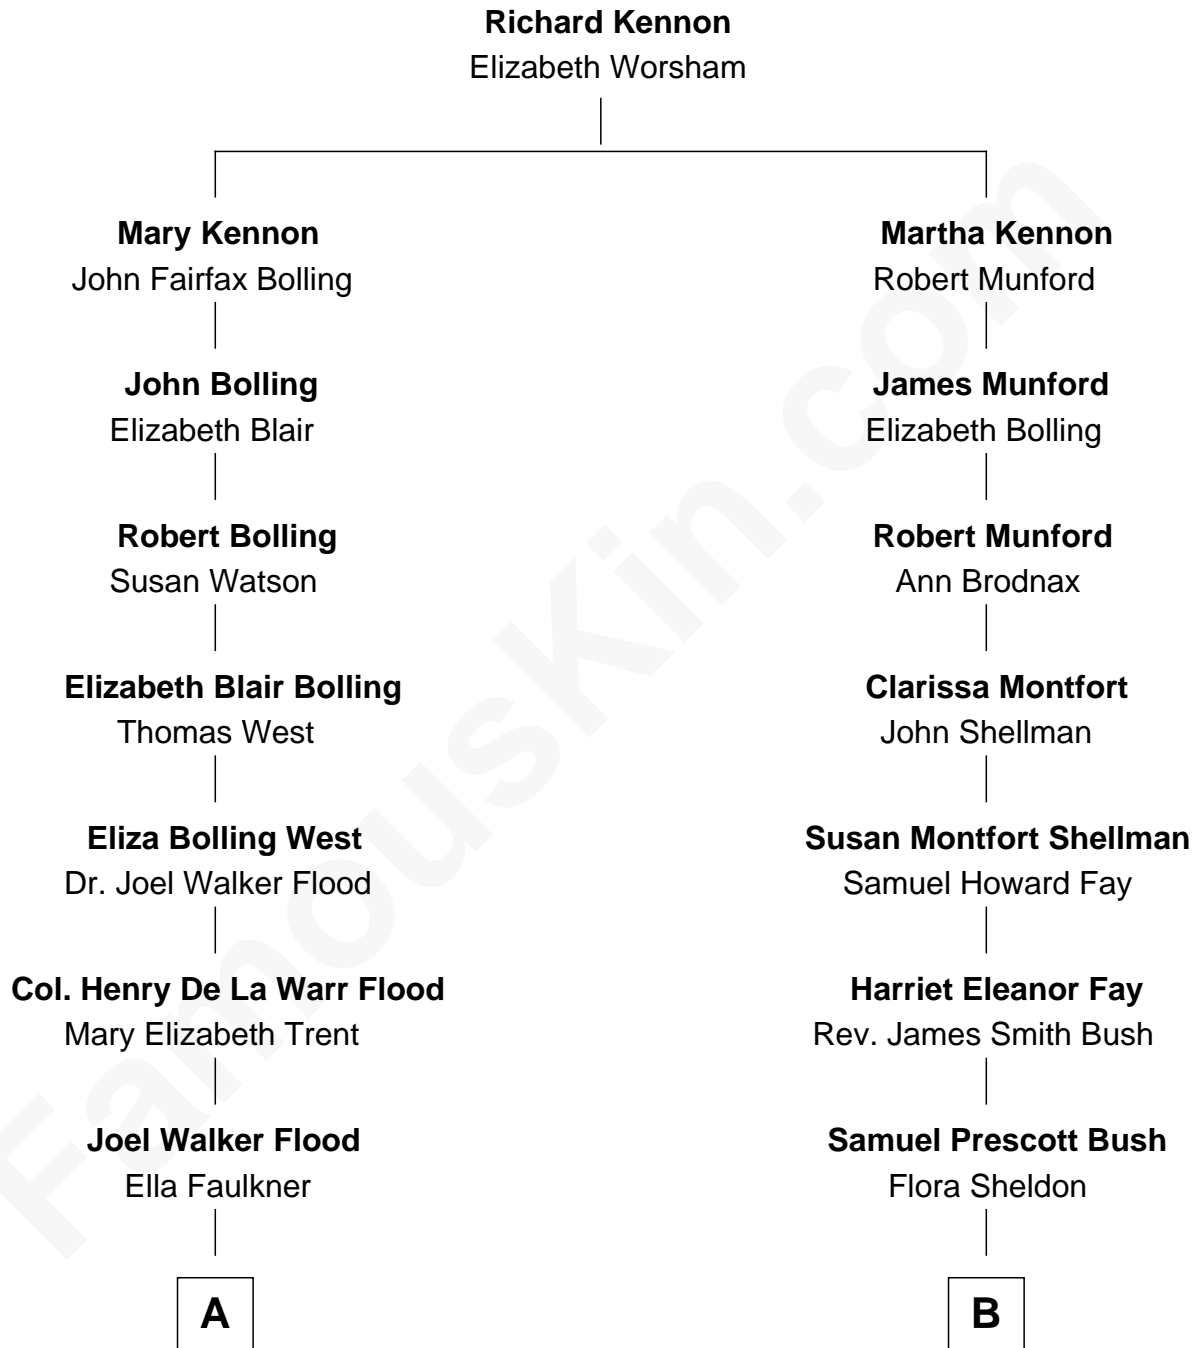

**FamousKin.com**  
**Relationship Chart of**  
**Admiral Richard Byrd**  
*Polar Explorer*

**8th cousin 1 time removed of**  
**Jeb Bush**  
*43rd Governor of Florida*

**A**

**Eleanor Bolling Flood**

Richard Evelyn Byrd

**Admiral Richard Byrd**

*Polar Explorer*

**B**

**Prescott Sheldon Bush**

Dorothy Wear Walker

**George Herbert Walker Bush**

Barbara Pierce

**Jeb Bush**