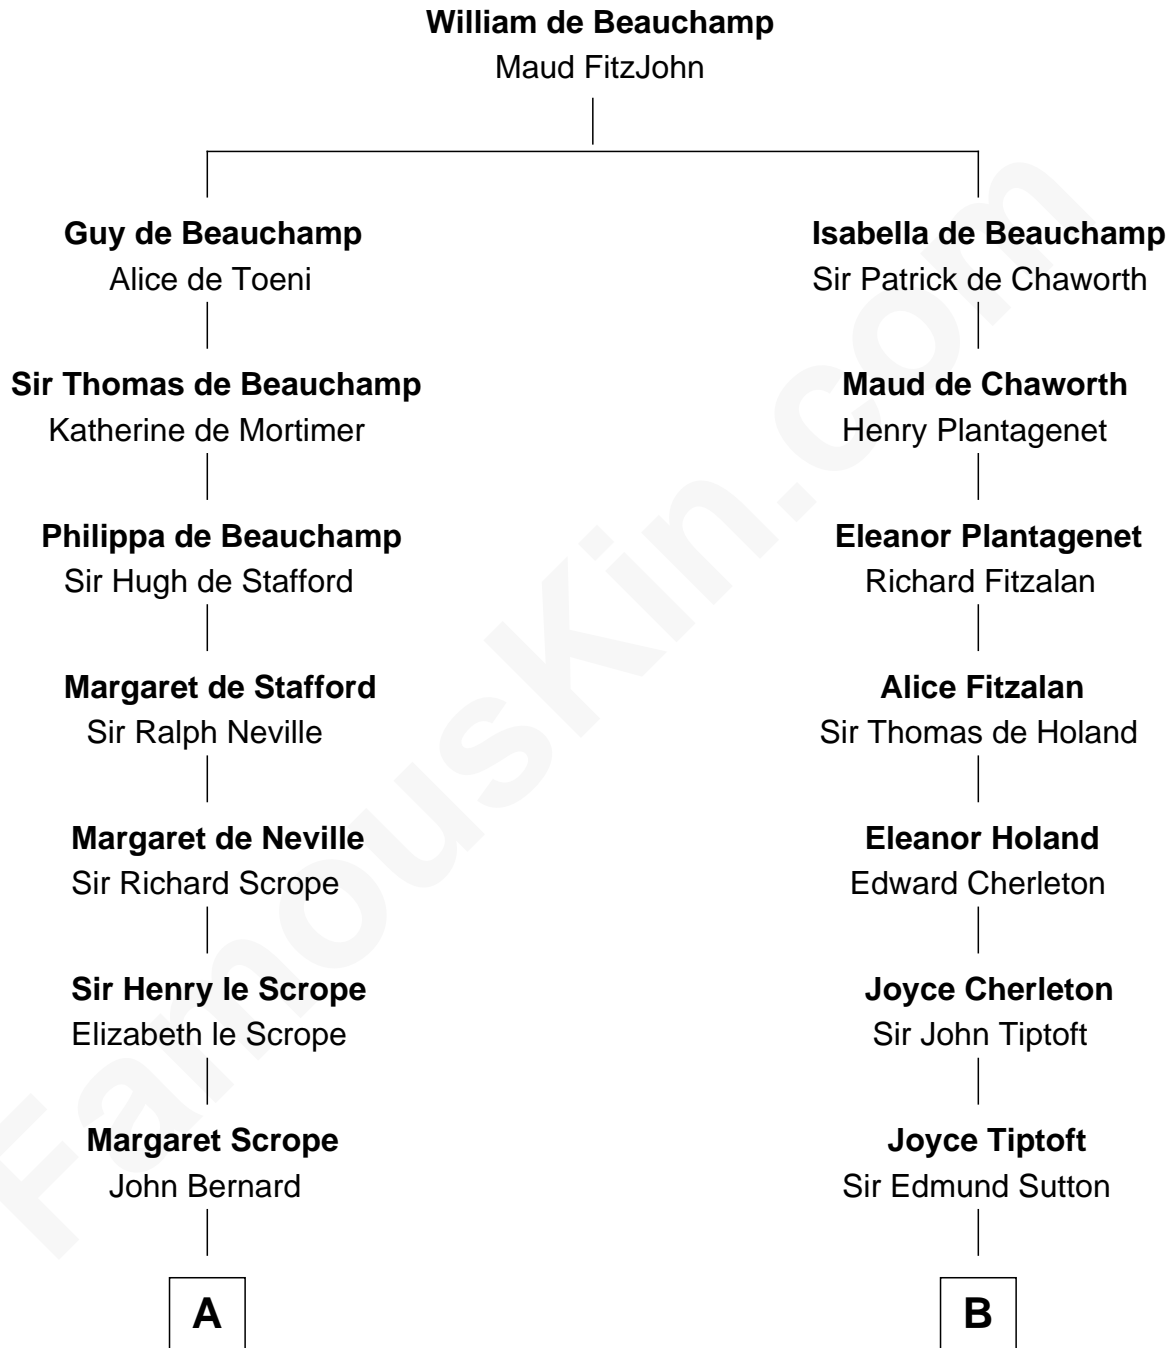

FamousKin.com

Relationship Chart of

Admiral Richard Byrd

Polar Explorer

19th cousin of

John Brown

American Abolitionist

C

Col. William Byrd
Jane Meriwether Rivers

Richard Evelyn Byrd
Eleanor Bolling Flood

Admiral Richard Byrd
Polar Explorer

D

Ruth Humphrey
Gideon Mills

Ruth Mills
Owen Brown

John Brown
American Abolitionist

FamousKin.com