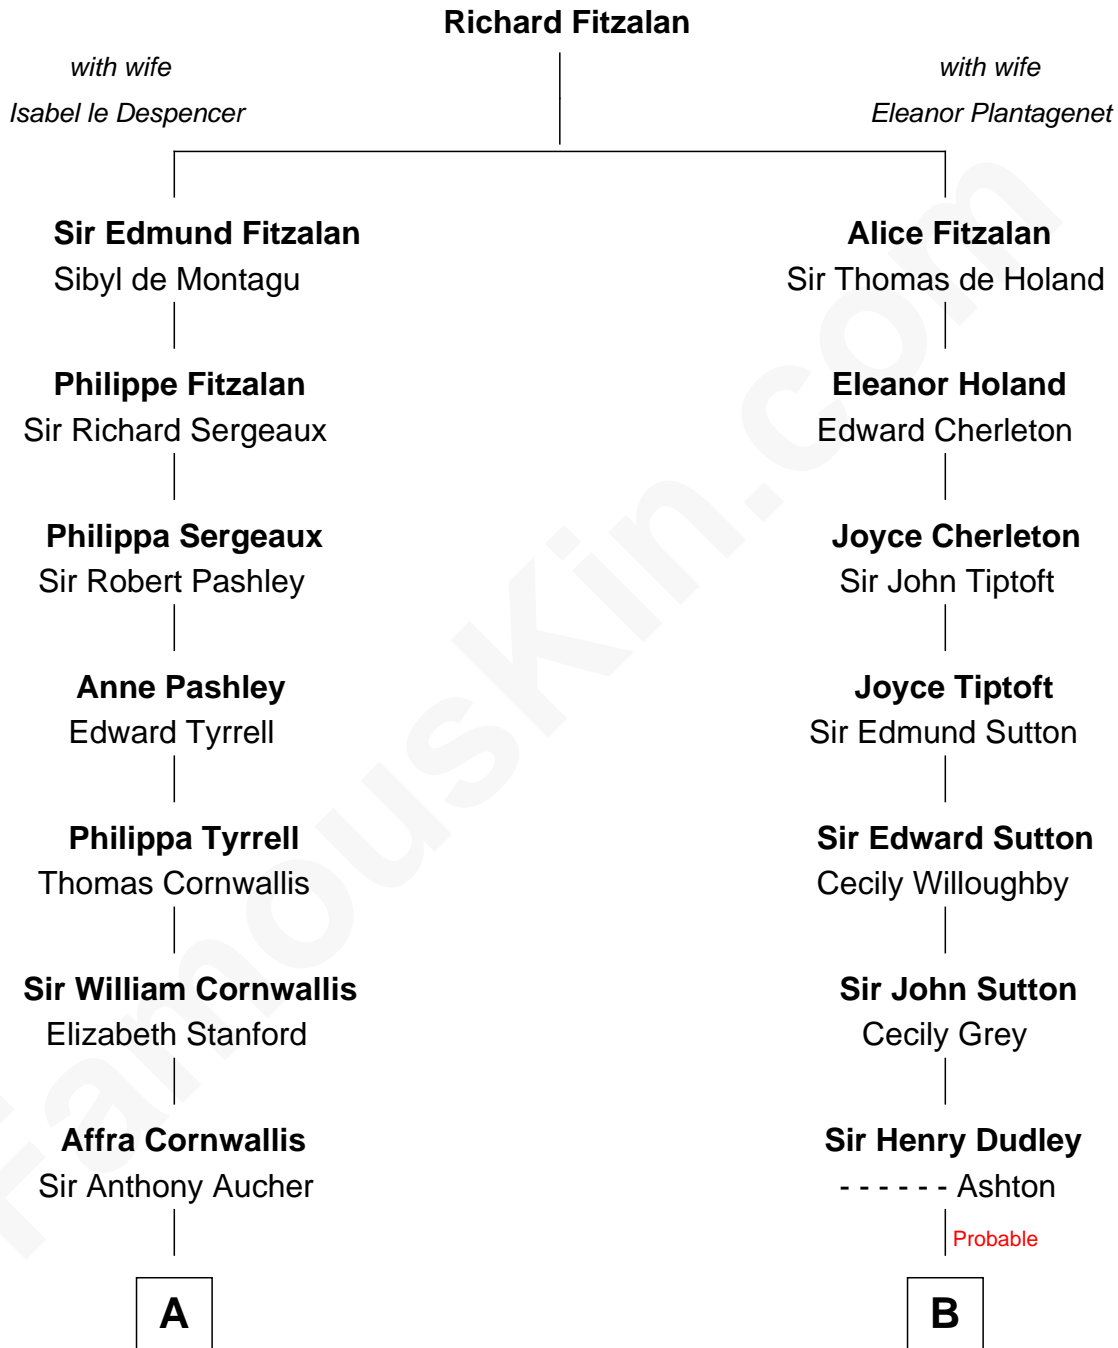

**FamousKin.com**  
**Relationship Chart of**  
**Admiral Richard Byrd**  
*Polar Explorer*

16th cousin 5 times removed of

**John Brown**  
*American Abolitionist*

**C**

**Eliza Bolling West**  
Dr. Joel Walker Flood

**Col. Henry De La Warr Flood**  
Mary Elizabeth Trent

**Joel Walker Flood**  
Ella Faulkner

**Eleanor Bolling Flood**  
Richard Evelyn Byrd

**Admiral Richard Byrd**  
*Polar Explorer*

FamousKin.com