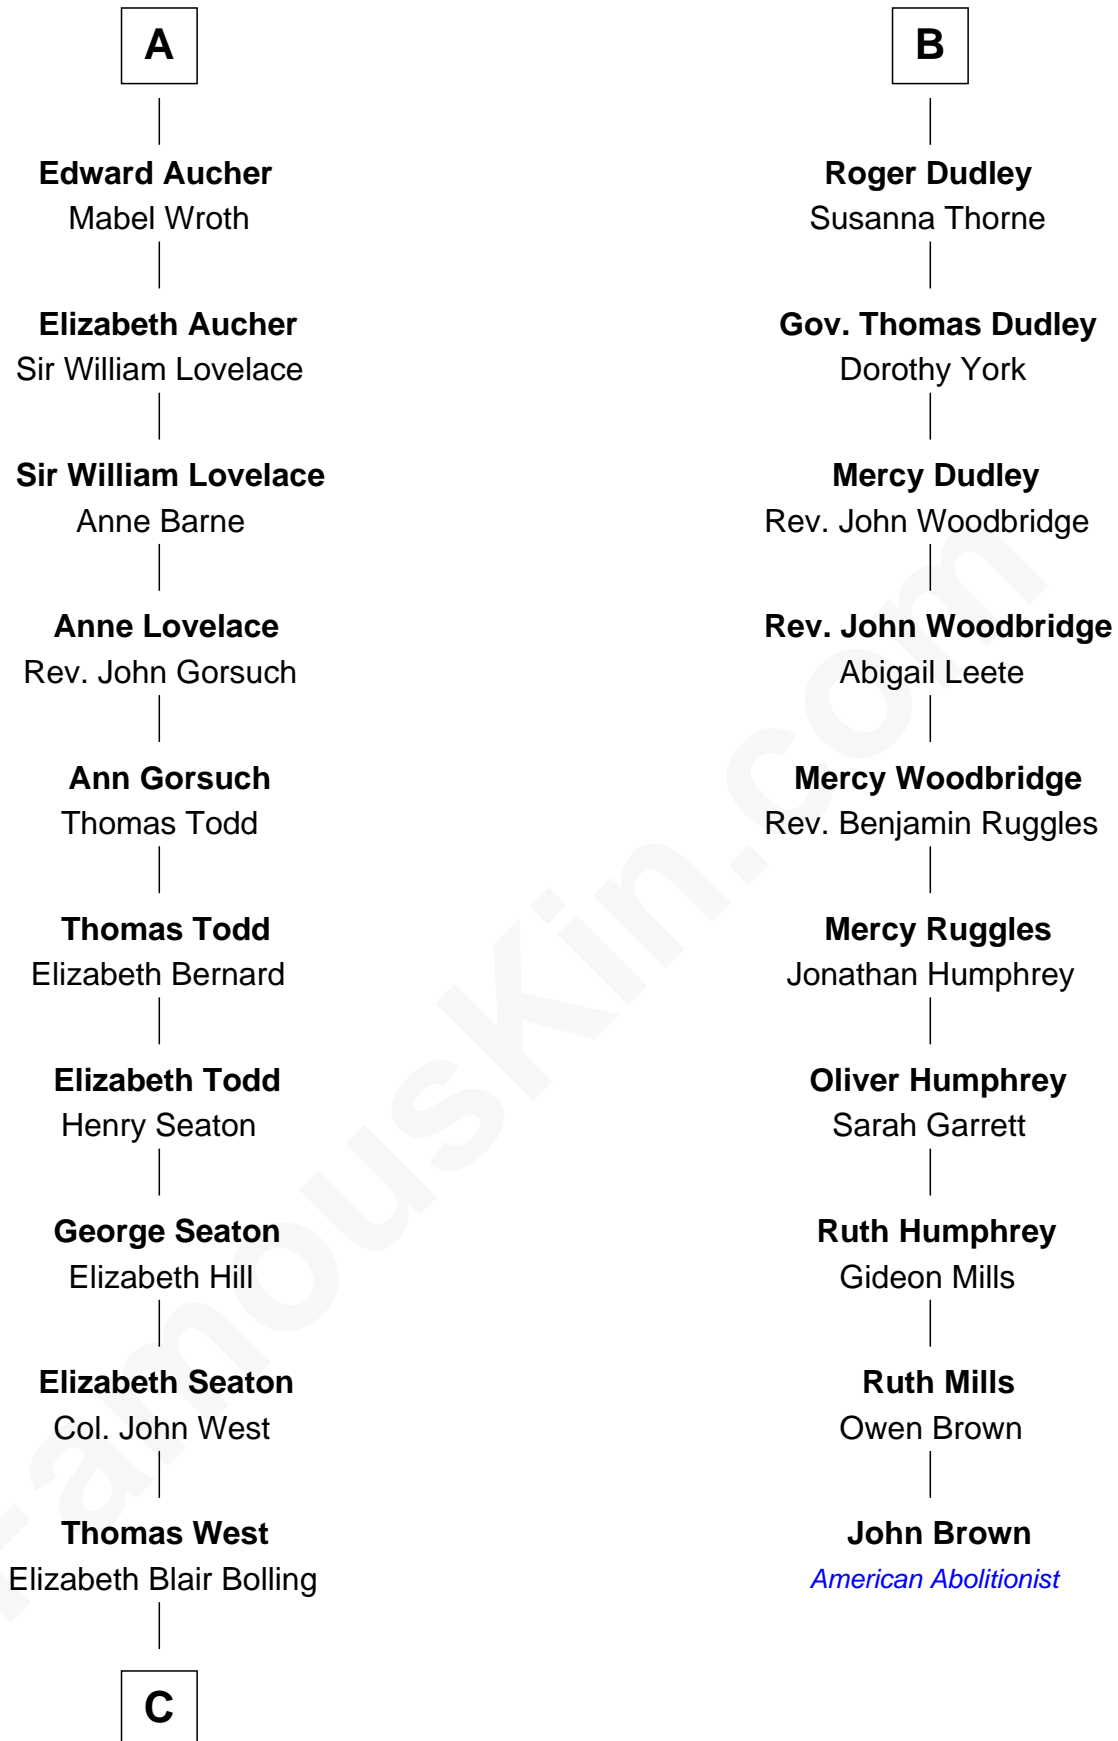

**FamousKin.com**  
**Relationship Chart of**  
**Admiral Richard Byrd**  
*Polar Explorer*

16th cousin 5 times removed of

**John Brown**  
*American Abolitionist*

**C**

**Eliza Bolling West**  
Dr. Joel Walker Flood

**Col. Henry De La Warr Flood**  
Mary Elizabeth Trent

**Joel Walker Flood**  
Ella Faulkner

**Eleanor Bolling Flood**  
Richard Evelyn Byrd

**Admiral Richard Byrd**  
*Polar Explorer*

FamousKin.com