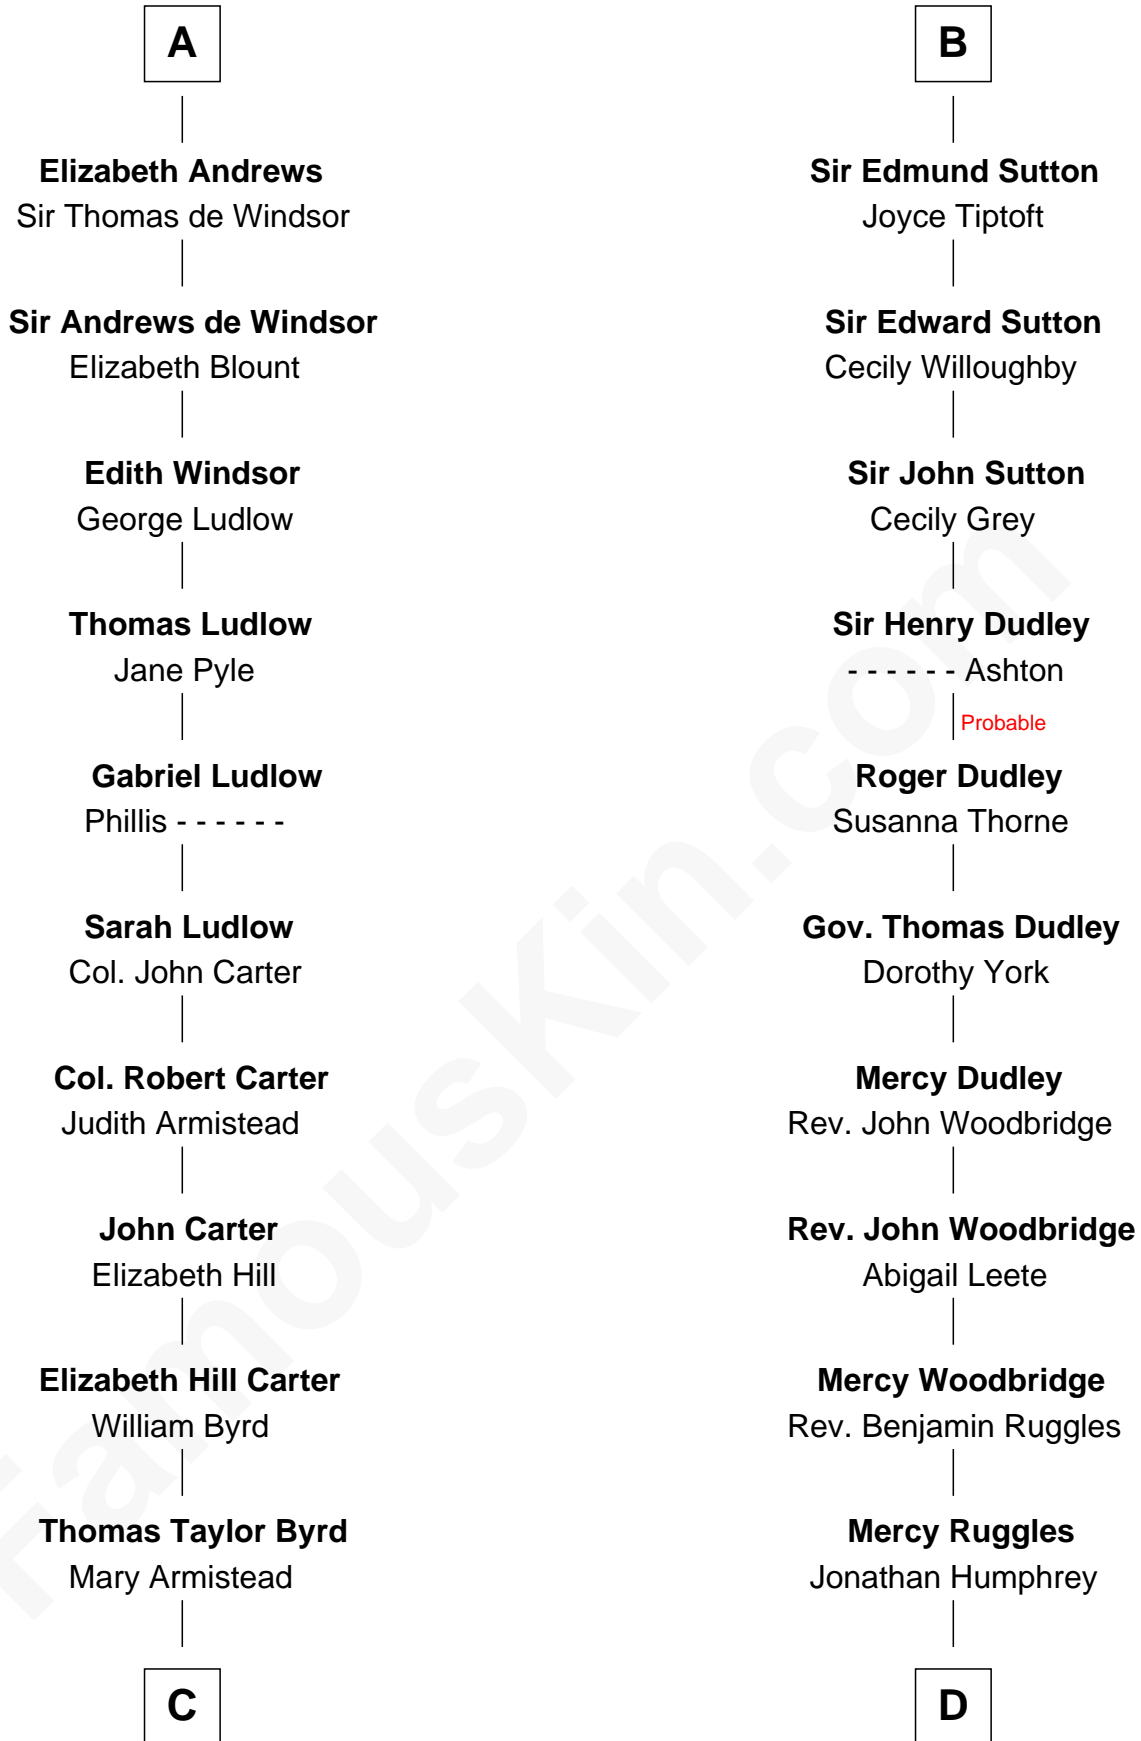

FamousKin.com

Relationship Chart of

Admiral Richard Byrd

Polar Explorer

20th cousin of

John Brown

American Abolitionist

Sir Hugh le Despencer

Aveline Basset

Eleanor le Despencer

Sir Hugh de Courtenay

Sir Hugh de Courtenay

Agnes de St. John

Sir Hugh de Courtenay

Margaret de Bohun

Elizabeth de Courtenay

Alice le Despenser

Sir John Sutton

Sir John Sutton

Constance Blount

Sir John Sutton

Elizabeth Berkeley

B

C

Richard Evelyn Byrd

Anne Harrison

Col. William Byrd
Jane Meriwether Rivers

Richard Evelyn Byrd
Eleanor Bolling Flood

Admiral Richard Byrd
Polar Explorer

D

Oliver Humphrey

Sarah Garrett