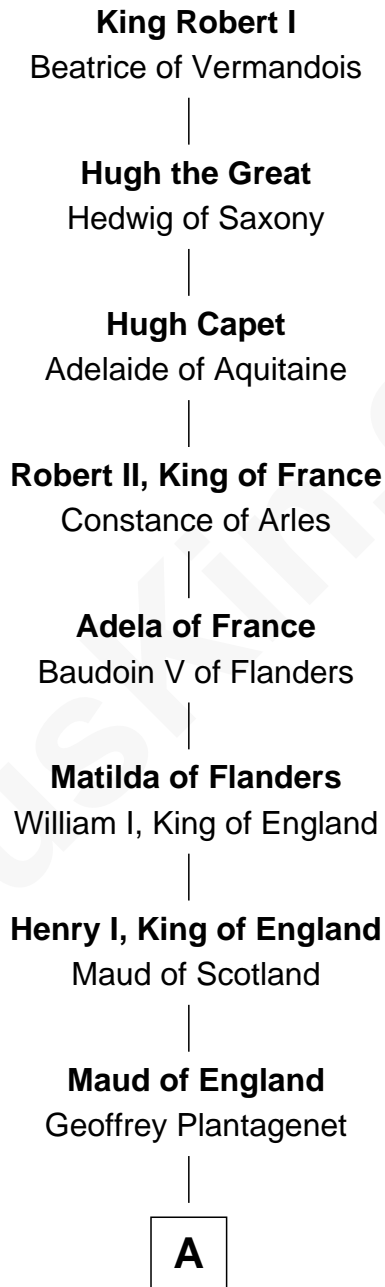

## Relationship Chart of Admiral Richard Byrd

*Polar Explorer*

29th Great-grandson of

**King Robert I**

*King of France*

**A**

**Henry II, King of England**

Ida de Tony

**Sir William Longespee**

Ela of Salisbury

**William Longespee**

Idoine de Camville

**Ela Longespee**

Sir James de Audley

**Sir Hugh I de Audley**

Iseult de Mortimer