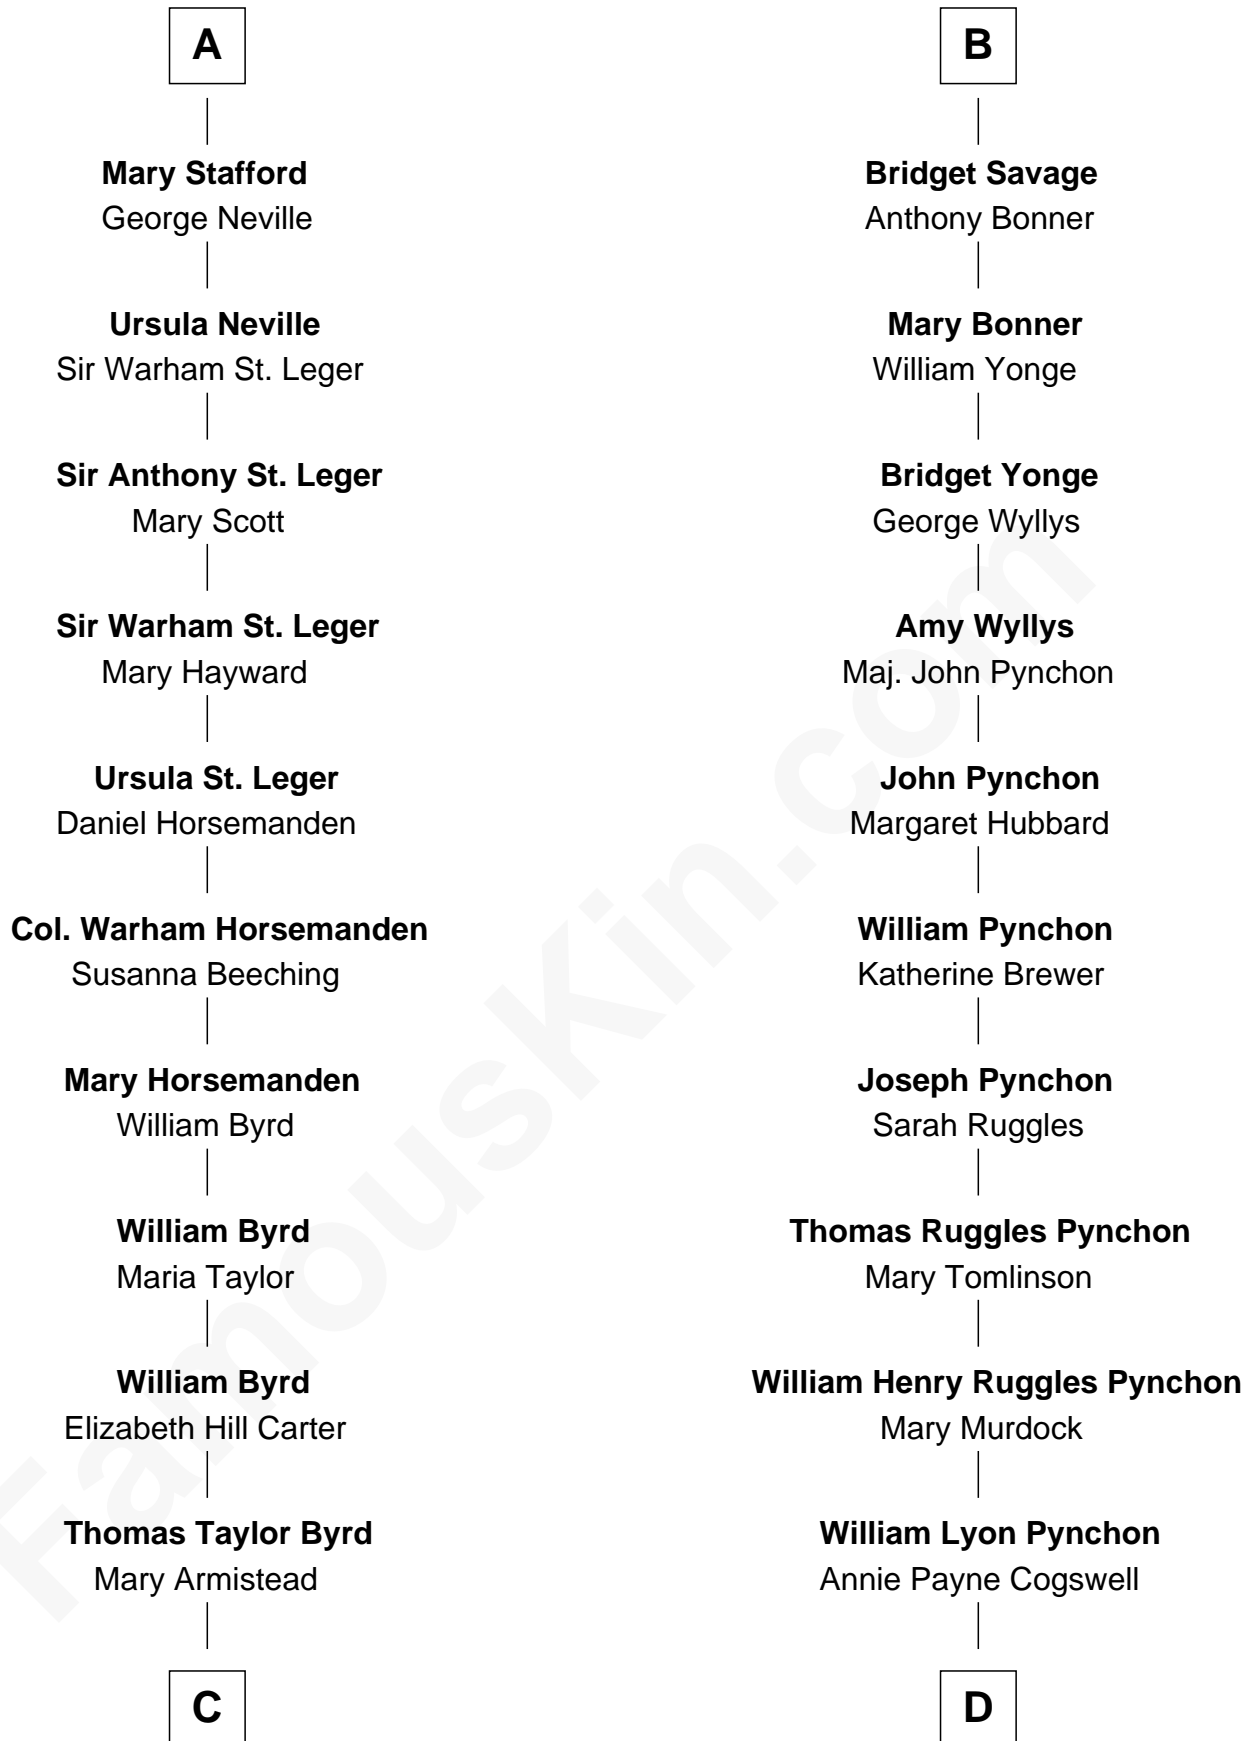

FamousKin.com
Relationship Chart of
Admiral Richard Byrd
Polar Explorer

19th cousin 1 time removed of
Thomas Pynchon
American Novelist

Henry Plantagenet
Maud de Chaworth

Mary Plantagenet
Henry de Percy

Sir Henry Percy
Margaret de Neville

Sir Henry Percy
Elizabeth Mortimer

Sir Henry Percy
Eleanor Neville

Sir Henry Percy
Eleanor Poynings

Henry Percy
Maud Herbert

Eleanor Percy
Edward Stafford

A

Eleanor Plantagenet
Richard Fitzalan

Sir Richard Fitzalan
Elizabeth de Bohun

Elizabeth Fitzalan
Sir Robert Goushill

Joan Goushill
Sir Thomas Stanley

Katherine Stanley
Sir John Savage

Sir Christopher Savage
Anne Stanley

Sir Christopher Savage
Anne Lygon

B

C

Richard Evelyn Byrd

Anne Harrison

Col. William Byrd
Jane Meriwether Rivers

Richard Evelyn Byrd
Eleanor Bolling Flood

Admiral Richard Byrd
Polar Explorer

D

William Henry Chichele Pynchon

Carrie Susan Moyses

Thomas Ruggles Pynchon
Catherine Frances Bennett