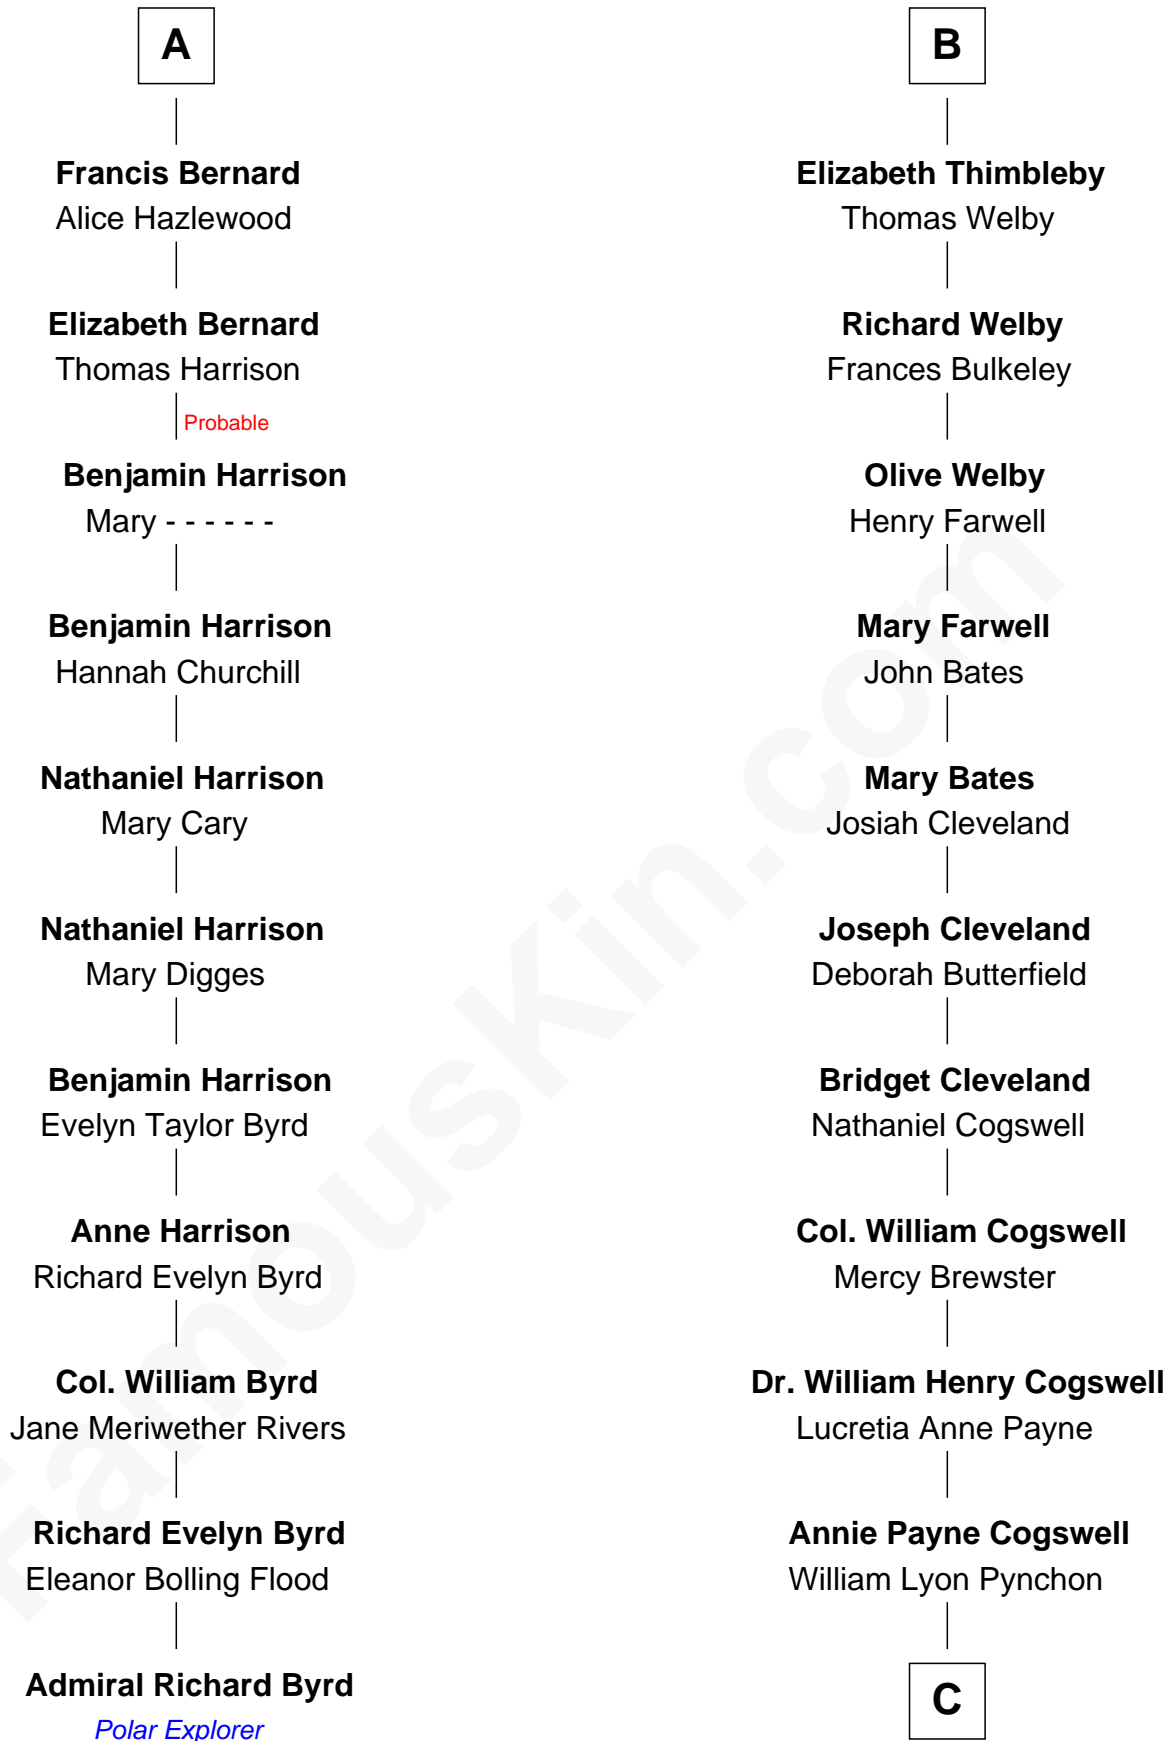

**FamousKin.com**  
**Relationship Chart of**  
**Admiral Richard Byrd**  
*Polar Explorer*

17th cousin 2 times removed of

**Thomas Pynchon**  
*American Novelist*

**C**

**William Henry Chichele Pynchon**

Carrie Susan Moyses

**Thomas Ruggles Pynchon**

Catherine Frances Bennett

**Thomas Pynchon**

*Novelist*

FamousKin.com