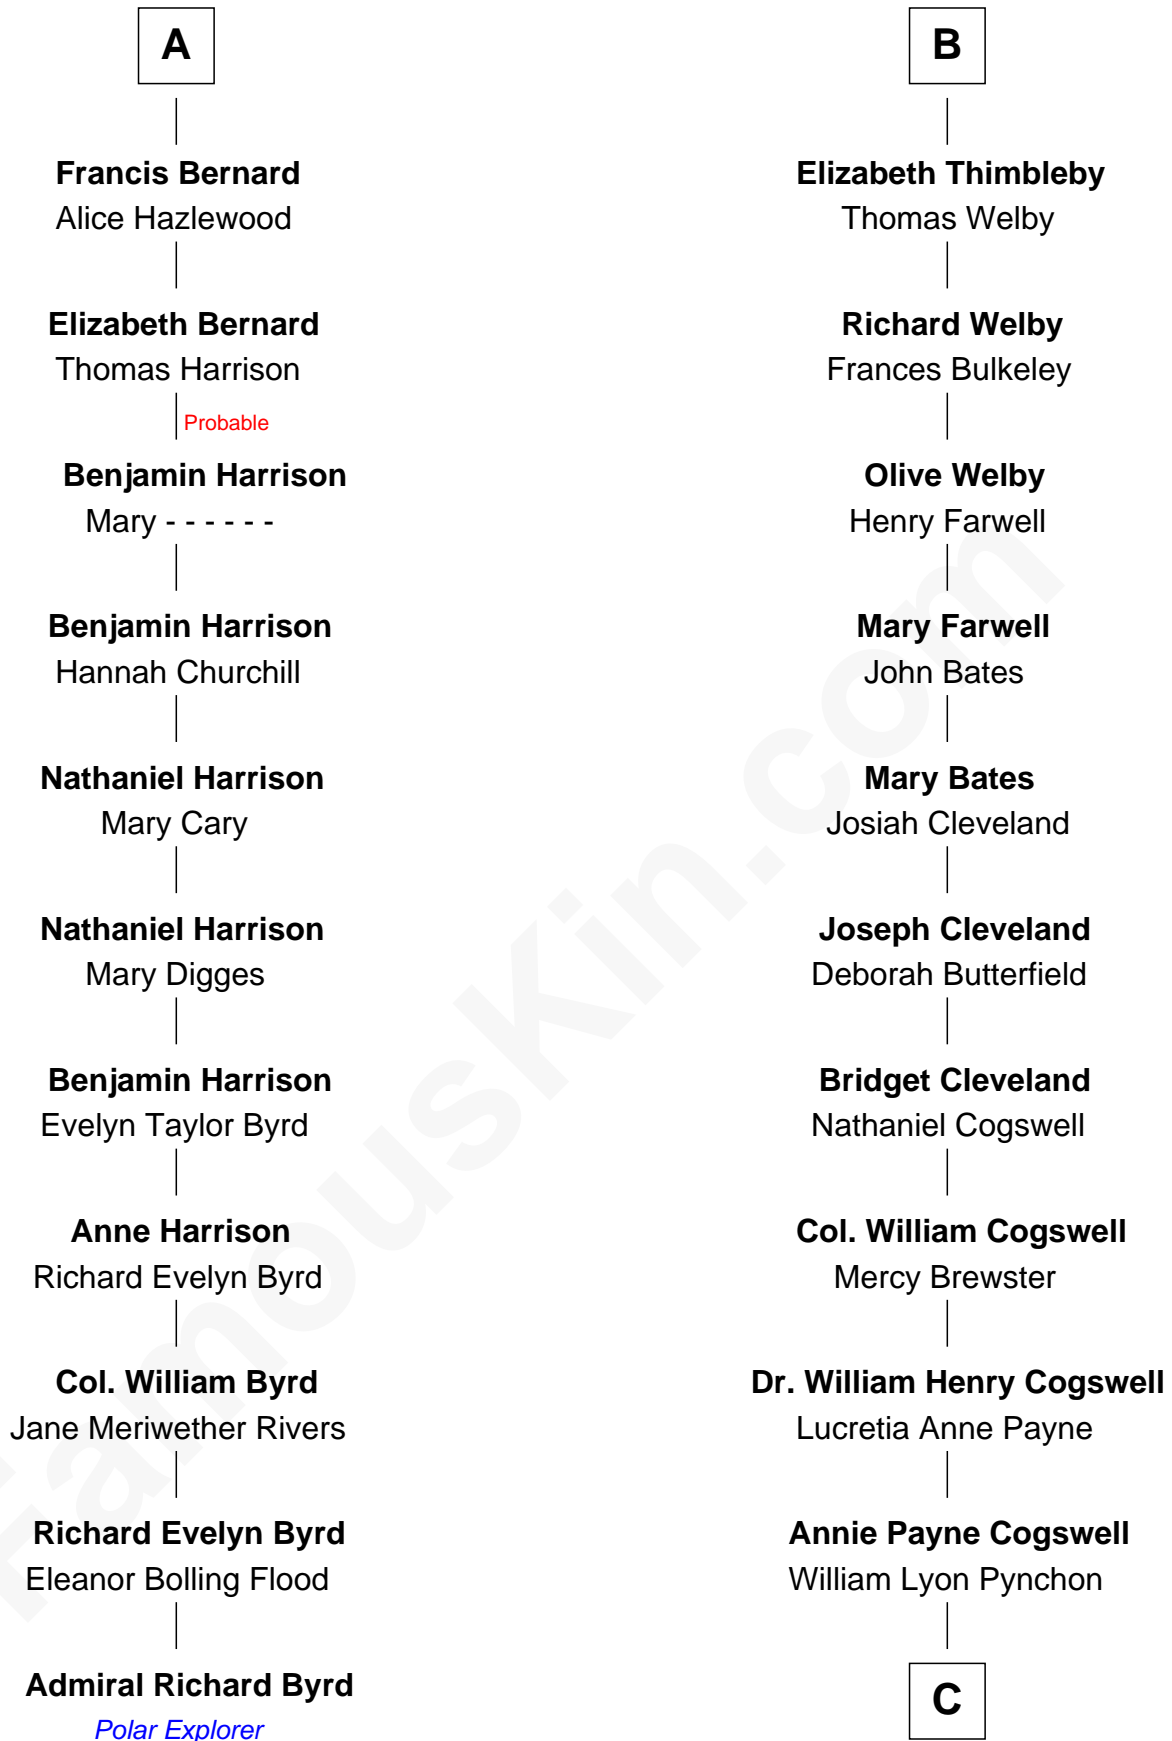

FamousKin.com
Relationship Chart of
Admiral Richard Byrd
Polar Explorer

17th cousin 2 times removed of

Thomas Pynchon
American Novelist

C

William Henry Chichele Pynchon

Carrie Susan Moyses

Thomas Ruggles Pynchon

Catherine Frances Bennett

Thomas Pynchon

Novelist

FamousKin.com