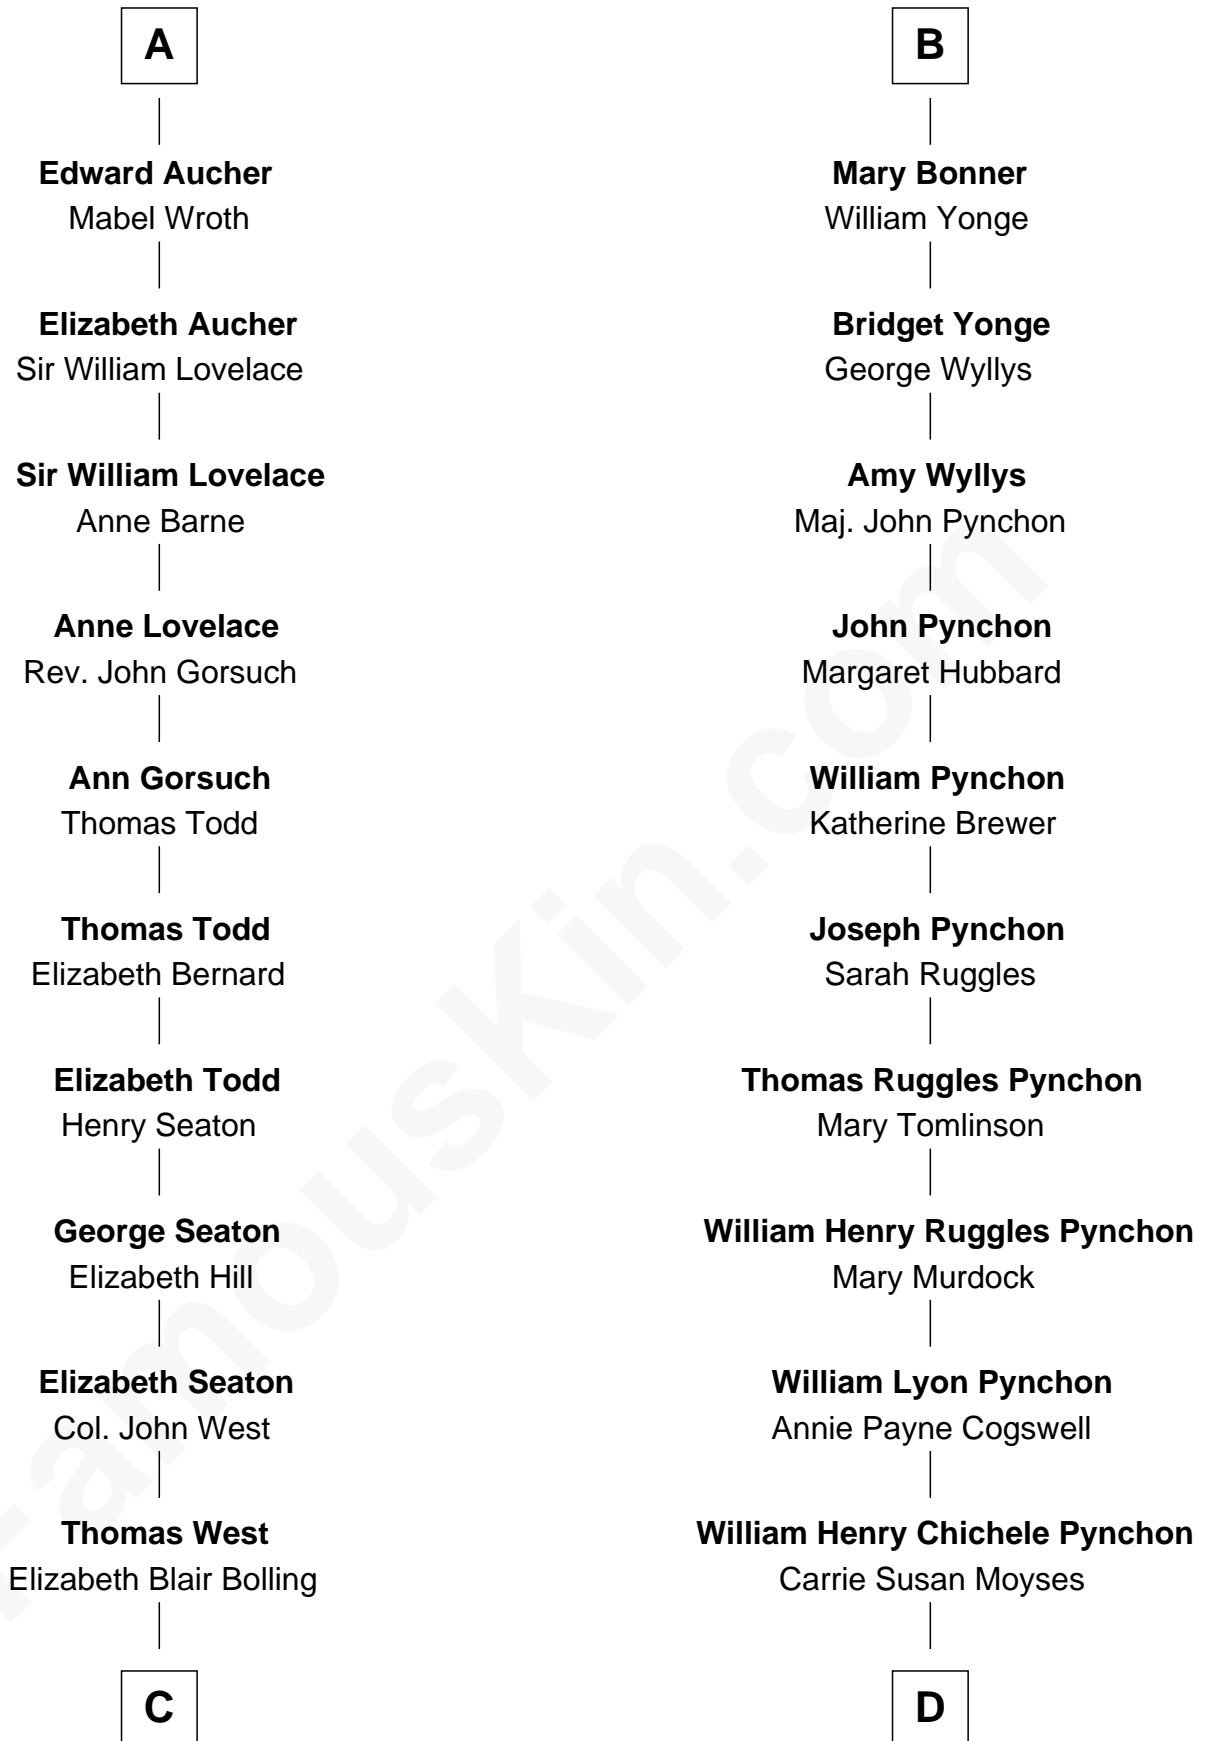

FamousKin.com
Relationship Chart of
Admiral Richard Byrd
Polar Explorer

18th cousin 3 times removed of

Thomas Pynchon
American Novelist

C

Eliza Bolling West
Dr. Joel Walker Flood

Col. Henry De La Warr Flood
Mary Elizabeth Trent

Joel Walker Flood
Ella Faulkner

Eleanor Bolling Flood
Richard Evelyn Byrd

Admiral Richard Byrd
Polar Explorer

D

Thomas Ruggles Pynchon
Catherine Frances Bennett

Thomas Pynchon
Novelist

FamousKin.com