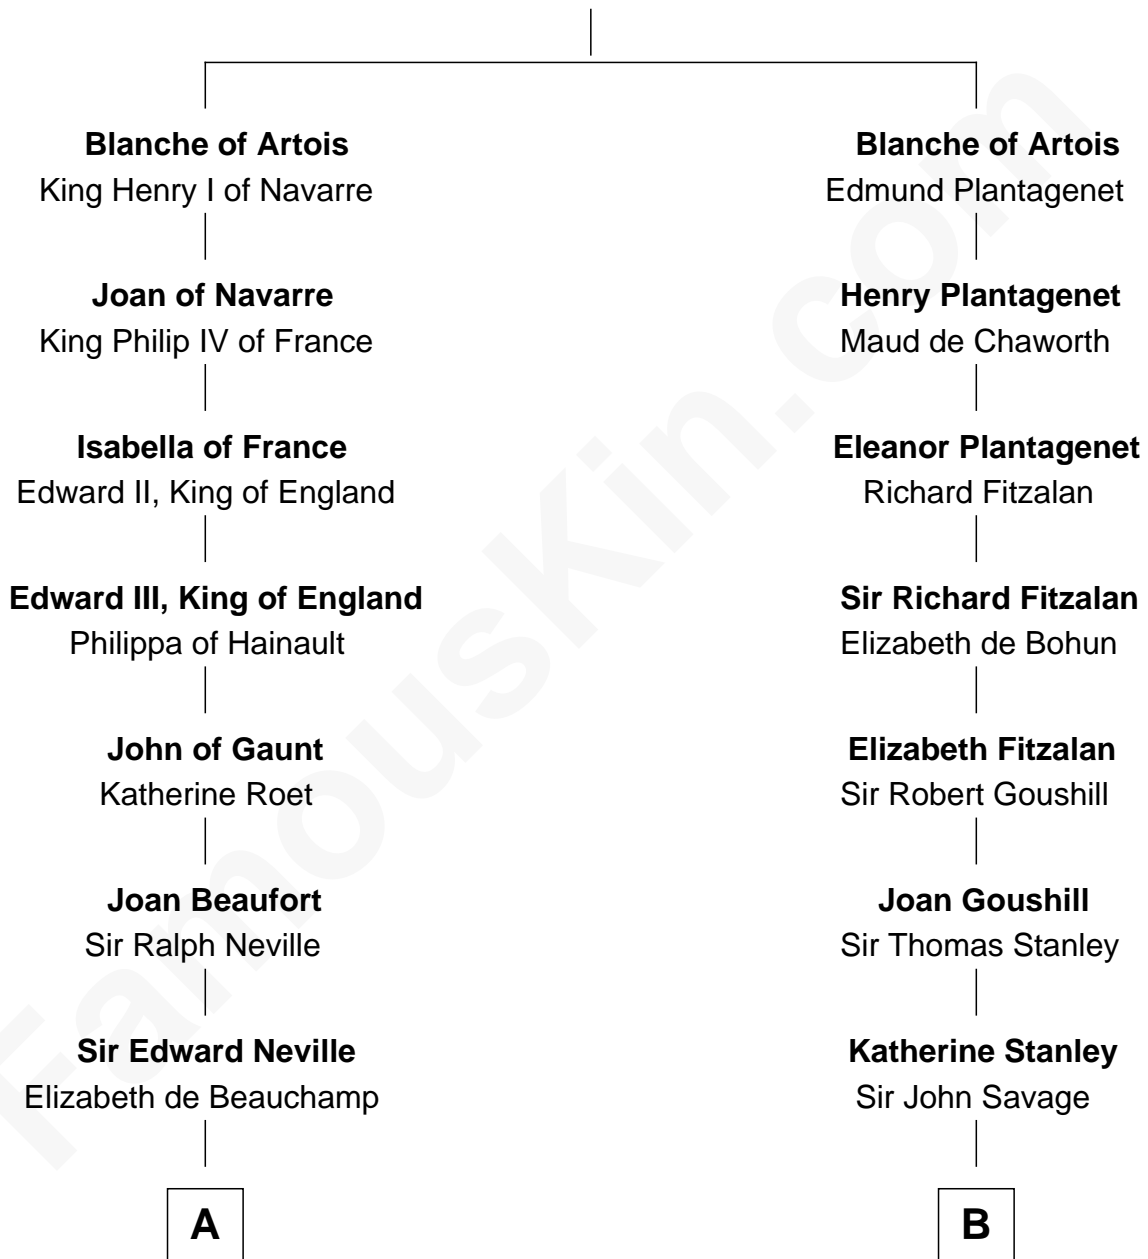

## Relationship Chart of

### Admiral Richard Byrd

*Polar Explorer*

21st cousin of

### Thomas Pynchon

*American Novelist*

**Robert I, Count of Artois**

Matilda of Brabant

**C**

**Thomas Taylor Byrd**

Mary Armistead

**Richard Evelyn Byrd**

Anne Harrison

**Col. William Byrd**

Jane Meriwether Rivers

**Richard Evelyn Byrd**

Eleanor Bolling Flood

**Admiral Richard Byrd**

*Polar Explorer*

**D**