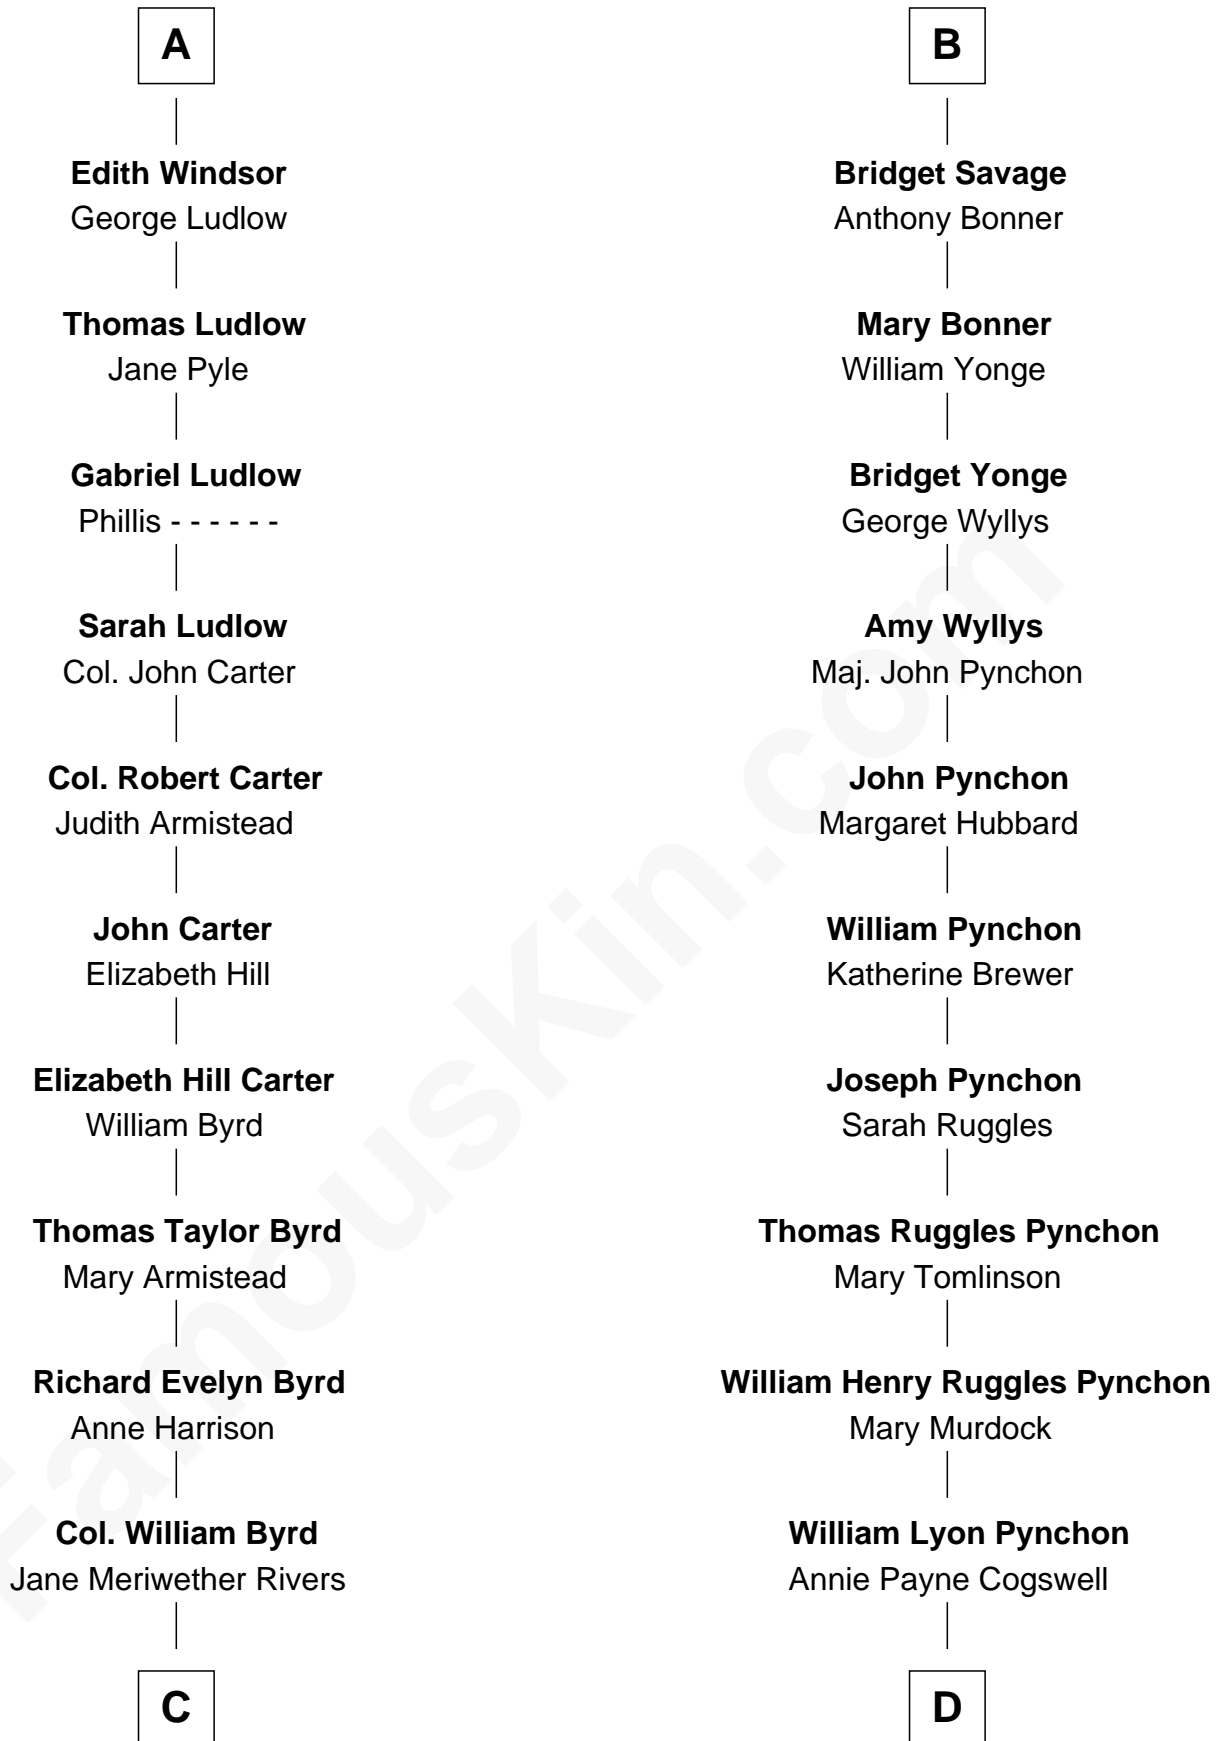

**FamousKin.com**  
**Relationship Chart of**  
**Admiral Richard Byrd**  
*Polar Explorer*

18th cousin 1 time removed of  
**Thomas Pynchon**  
*American Novelist*

**Humphrey de Bohun**  
 Elizabeth Plantagenet

**C**

**Richard Evelyn Byrd**  
Eleanor Bolling Flood

**Admiral Richard Byrd**  
*Polar Explorer*

**D**

**William Henry Chichele Pynchon**  
Carrie Susan Moyses

**Thomas Ruggles Pynchon**  
Catherine Frances Bennett

**Thomas Pynchon**  
*Novelist*

FamousKin.com