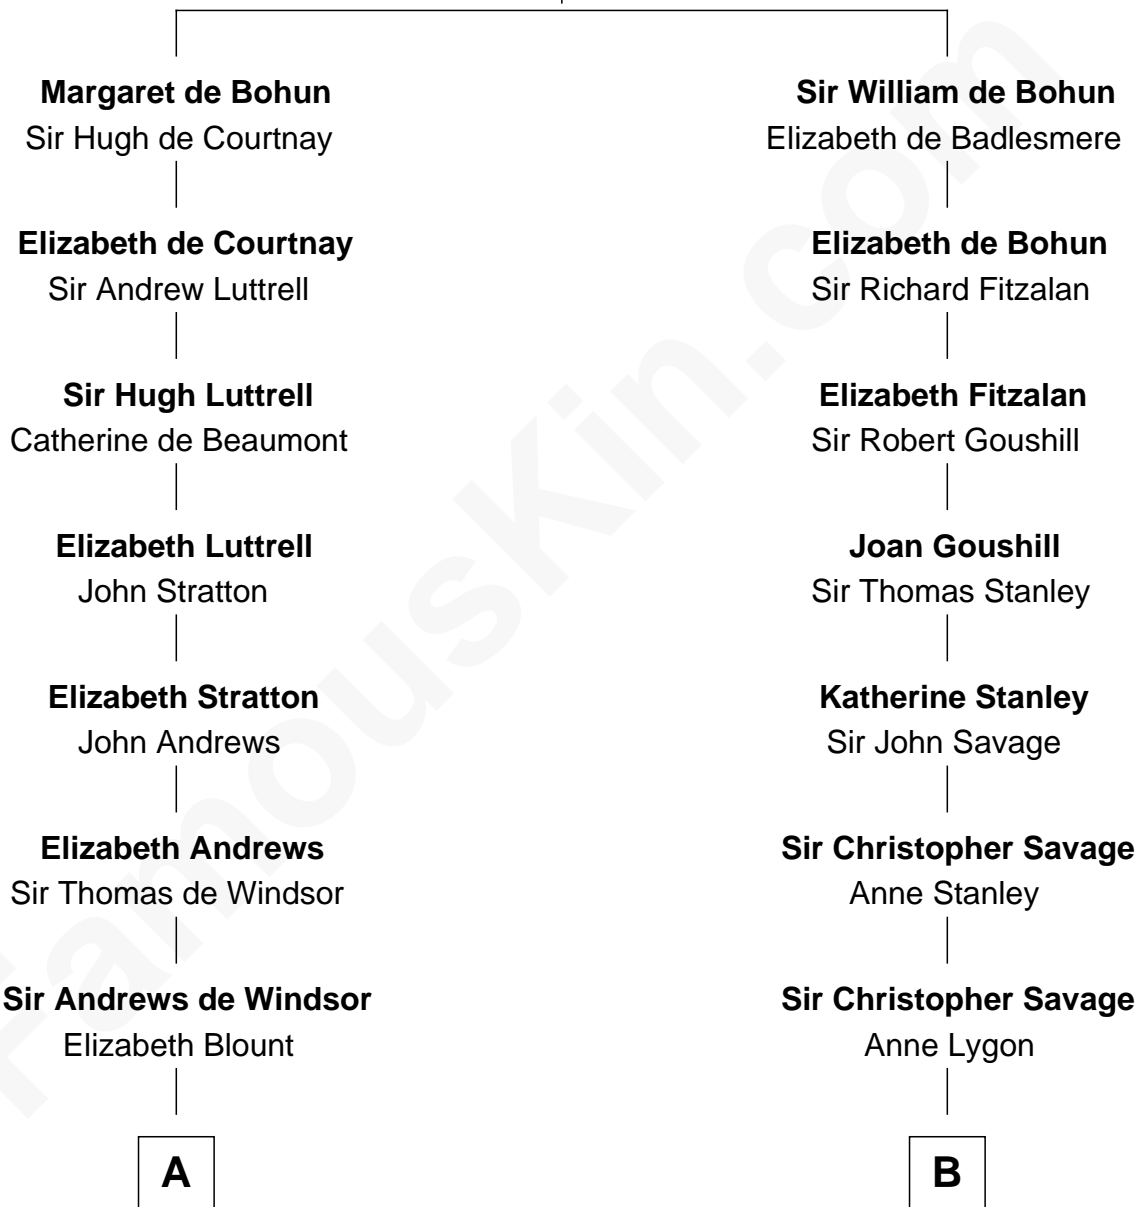

**FamousKin.com**  
**Relationship Chart of**  
**Admiral Richard Byrd**  
*Polar Explorer*

18th cousin 1 time removed of  
**Thomas Pynchon**  
*American Novelist*

**Humphrey de Bohun**  
 Elizabeth Plantagenet

**C**

**Richard Evelyn Byrd**  
Eleanor Bolling Flood

**Admiral Richard Byrd**  
*Polar Explorer*

**D**

**William Henry Chichele Pynchon**  
Carrie Susan Moyses

**Thomas Ruggles Pynchon**  
Catherine Frances Bennett