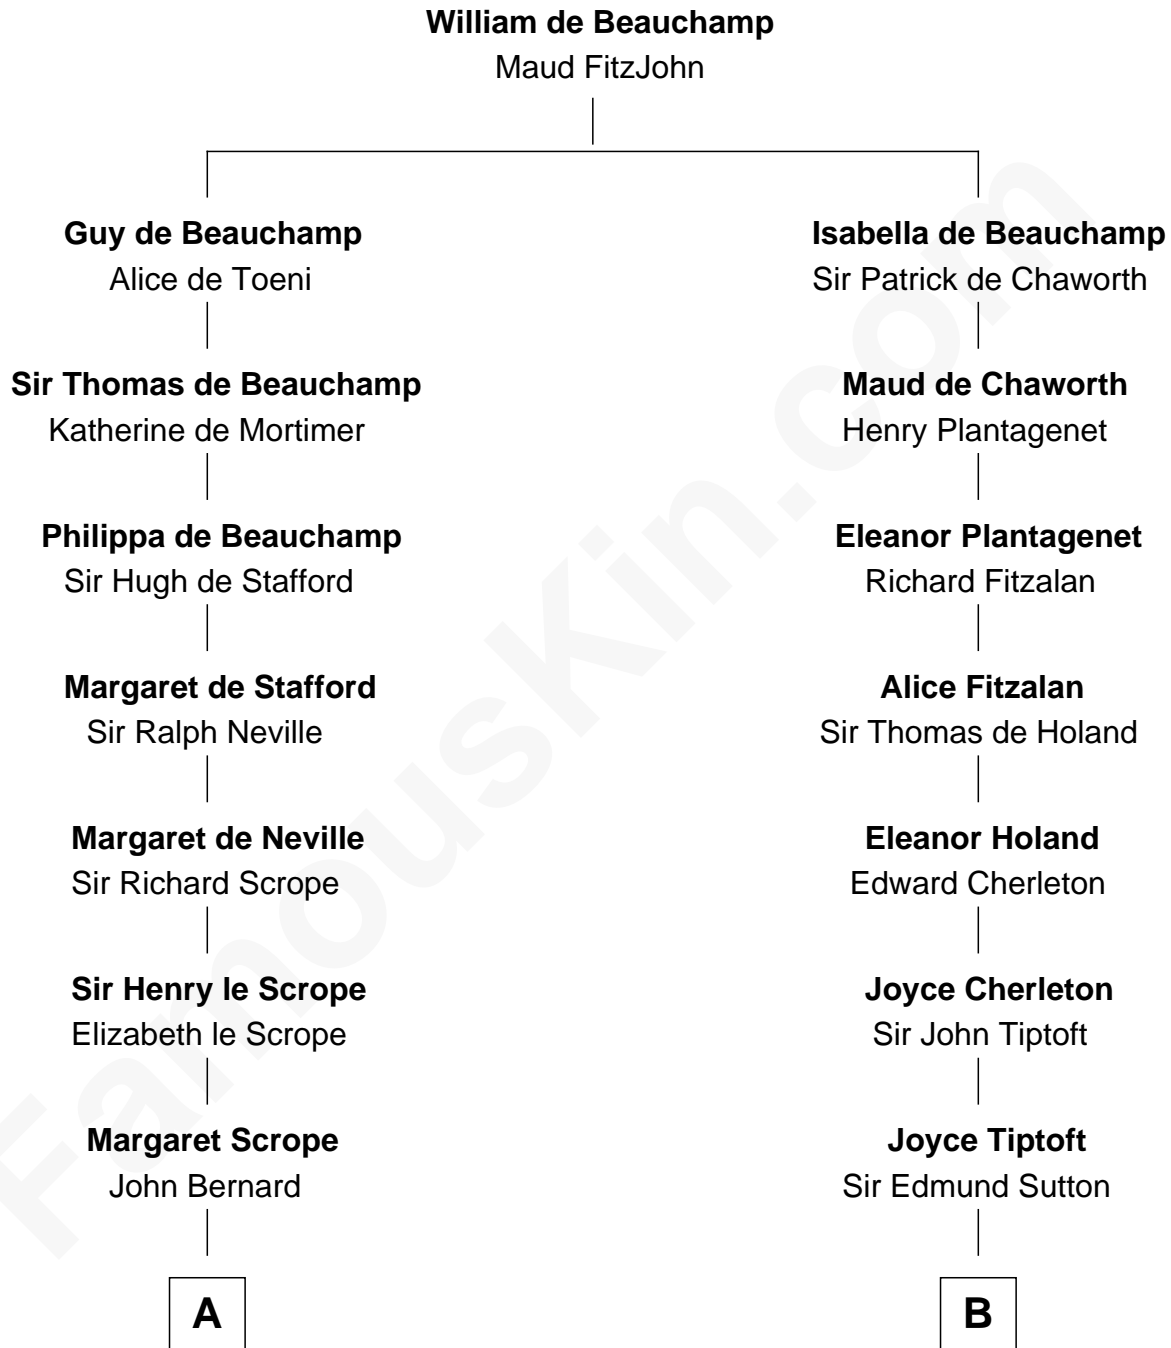

**FamousKin.com**  
**Relationship Chart of**  
**Admiral Richard Byrd**  
*Polar Explorer*

19th cousin 2 times removed of

**James Sherman**  
*27th U.S. Vice-President*

**C**

**Col. William Byrd**  
Jane Meriwether Rivers

**Richard Evelyn Byrd**  
Eleanor Bolling Flood

**Admiral Richard Byrd**  
*Polar Explorer*

**D**

**Mary Whiting**  
William Barron

**Mary Augusta Barron**  
Stalham Williams

**Frances Lucretia Williams**  
Richard Winslow Sherman

**Mary Frances Sherman**  
Richard Updike Sherman

**James Sherman**  
*27th U.S. Vice-President*

FamousKin.com