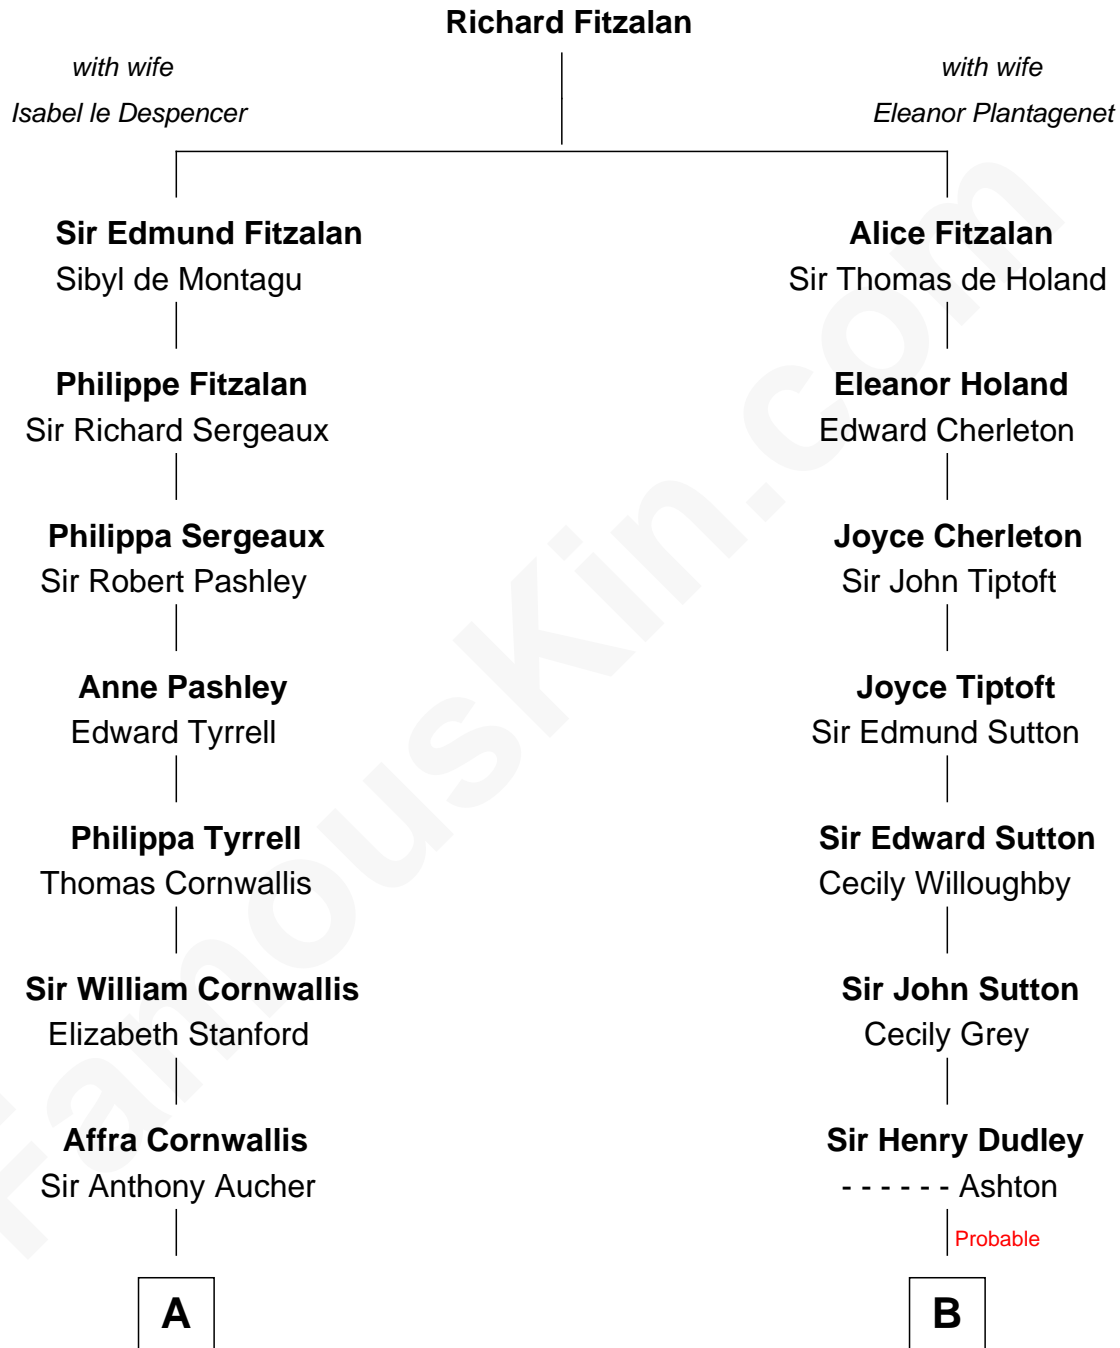

FamousKin.com
Relationship Chart of
Admiral Richard Byrd
Polar Explorer

18th cousin 3 times removed of
James Sherman
27th U.S. Vice-President

C

Eliza Bolling West
Dr. Joel Walker Flood

Col. Henry De La Warr Flood
Mary Elizabeth Trent

Joel Walker Flood
Ella Faulkner

Eleanor Bolling Flood
Richard Evelyn Byrd

Admiral Richard Byrd
Polar Explorer

D

Mary Frances Sherman
Richard Updike Sherman

James Sherman
27th U.S. Vice-President

FamousKin.com