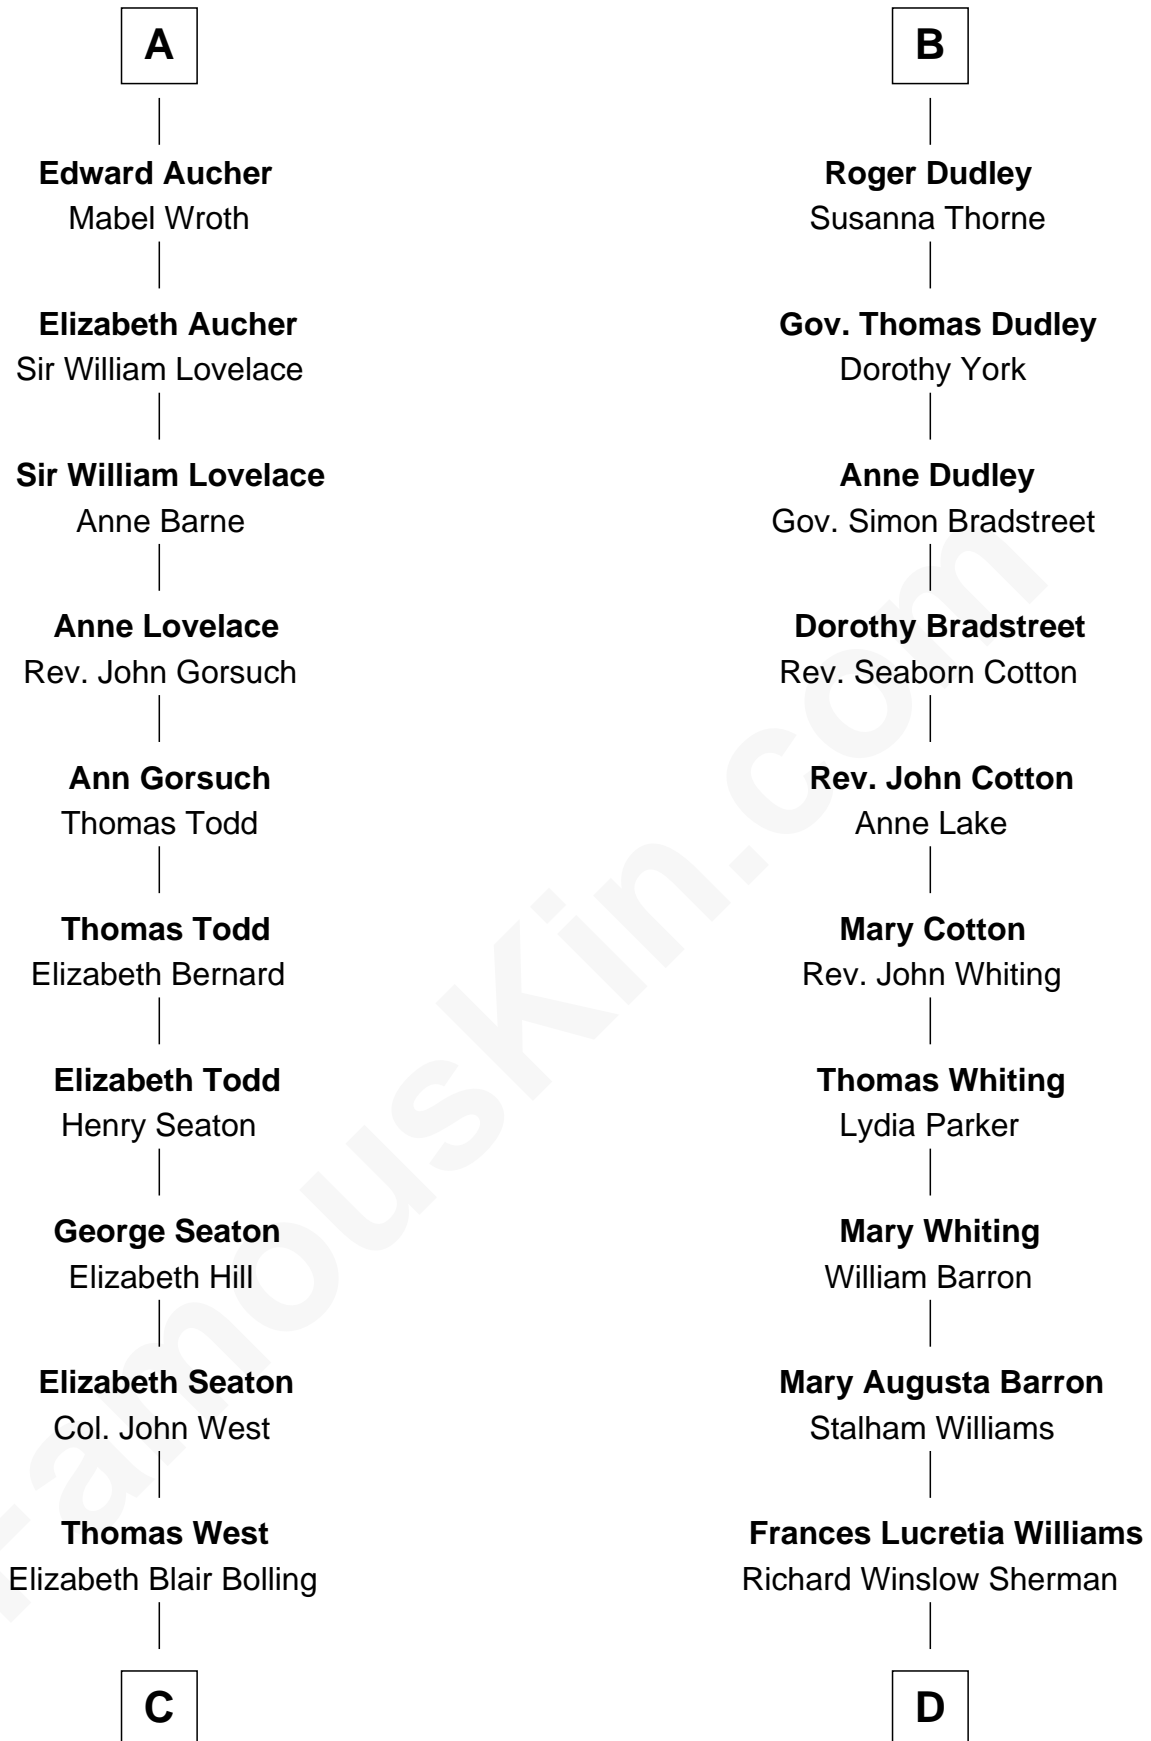

FamousKin.com
Relationship Chart of
Admiral Richard Byrd
Polar Explorer

18th cousin 3 times removed of
James Sherman
27th U.S. Vice-President

C

Eliza Bolling West
Dr. Joel Walker Flood

Col. Henry De La Warr Flood
Mary Elizabeth Trent

Joel Walker Flood
Ella Faulkner

Eleanor Bolling Flood
Richard Evelyn Byrd

Admiral Richard Byrd
Polar Explorer

D

Mary Frances Sherman
Richard Updike Sherman

James Sherman
27th U.S. Vice-President

FamousKin.com