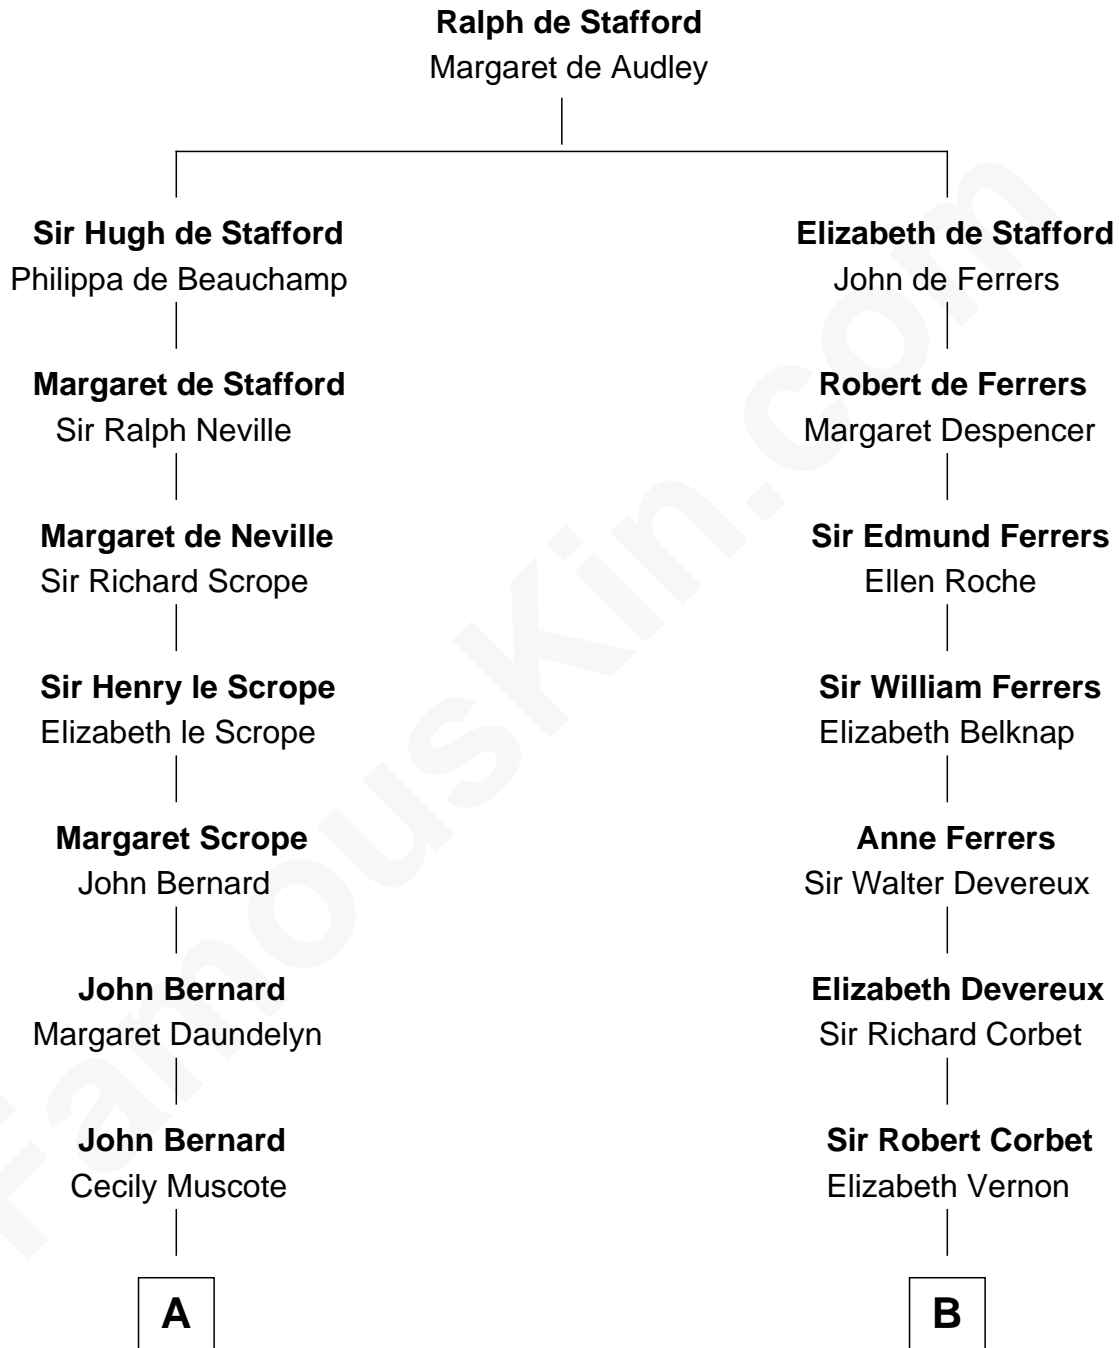

FamousKin.com
Relationship Chart of
Admiral Richard Byrd
Polar Explorer

17th cousin 3 times removed of

Allen Dulles
5th Director of the C.I.A.

C

—
Harriet Wadsworth Lathrop

Rev. Miron Winslow

—
Harriet Lathrop Winslow

Rev. John Welsh Dulles

—
Allen Macy Dulles

Edith Foster

—
Allen Dulles

5th Director of the C.I.A.

FamousKin.com