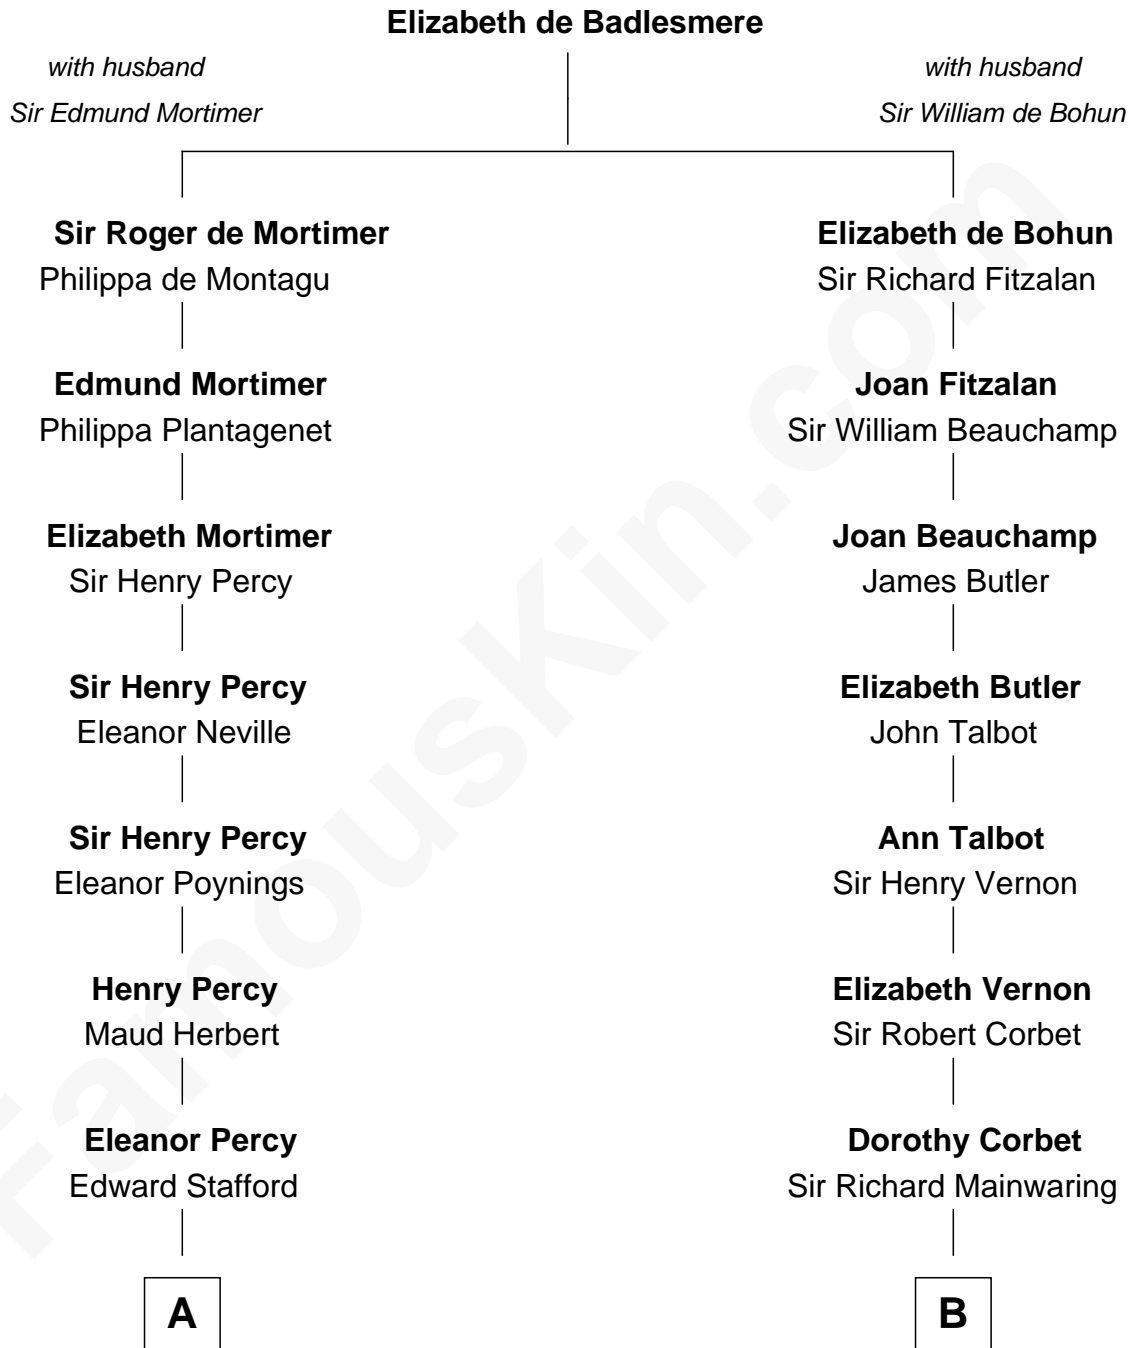

FamousKin.com
Relationship Chart of
Admiral Richard Byrd
Polar Explorer

19th cousin 1 time removed of

Allen Dulles
5th Director of the C.I.A.

C

Richard Evelyn Byrd

Anne Harrison

Col. William Byrd
Jane Meriwether Rivers

Richard Evelyn Byrd
Eleanor Bolling Flood

Admiral Richard Byrd
Polar Explorer

D

Harriet Lathrop Winslow

Rev. John Welsh Dulles

Allen Macy Dulles
Edith Foster

Allen Dulles
5th Director of the C.I.A.

FamousKin.com