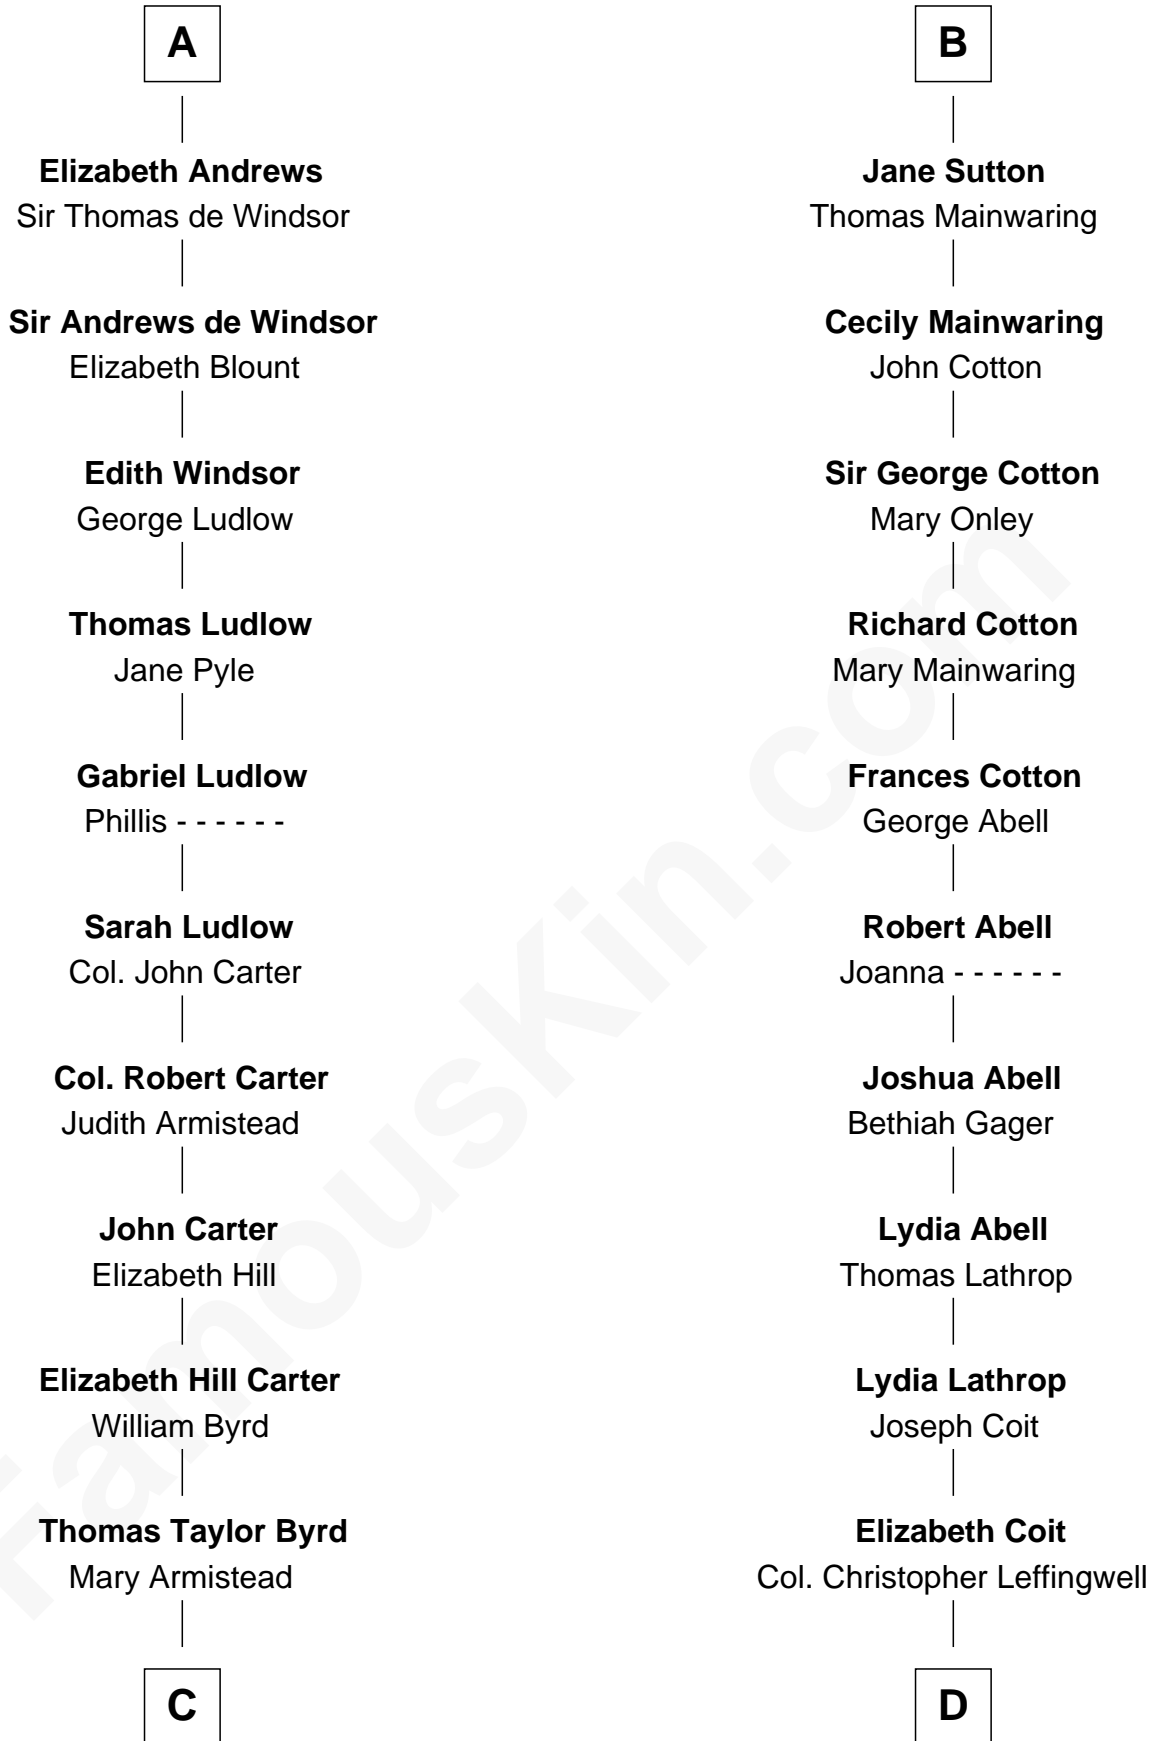

FamousKin.com
Relationship Chart of
Admiral Richard Byrd
Polar Explorer

20th cousin 1 time removed of

Allen Dulles
5th Director of the C.I.A.

Sir Hugh le Despencer
 Aveline Basset

C

Richard Evelyn Byrd

Anne Harrison

Col. William Byrd
Jane Meriwether Rivers

Richard Evelyn Byrd
Eleanor Bolling Flood

Admiral Richard Byrd
Polar Explorer

D

Joanna Leffingwell

Charles Lathrop

Harriet Wadsworth Lathrop
Rev. Miron Winslow

Harriet Lathrop Winslow
Rev. John Welsh Dulles