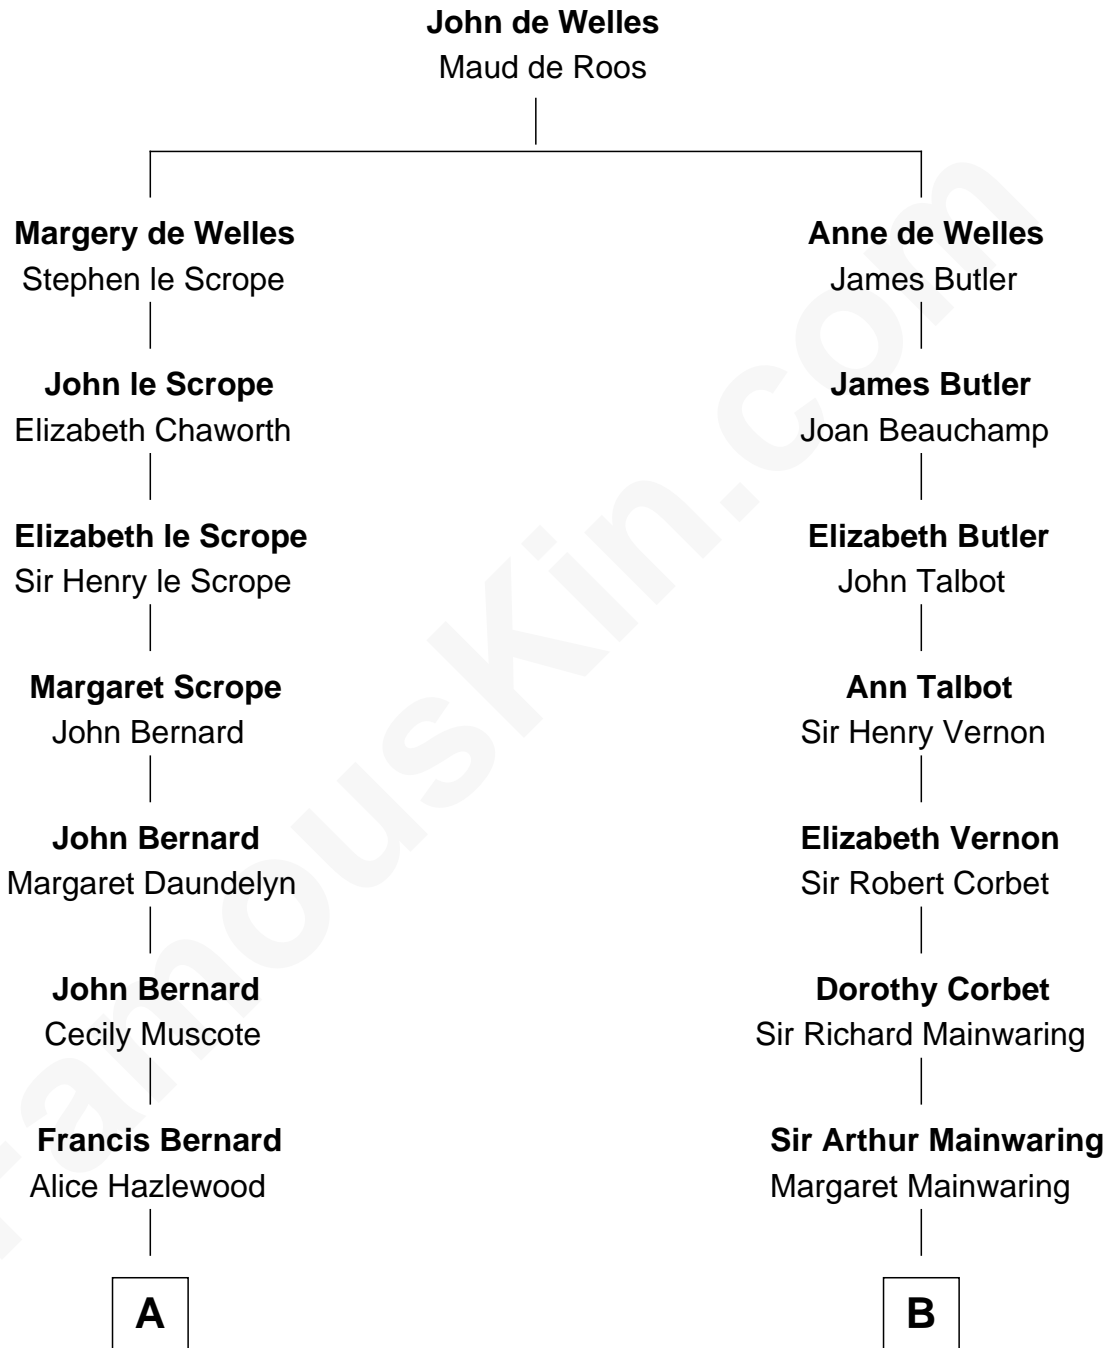

FamousKin.com
Relationship Chart of
Admiral Richard Byrd
Polar Explorer

16th cousin 2 times removed of

Allen Dulles
5th Director of the C.I.A.

C

Allen Macy Dulles

Edith Foster

Allen Dulles

5th Director of the C.I.A.

FamousKin.com