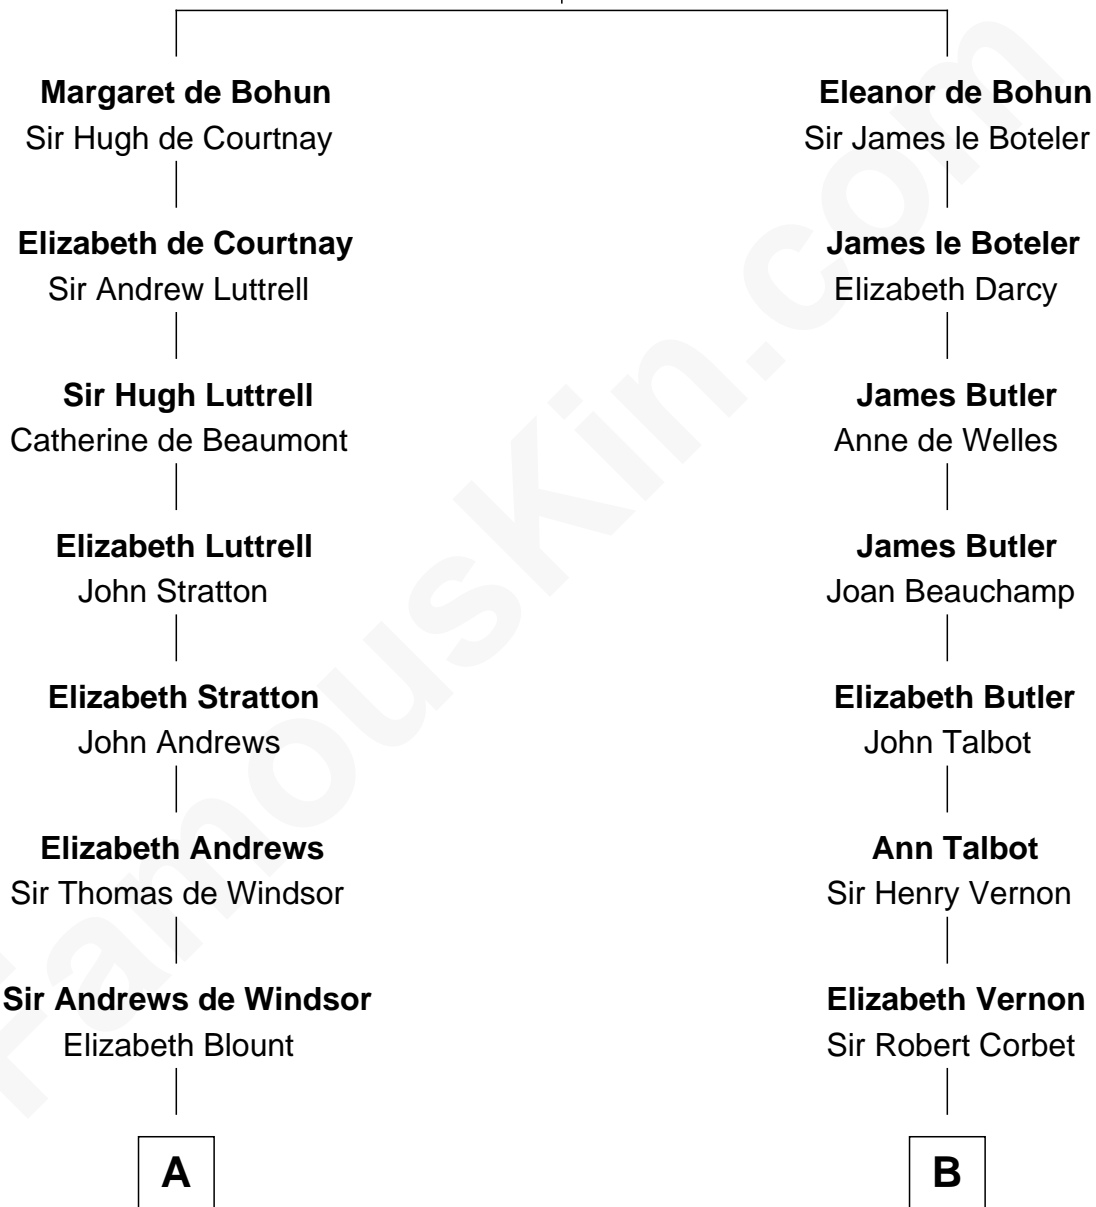

FamousKin.com
Relationship Chart of
Admiral Richard Byrd
Polar Explorer

18th cousin 2 times removed of

Allen Dulles
5th Director of the C.I.A.

Humphrey de Bohun
 Elizabeth Plantagenet

C

Richard Evelyn Byrd
Eleanor Bolling Flood

Admiral Richard Byrd
Polar Explorer

D

Harriet Wadsworth Lathrop
Rev. Miron Winslow

Harriet Lathrop Winslow
Rev. John Welsh Dulles

Allen Macy Dulles
Edith Foster

Allen Dulles
5th Director of the C.I.A.

FamousKin.com