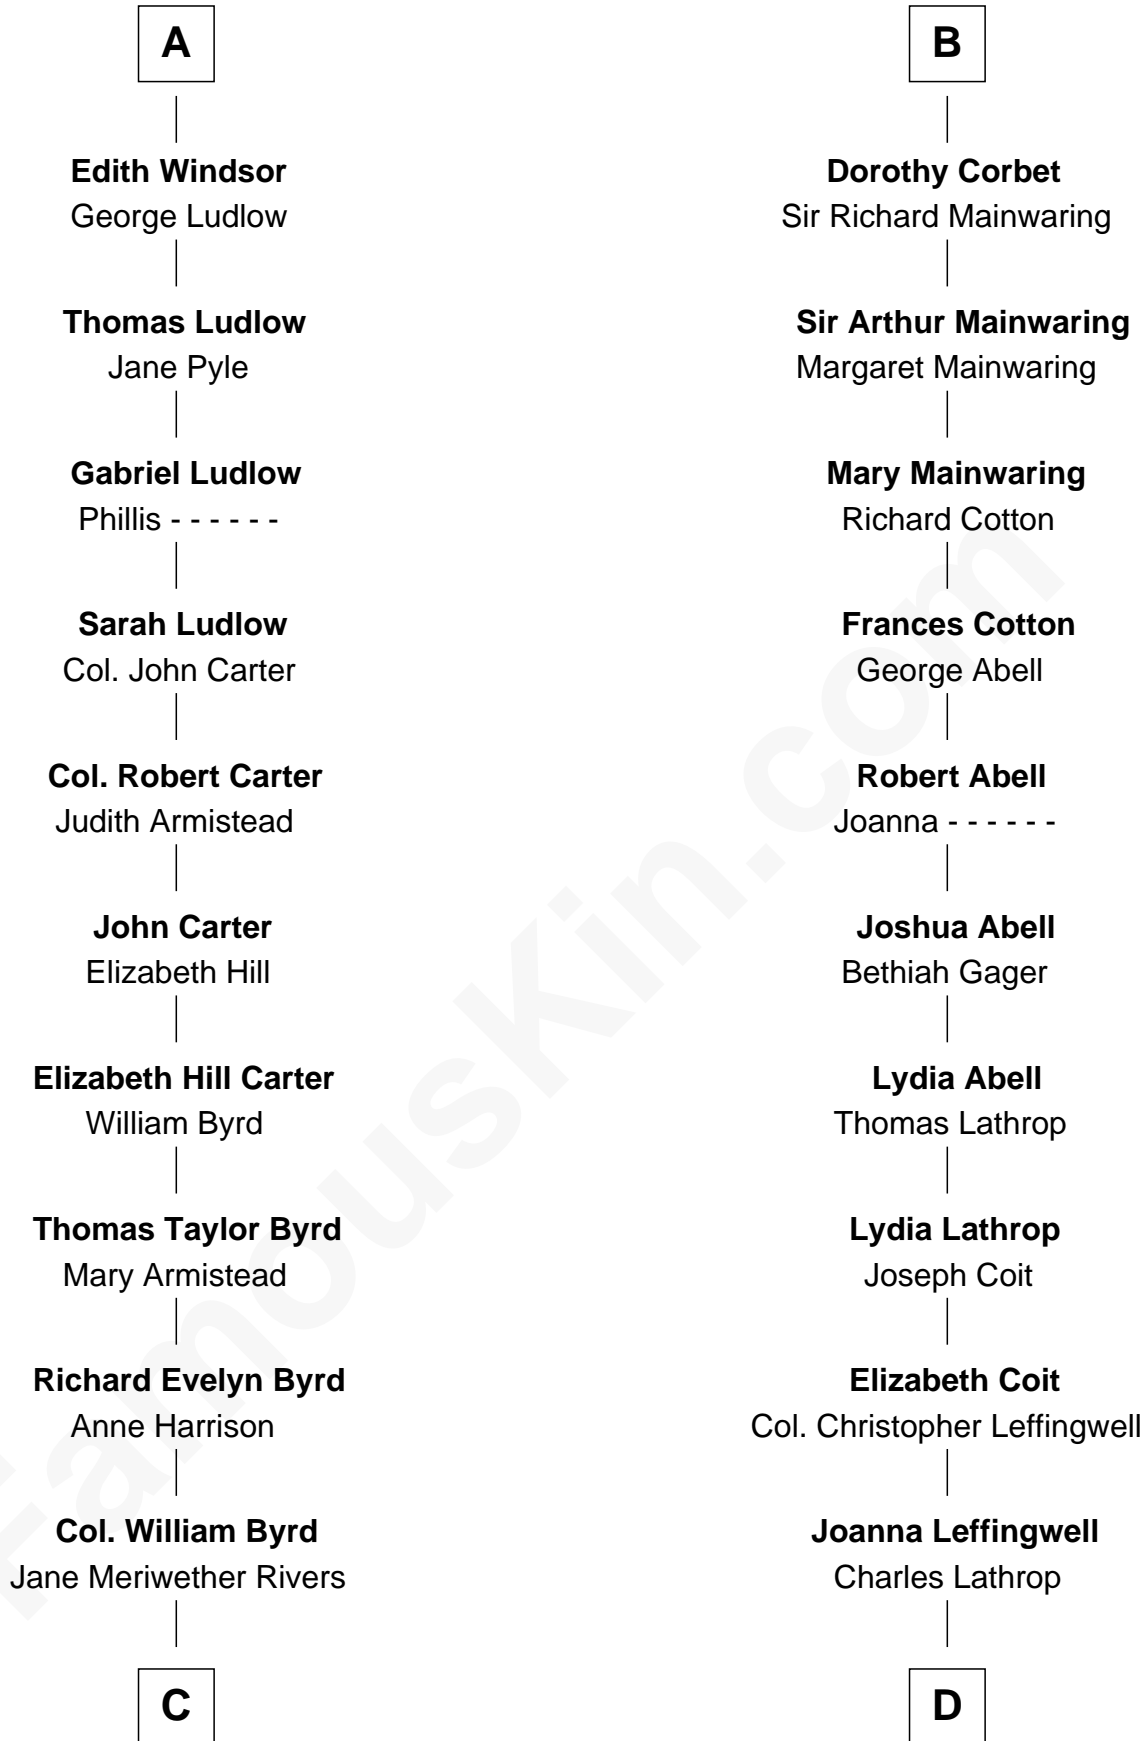

FamousKin.com
Relationship Chart of
Admiral Richard Byrd
Polar Explorer

18th cousin 2 times removed of

Allen Dulles
5th Director of the C.I.A.

Humphrey de Bohun
 Elizabeth Plantagenet

C

Richard Evelyn Byrd
Eleanor Bolling Flood

Admiral Richard Byrd
Polar Explorer

D

Harriet Wadsworth Lathrop
Rev. Miron Winslow

Harriet Lathrop Winslow
Rev. John Welsh Dulles

Allen Macy Dulles
Edith Foster

Allen Dulles
5th Director of the C.I.A.

FamousKin.com