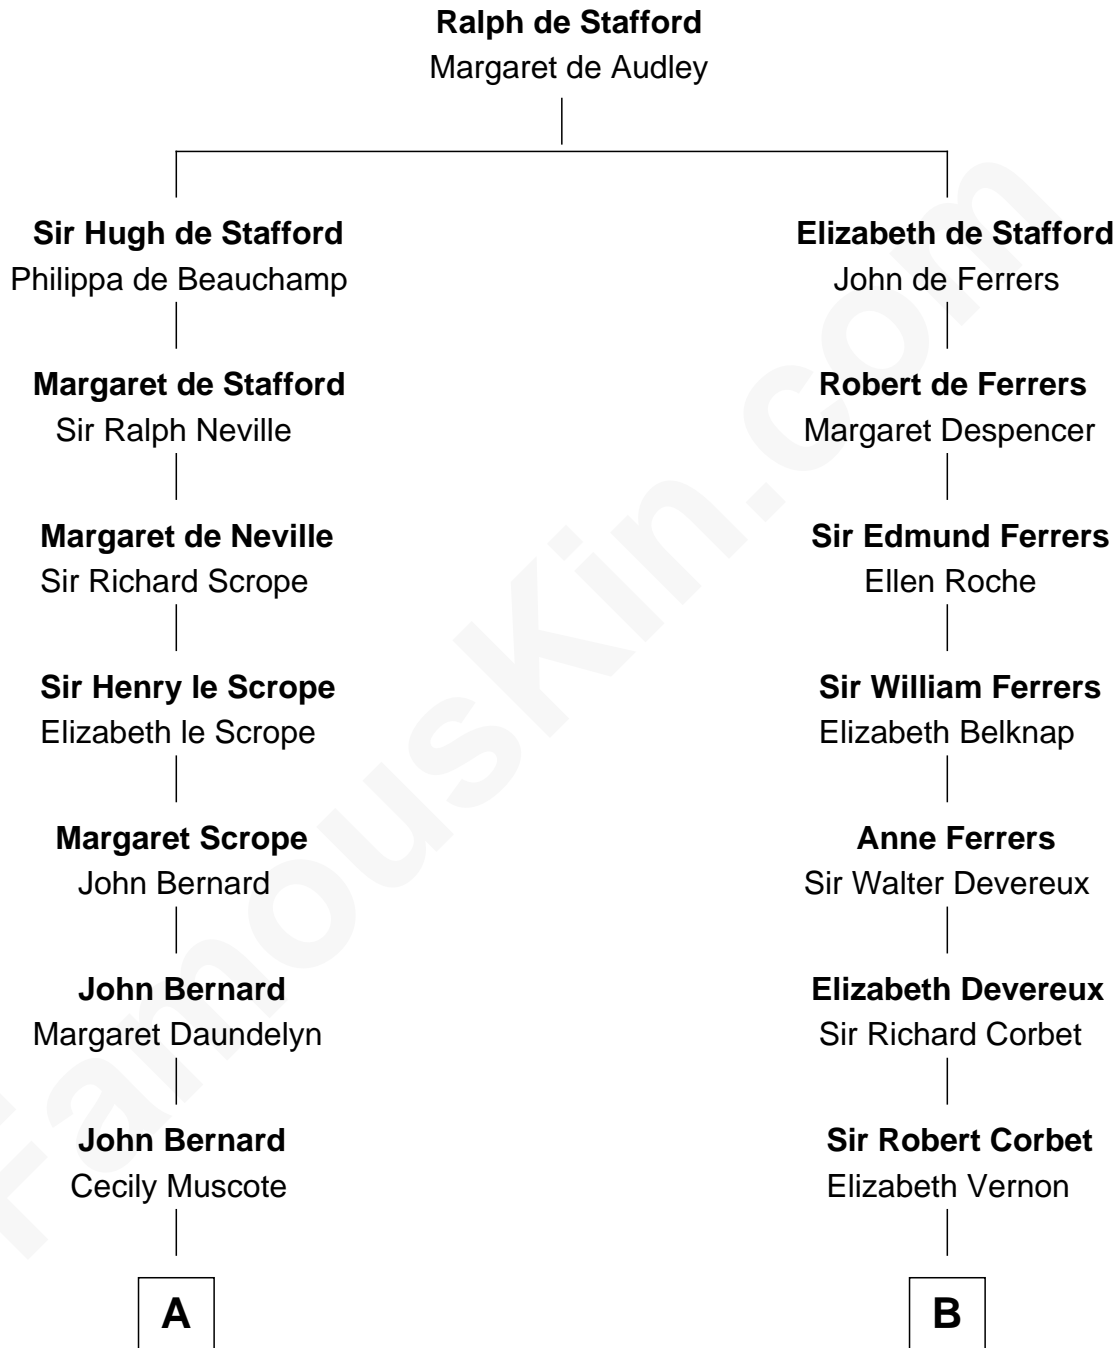

FamousKin.com
Relationship Chart of
Admiral Richard Byrd
Polar Explorer

17th cousin 3 times removed of

John Foster Dulles
52nd U.S. Secretary of State

C

—
Harriet Wadsworth Lathrop

Rev. Miron Winslow

—
Harriet Lathrop Winslow

Rev. John Welsh Dulles

—
Allen Macy Dulles

Edith Foster

—
John Foster Dulles

52nd U.S. Secretary of State

FamousKin.com