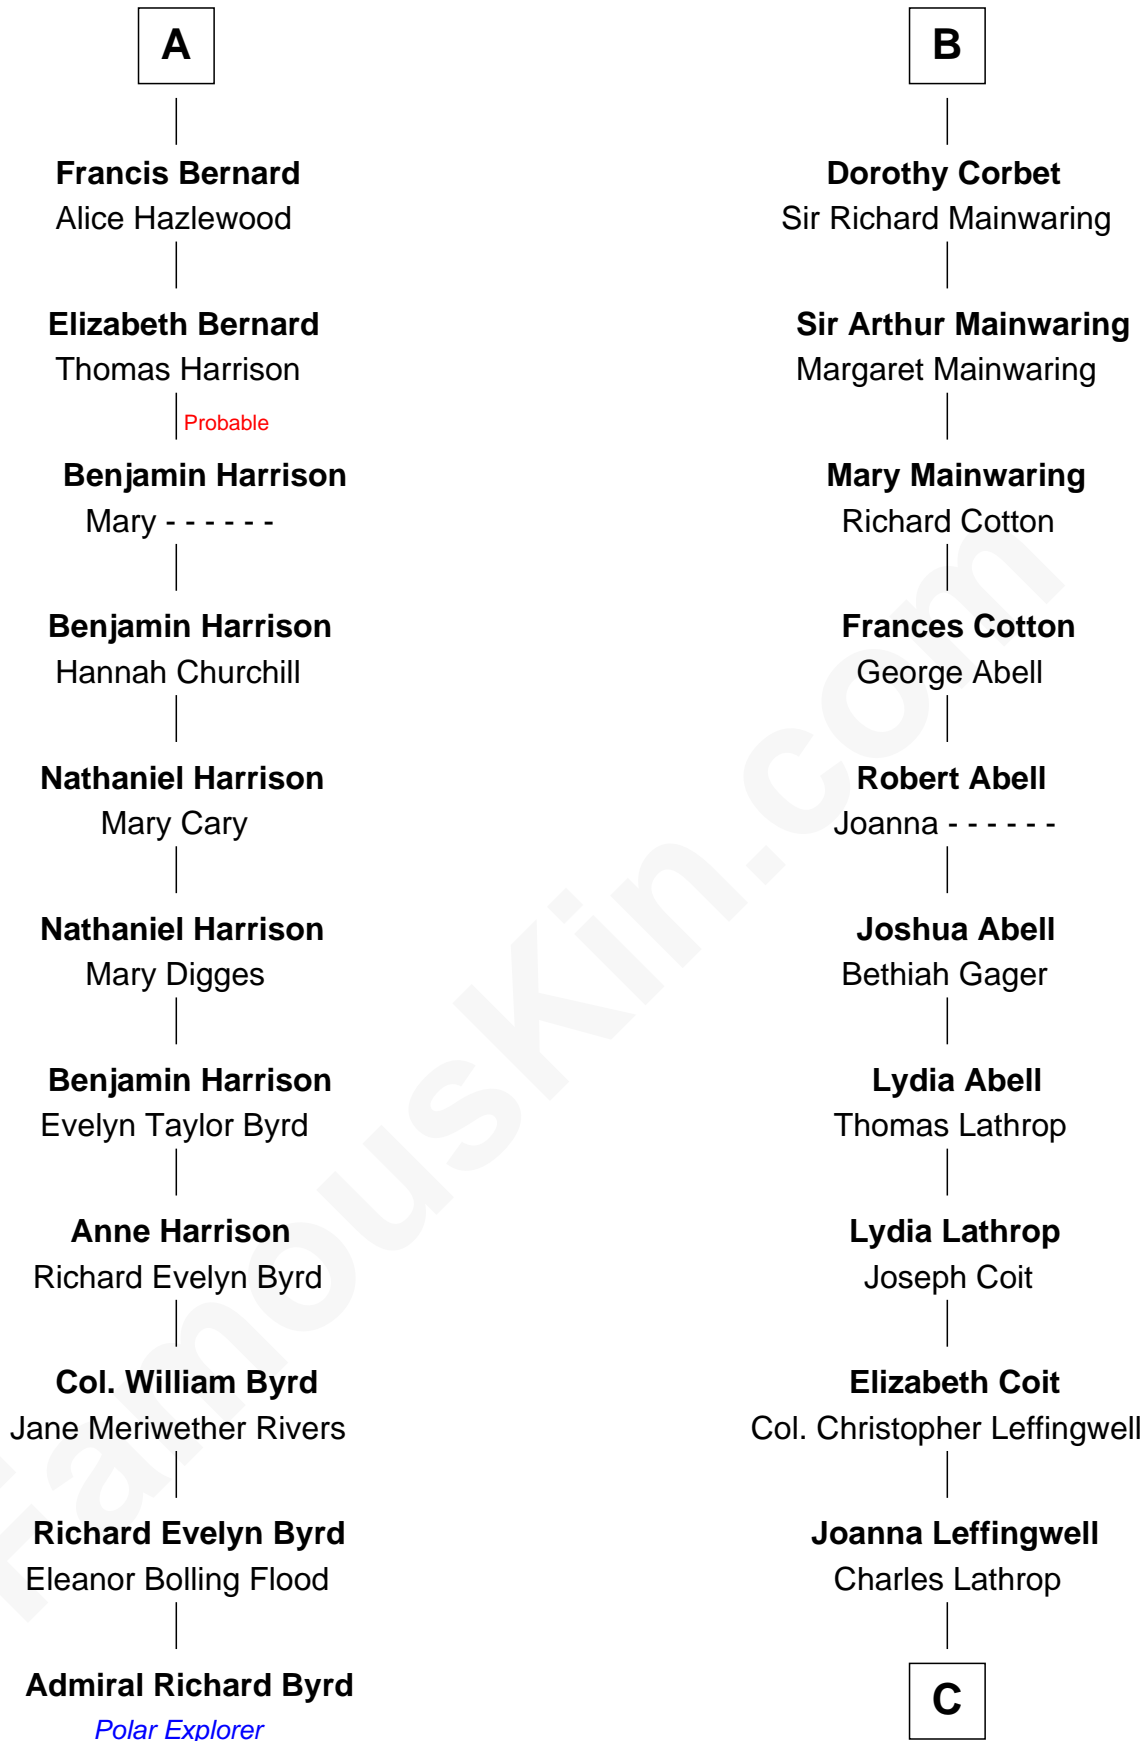

FamousKin.com
Relationship Chart of
Admiral Richard Byrd
Polar Explorer

17th cousin 3 times removed of

John Foster Dulles
52nd U.S. Secretary of State

C

—
Harriet Wadsworth Lathrop

Rev. Miron Winslow

—
Harriet Lathrop Winslow

Rev. John Welsh Dulles

—
Allen Macy Dulles

Edith Foster

—
John Foster Dulles

52nd U.S. Secretary of State

FamousKin.com