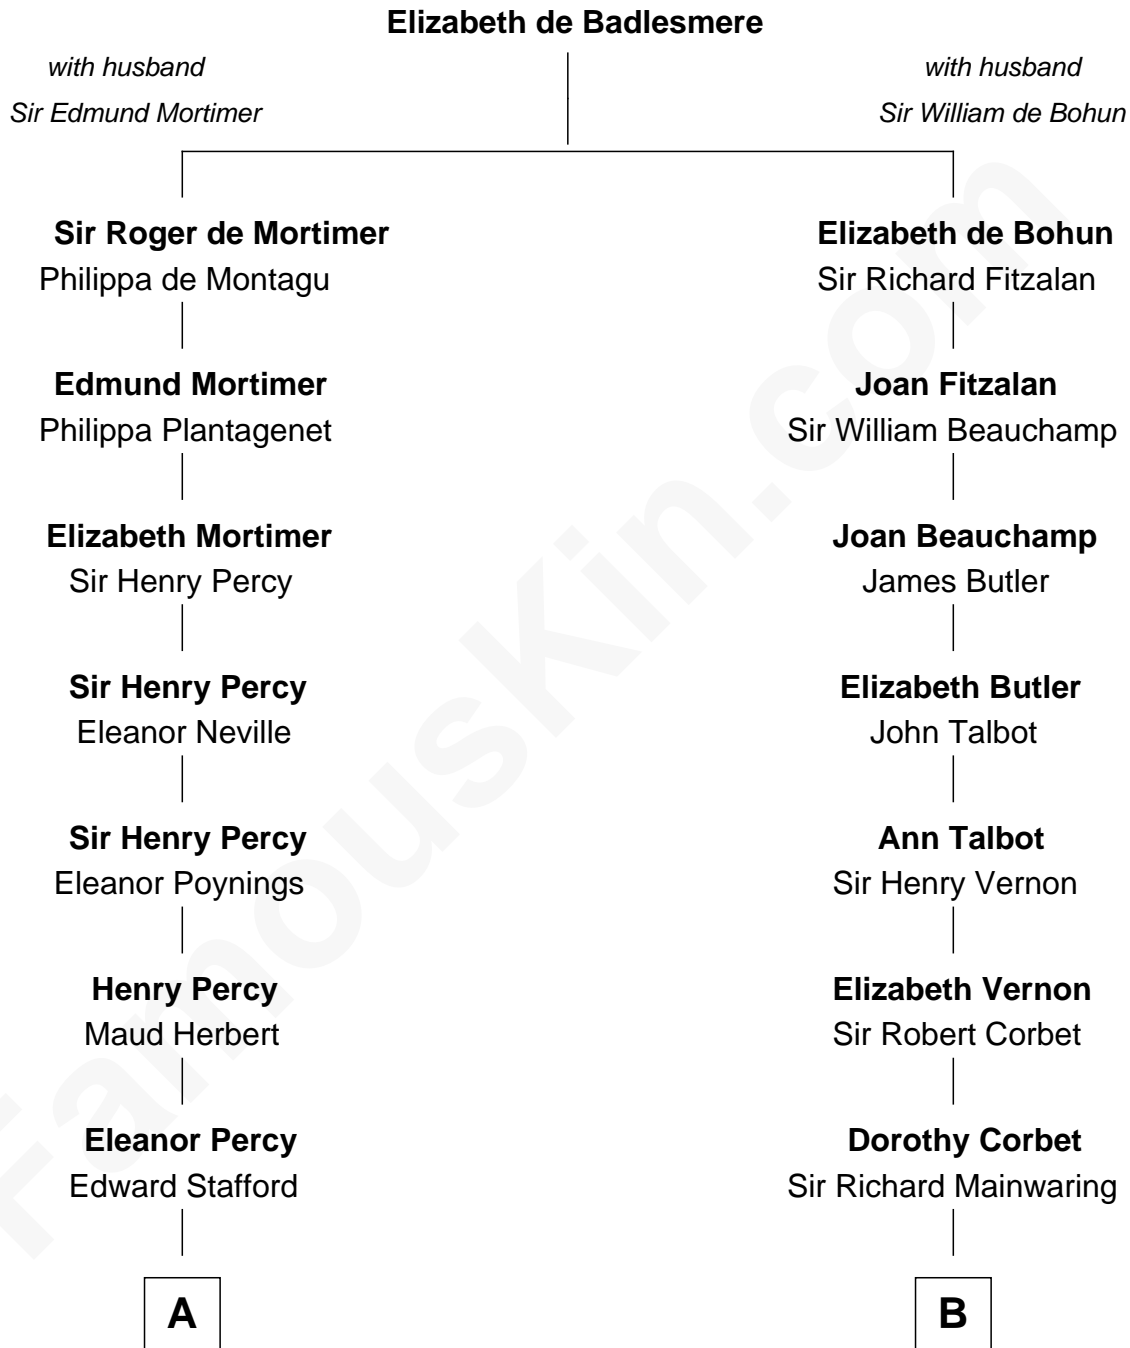

FamousKin.com
Relationship Chart of
Admiral Richard Byrd
Polar Explorer

19th cousin 1 time removed of

John Foster Dulles
52nd U.S. Secretary of State

C

Richard Evelyn Byrd

Anne Harrison

Col. William Byrd
Jane Meriwether Rivers

Richard Evelyn Byrd
Eleanor Bolling Flood

Admiral Richard Byrd
Polar Explorer

D

Harriet Lathrop Winslow

Rev. John Welsh Dulles

Allen Macy Dulles
Edith Foster

John Foster Dulles
52nd U.S. Secretary of State

FamousKin.com