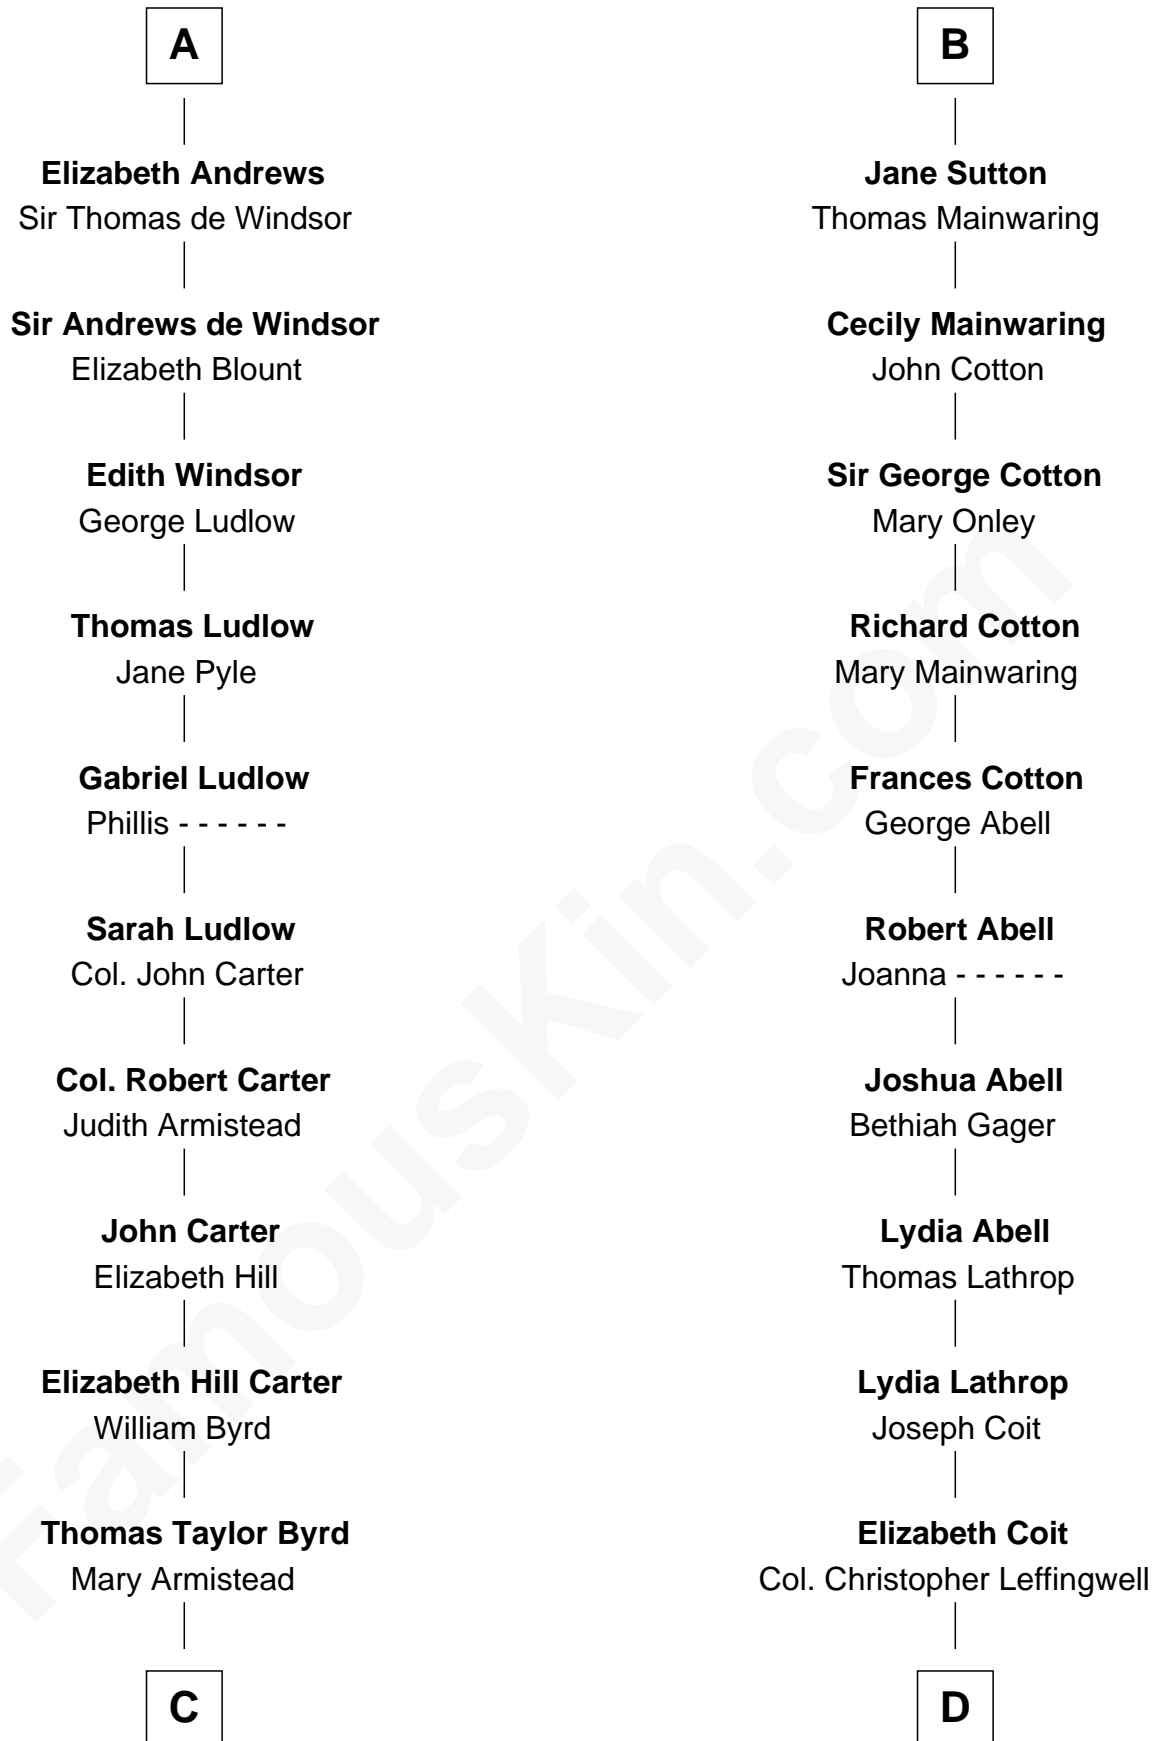

FamousKin.com
Relationship Chart of
Admiral Richard Byrd
Polar Explorer

20th cousin 1 time removed of

John Foster Dulles
52nd U.S. Secretary of State

Sir Hugh le Despencer
 Aveline Basset

C

Richard Evelyn Byrd

Anne Harrison

Col. William Byrd
Jane Meriwether Rivers

Richard Evelyn Byrd
Eleanor Bolling Flood

Admiral Richard Byrd
Polar Explorer

D

Joanna Leffingwell

Charles Lathrop

Harriet Wadsworth Lathrop
Rev. Miron Winslow