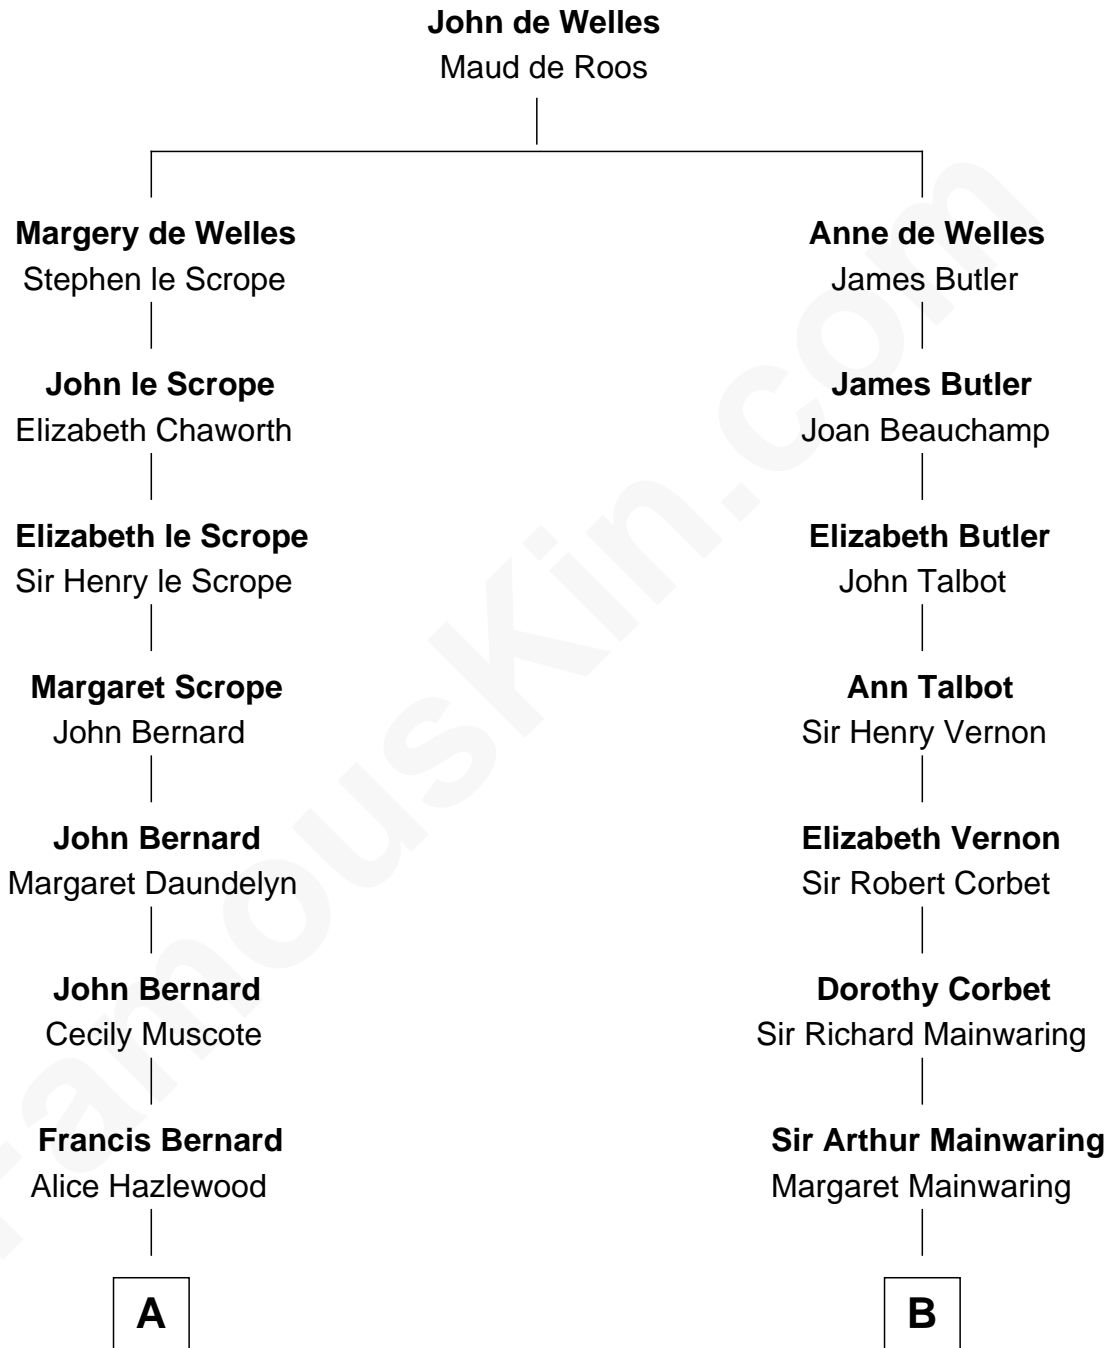

FamousKin.com
Relationship Chart of
Admiral Richard Byrd
Polar Explorer

16th cousin 2 times removed of

John Foster Dulles
52nd U.S. Secretary of State

C

Allen Macy Dulles

Edith Foster

John Foster Dulles

52nd U.S. Secretary of State

FamousKin.com