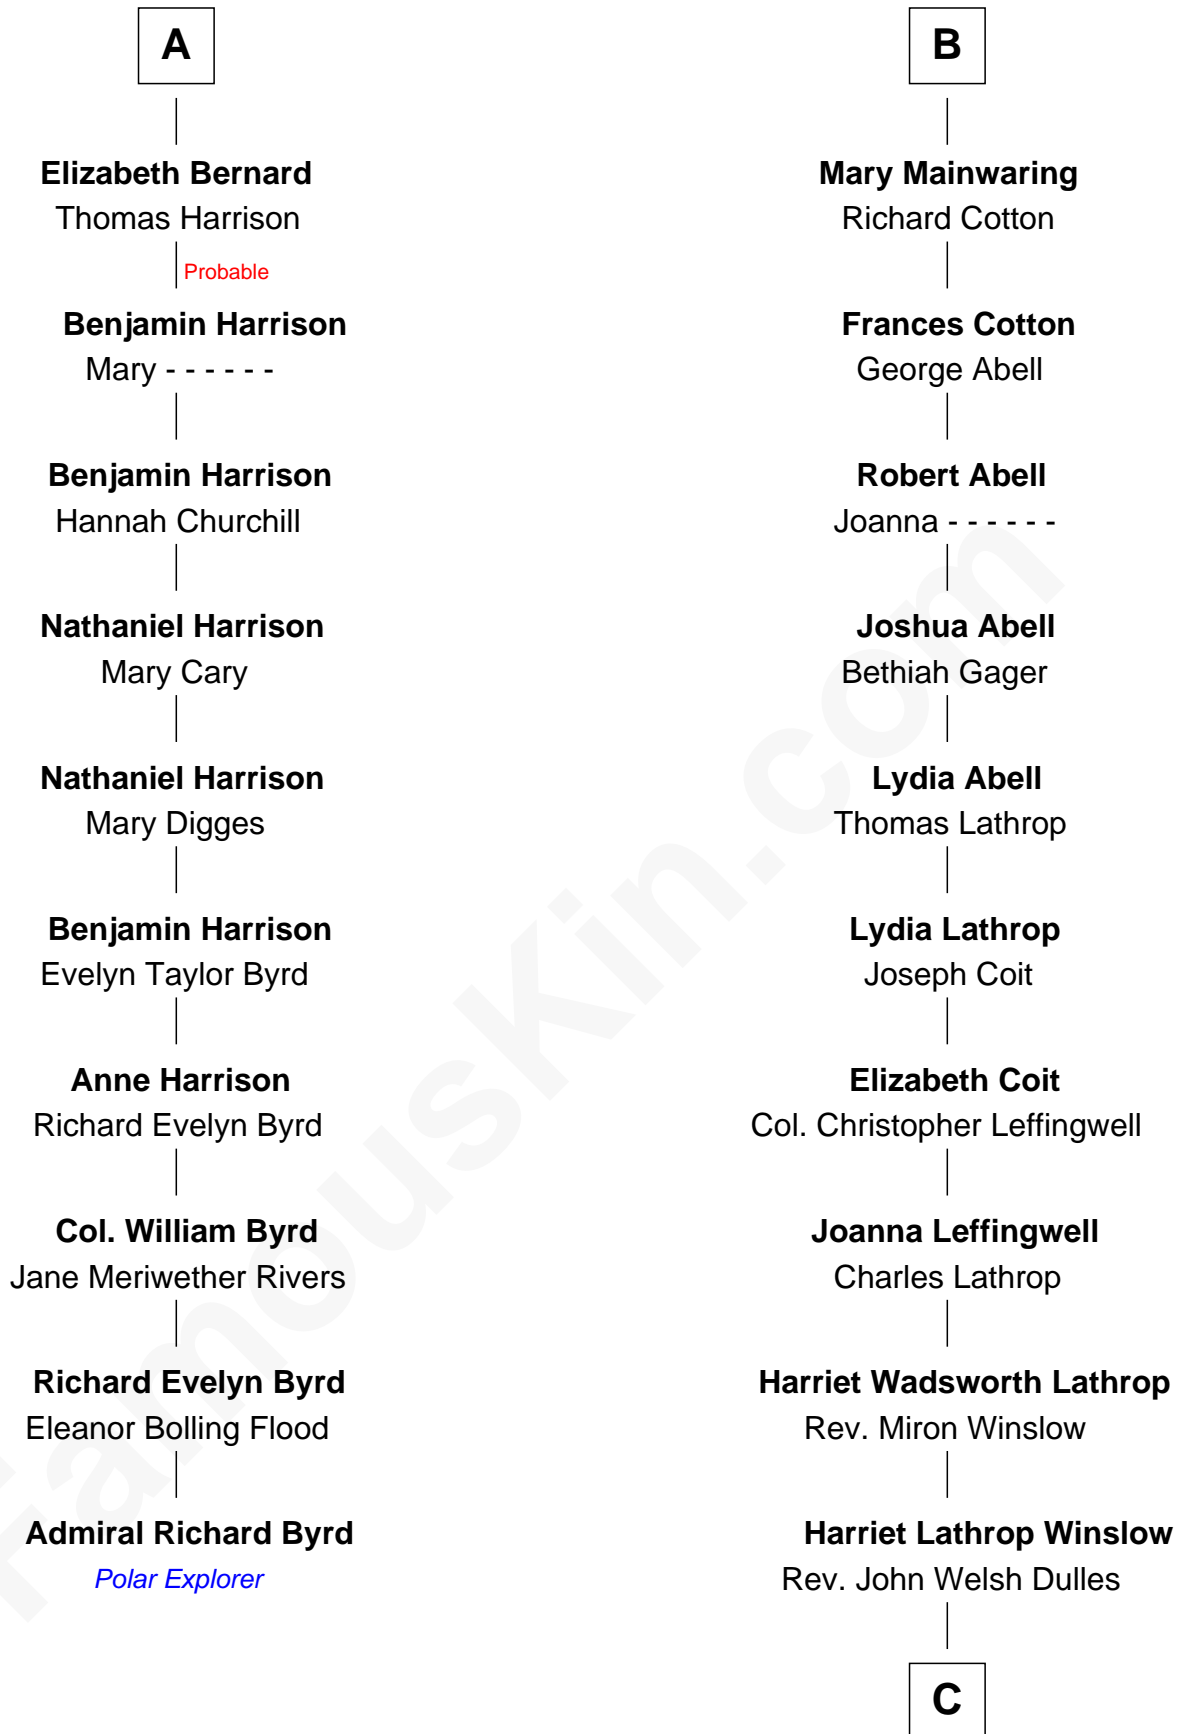

FamousKin.com
Relationship Chart of
Admiral Richard Byrd
Polar Explorer

16th cousin 2 times removed of

John Foster Dulles
52nd U.S. Secretary of State

C

Allen Macy Dulles

Edith Foster

John Foster Dulles

52nd U.S. Secretary of State

FamousKin.com