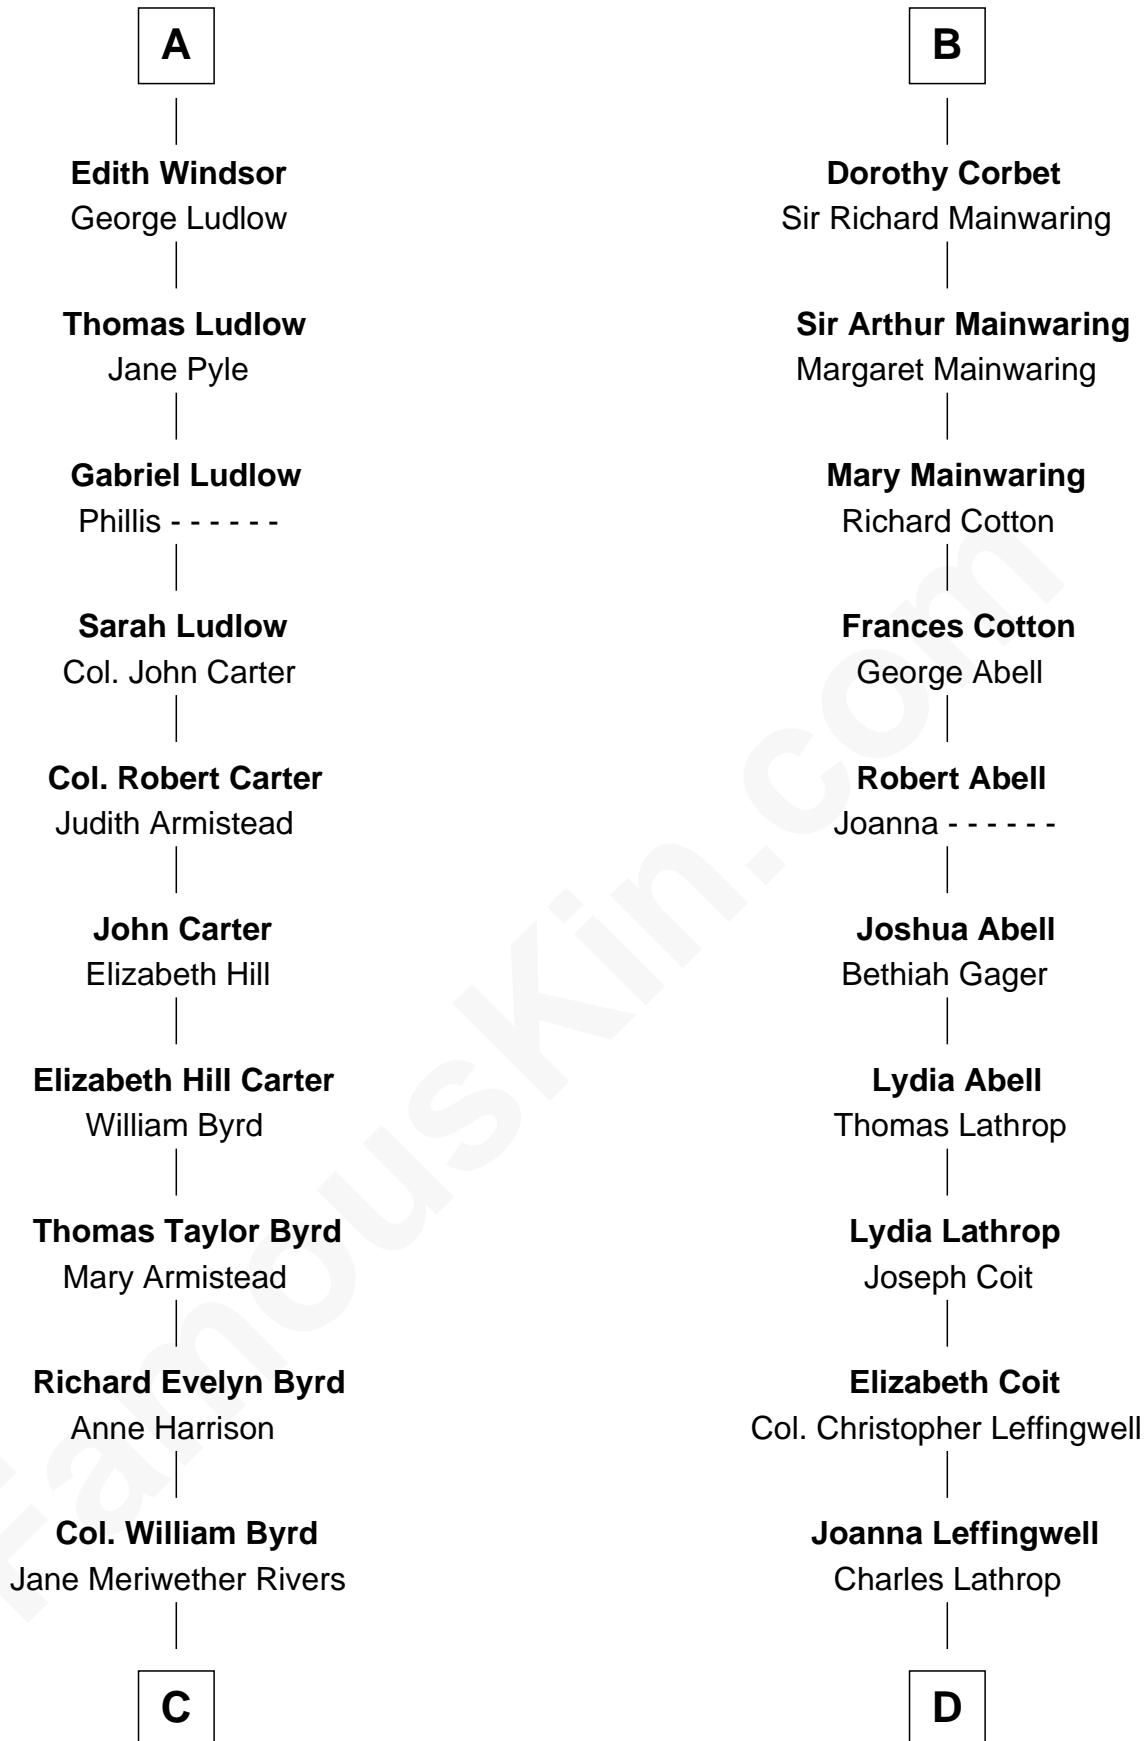

FamousKin.com
Relationship Chart of
Admiral Richard Byrd
Polar Explorer

18th cousin 2 times removed of

John Foster Dulles
52nd U.S. Secretary of State

Humphrey de Bohun
 Elizabeth Plantagenet

C

Richard Evelyn Byrd
Eleanor Bolling Flood

Admiral Richard Byrd
Polar Explorer

D

Harriet Wadsworth Lathrop
Rev. Miron Winslow

Harriet Lathrop Winslow
Rev. John Welsh Dulles

Allen Macy Dulles
Edith Foster

John Foster Dulles
52nd U.S. Secretary of State