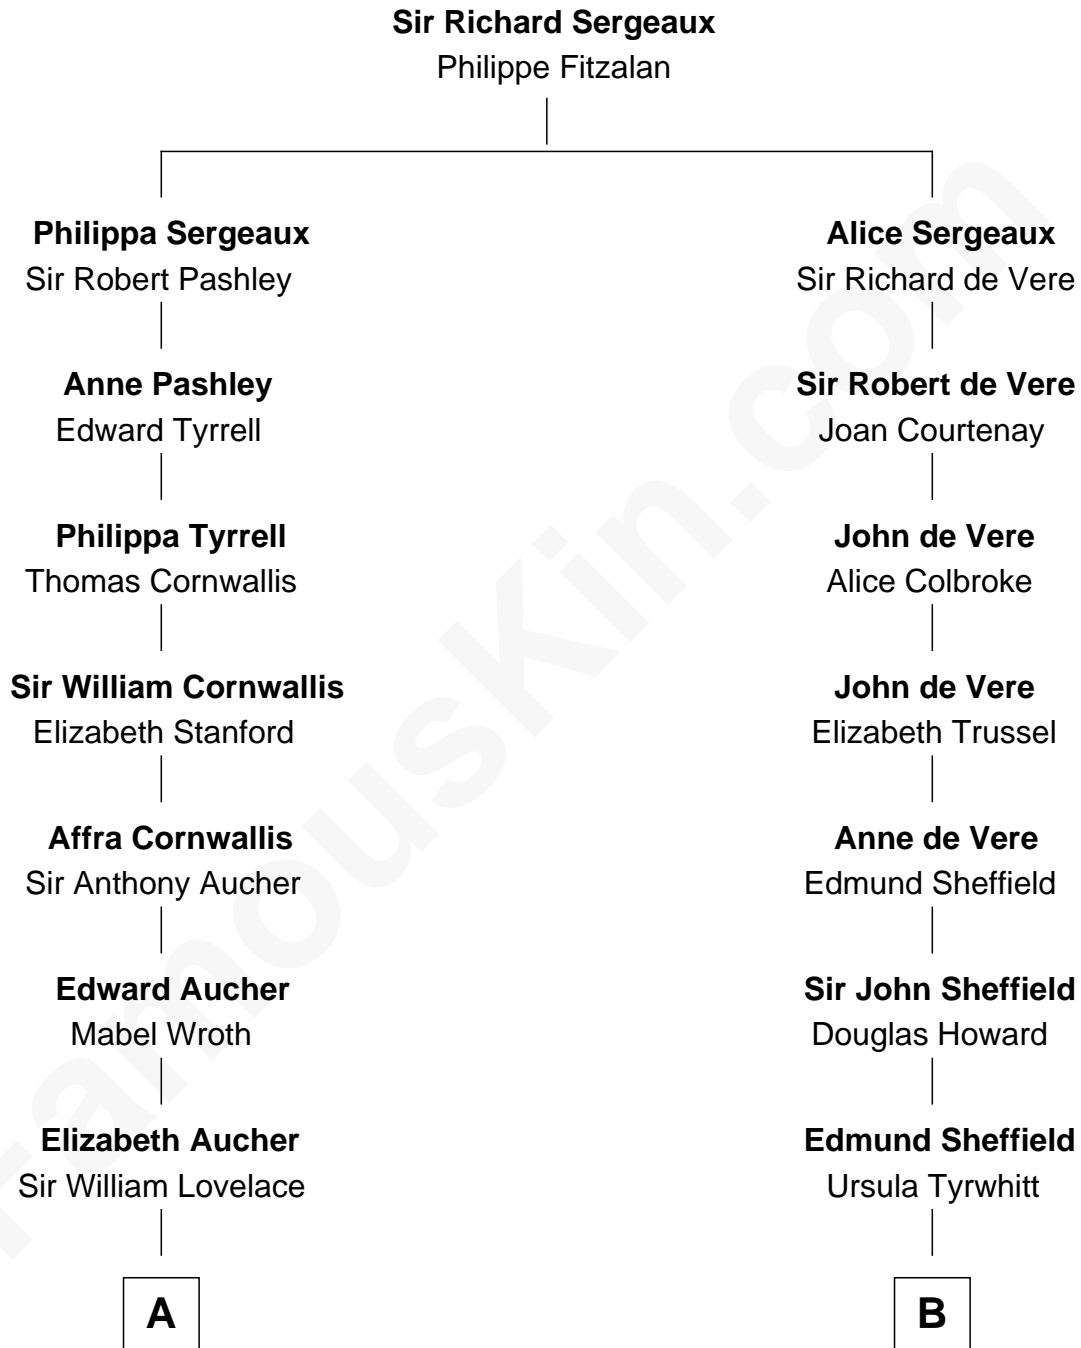

**FamousKin.com**  
**Relationship Chart of**  
**Admiral Richard Byrd**  
*Polar Explorer*

19th cousin 1 time removed of  
**Ellen DeGeneres**  
*Comedienne and TV Personality*

**C**

**Joel Walker Flood**

Ella Faulkner

**Eleanor Bolling Flood**

Richard Evelyn Byrd

**Admiral Richard Byrd**

*Polar Explorer*

**D**

**Alfred George DeGeneres**

Julia E. Billiu