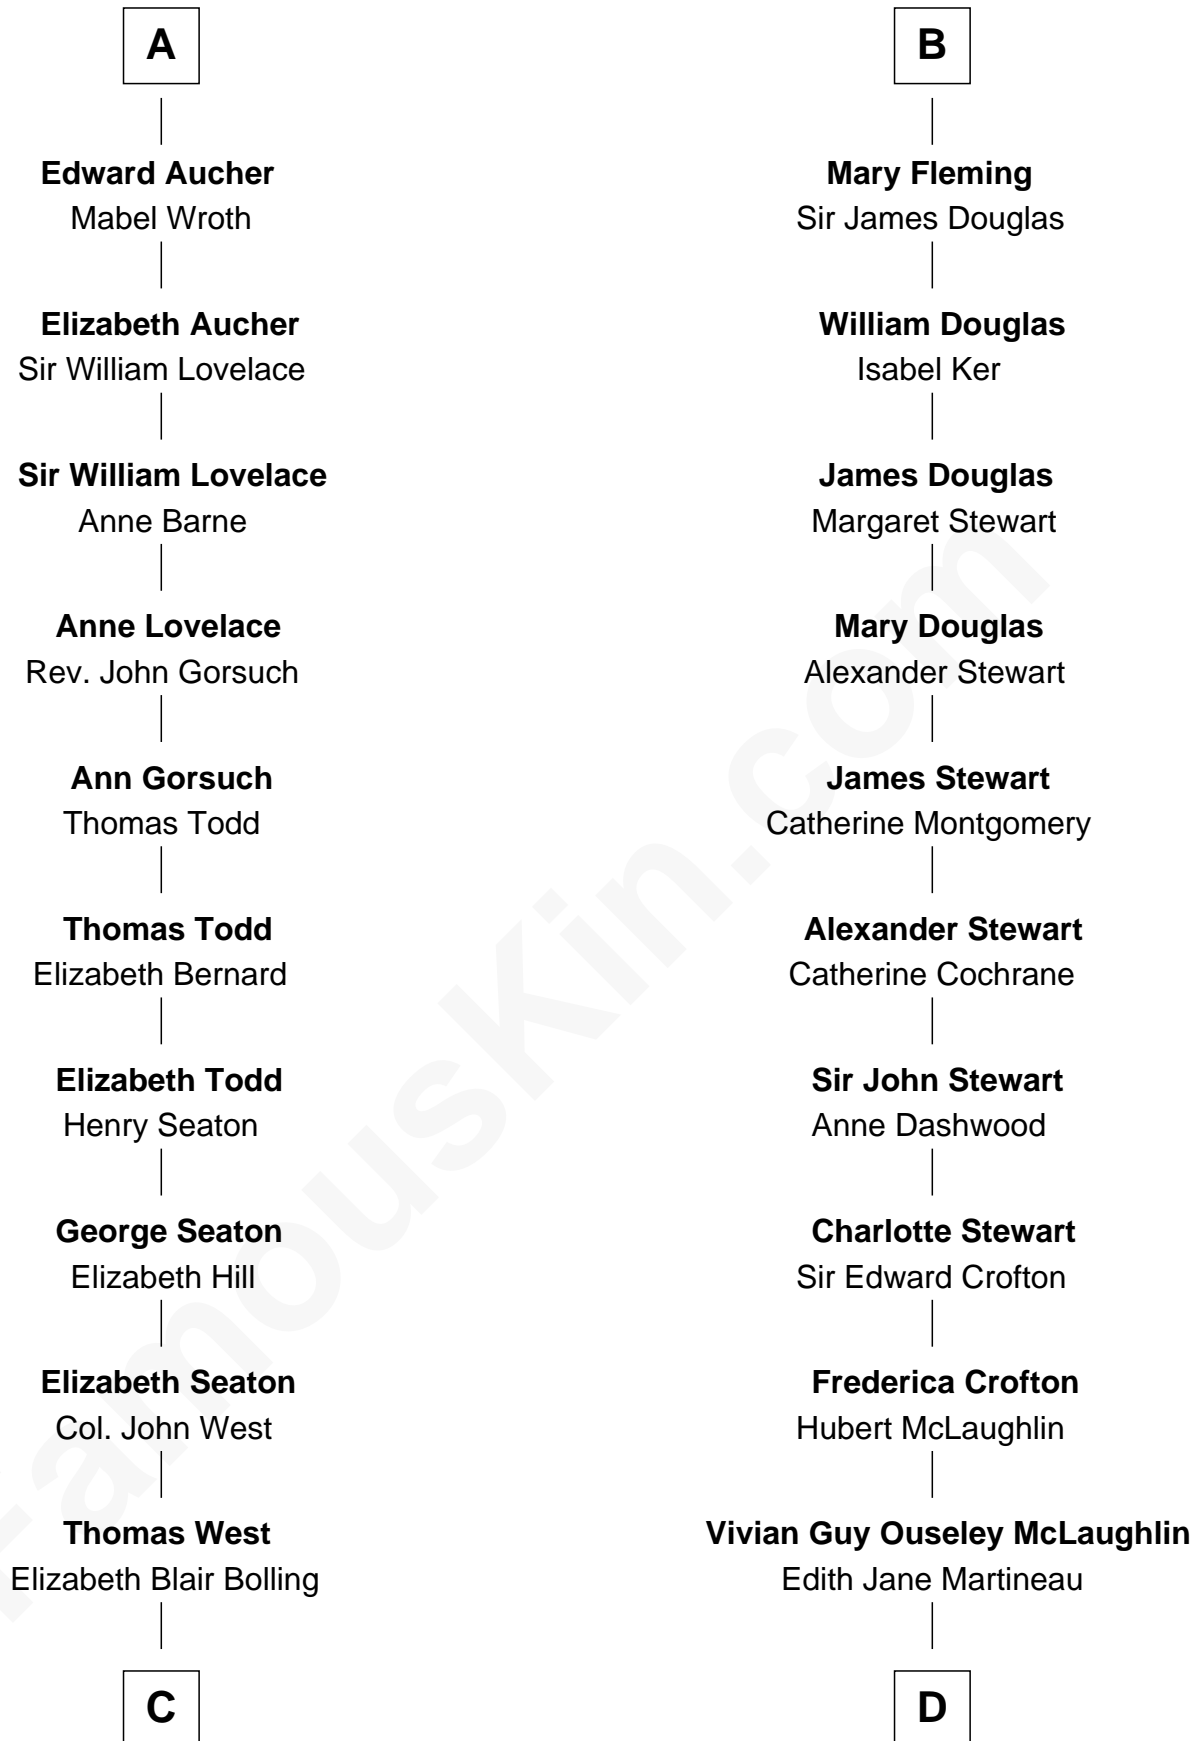

FamousKin.com
Relationship Chart of
Admiral Richard Byrd
Polar Explorer

19th cousin 2 times removed of

Guy Ritchie
British Filmmaker

C

Eliza Bolling West
Dr. Joel Walker Flood

Col. Henry De La Warr Flood
Mary Elizabeth Trent

Joel Walker Flood
Ella Faulkner

Eleanor Bolling Flood
Richard Evelyn Byrd

Admiral Richard Byrd
Polar Explorer

D

Doris Margaretta McLaughlin
Stuart John Ritchie

John Vivian Ritchie
Amber Mary Parkinson

Guy Ritchie
British Filmmaker