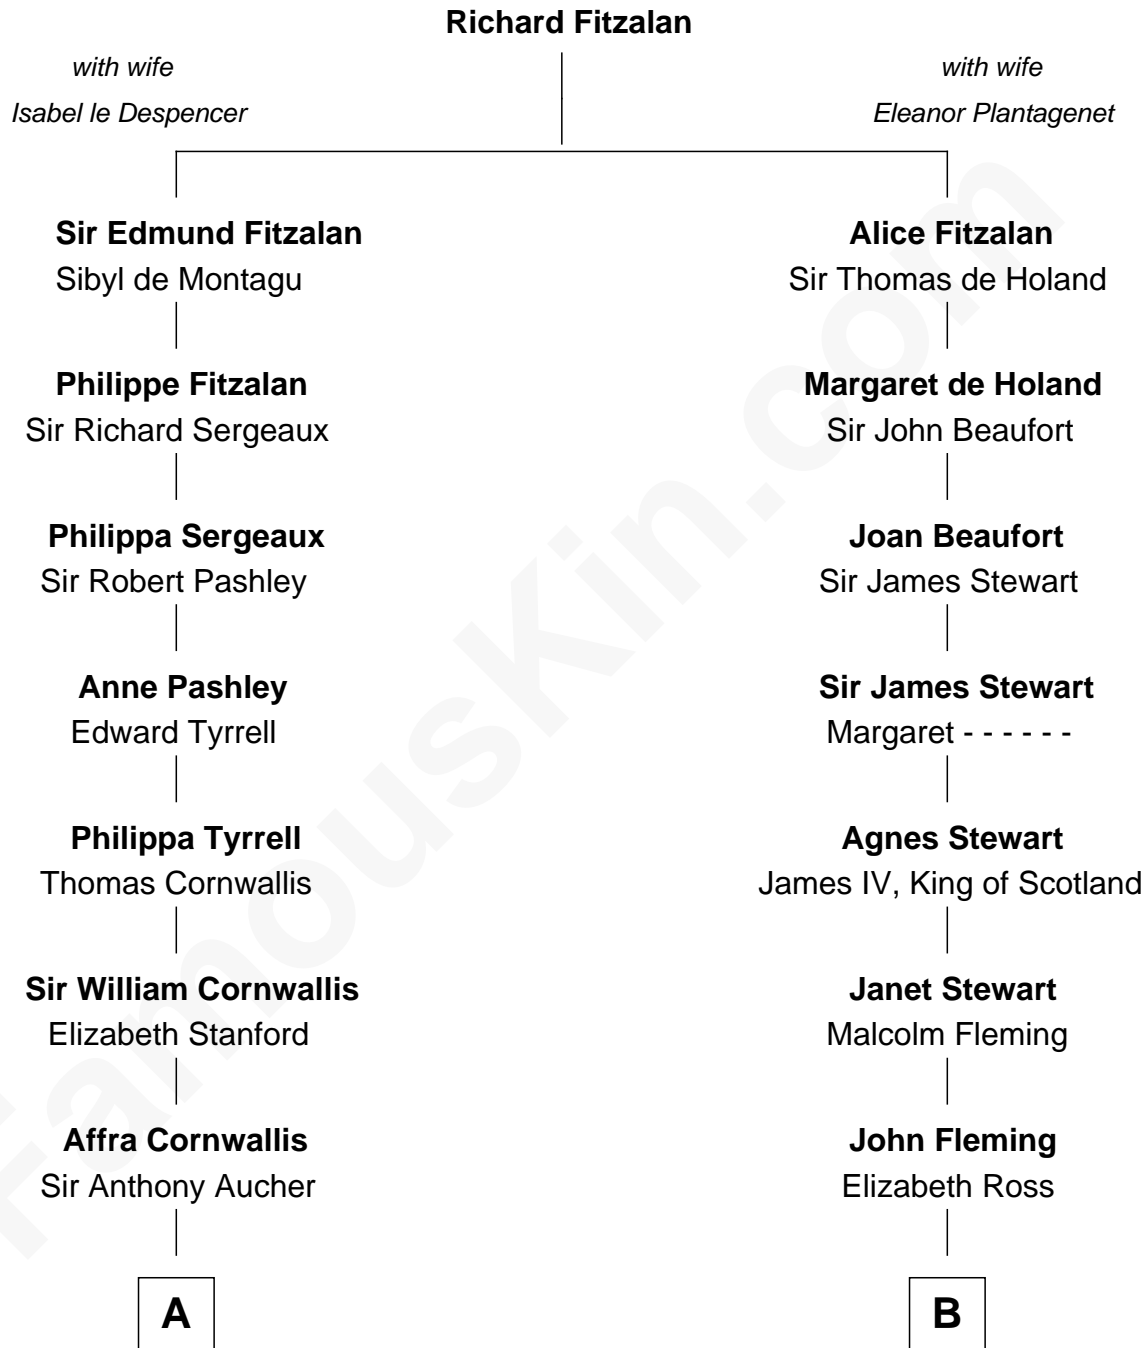

FamousKin.com
Relationship Chart of
Admiral Richard Byrd
Polar Explorer

19th cousin 2 times removed of

Guy Ritchie
British Filmmaker

C

Eliza Bolling West
Dr. Joel Walker Flood

Col. Henry De La Warr Flood
Mary Elizabeth Trent

Joel Walker Flood
Ella Faulkner

Eleanor Bolling Flood
Richard Evelyn Byrd

Admiral Richard Byrd
Polar Explorer

D

Doris Margaretta McLaughlin
Stuart John Ritchie

John Vivian Ritchie
Amber Mary Parkinson

Guy Ritchie
British Filmmaker