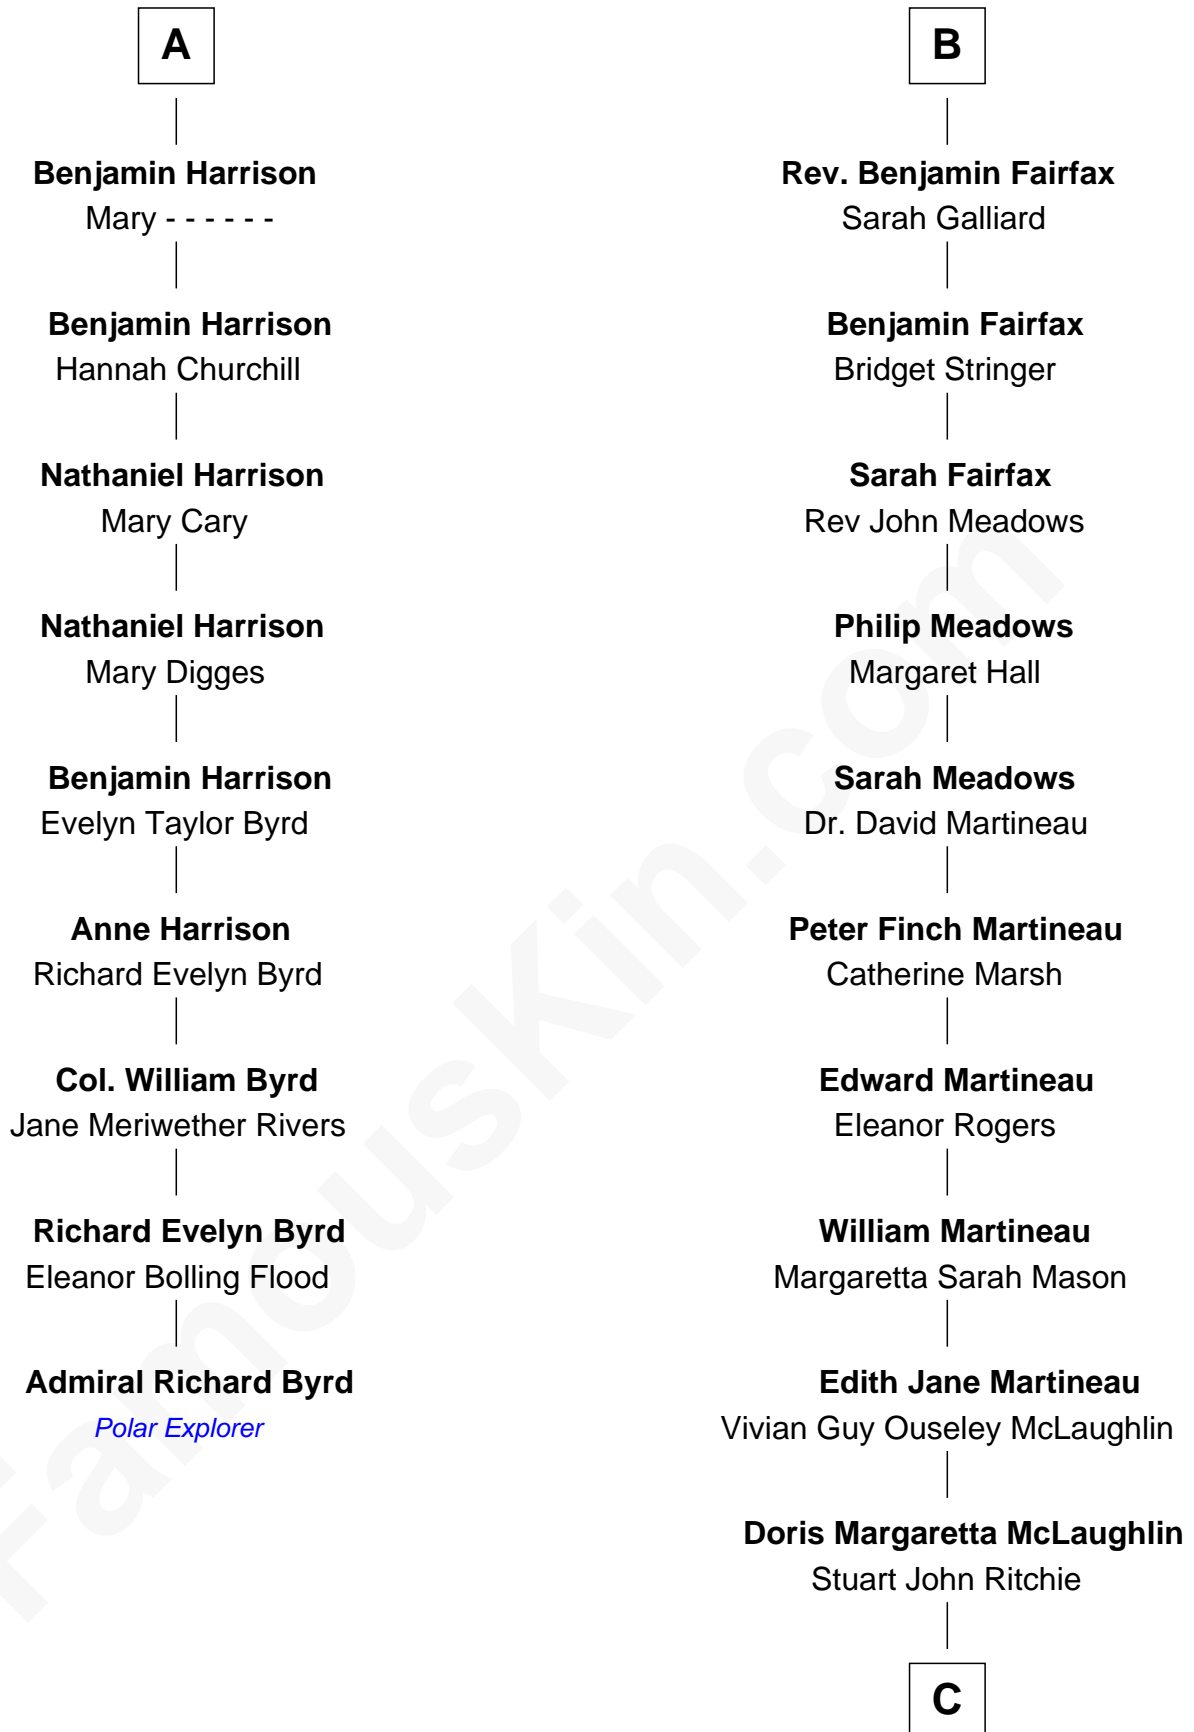

FamousKin.com

Relationship Chart of

Admiral Richard Byrd

Polar Explorer

15th cousin 3 times removed of

Guy Ritchie

British Filmmaker

Margaret de Stafford

Sir Ralph Neville

C

John Vivian Ritchie
Amber Mary Parkinson

Guy Ritchie
British Filmmaker